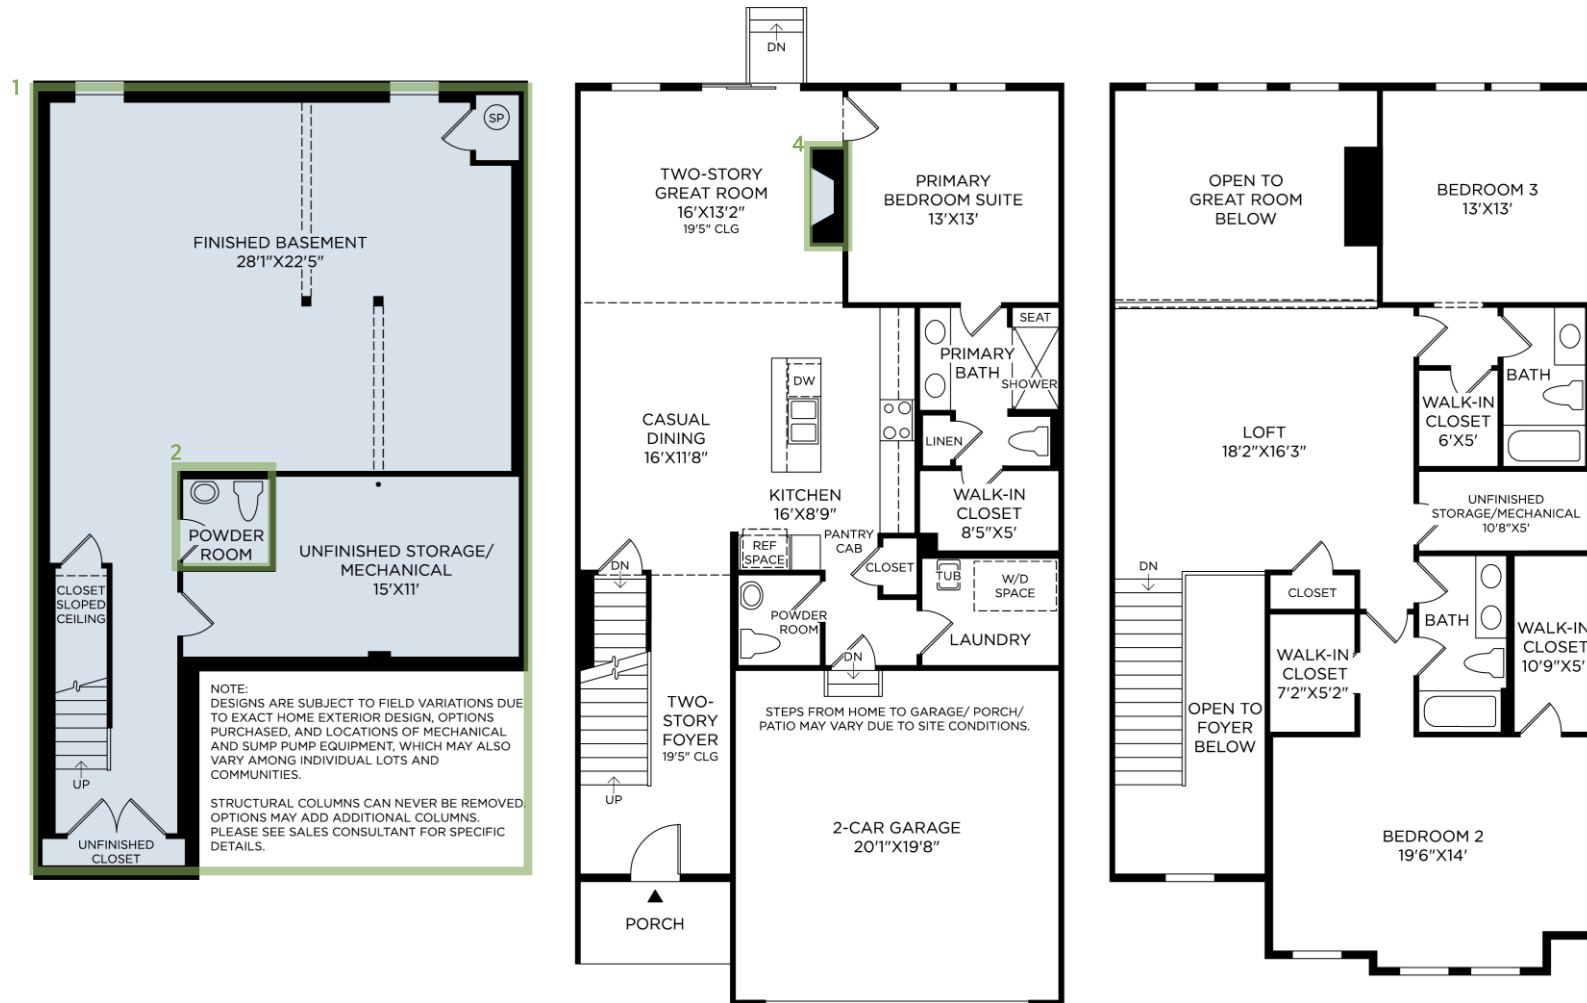

1 FINISHED BASEMENT

2 POWDER ROOM FINISHED LOWER LEVEL

3 REAR DECK
(not shown)

4 TRADITIONAL FIREPLACE 36"

5 SEC BATH - SHOWER STALL W/ TILE FLOOR
(not shown)

6 TILE SHOWER FLOOR REPLACES FIBERGLASS PAN
(not shown)