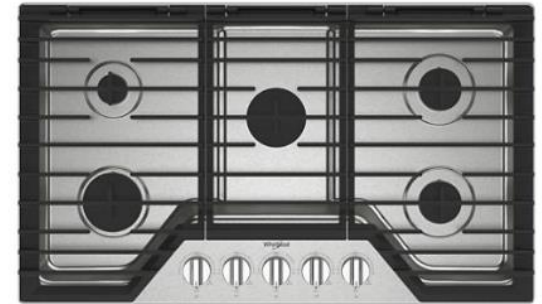

4 WALL OVEN / MICROWAVE

Whirlpool | Oven/Micro Compo
Stainless Steel | 30" Built In

5 DISHWASHER

Whirlpool
Stainless Steel | 24"

1

2

3

4