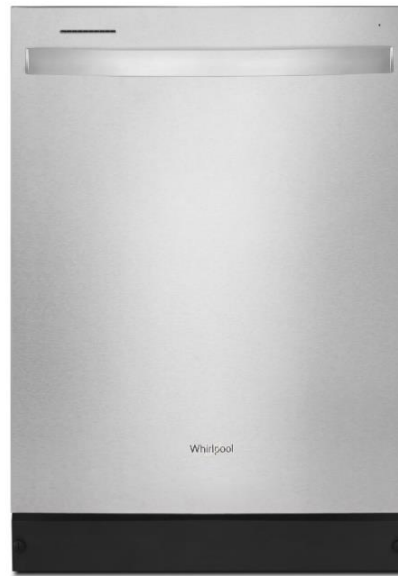

## 4 DISHWASHER

**Whirlpool**

Stainless Steel

## 5 REFRIGERATOR

**KitchenAid**

Stainless Steel 36" Counter Depth

1

2

3

4

5