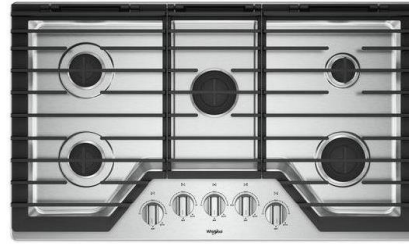

Designer Appointed Features | KITCHEN APPLIANCES

Designer Appointed Features are home details and finishes curated by the talented design professionals responsible for the distinctive looks found in our model homes.

1 COOKTOP

Whirlpool

5-Burner Stainless Steel | 36"

2 HOOD

Whirlpool Vent

Stainless Steel | 400 CFM

3 MICROWAVE WALL OVEN COMBO

Whirlpool

Stainless Steel

4 DISHWASHER

Whirlpool

Stainless Steel

5 REFRIGERATOR

KitchenAid

Stainless Steel 36" Counter Depth

1