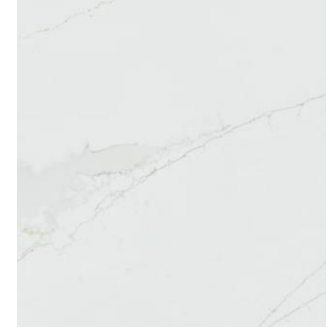

Designer Appointed Features | KITCHEN

Designer Appointed Features are home details and finishes curated by the talented design professionals responsible for the distinctive looks found in our model homes.

1 CABINETS - PERIMETER

Century Cabinetry | Malibu
Painted Arctic White

2 CABINETS - ISLAND

Century Cabinetry | Malibu
Painted Verde | Island Cabinets

3 HARDWARE

Century Cabinetry | Kinney
Honey Bronze Pulls

4 COUNTERTOP

Silestone | Quartz
Ethereal Glow | Std. Eased Edge

5 BACKSPLASH

DalTile | Revlia Remix Structural
Moss | 3" x 4"

6 FLOORING-LVP

Shaw | Homestead
Wingback Brown

7 FAUCET

Kohler | Crue
Brushed Moderne Brass | Pull-Down

8 SINK

Kohler | Vault Undermount
Stainless Steel

9 LIGHTING - ISLAND

Progress | Atwell Pendant
Brushed Bronze

1

2

3

4

5

6

7

8

9