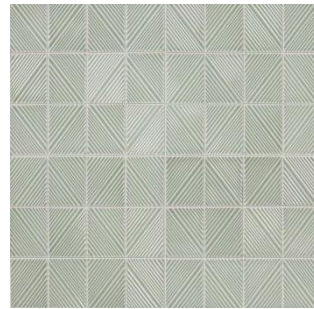

Designer Appointed Features | KITCHEN

Designer Appointed Features are home details and finishes curated by the talented design professionals responsible for the distinctive looks found in our model homes.

1 CABINETS - PERIMETER

Century Cabinetry | Malibu
Painted Arctic White

2 CABINETS - ISLAND

Century Cabinetry | Malibu
Painted Verde | Island Cabinets

3 HARDWARE

Century Cabinetry | Kinney
Honey Bronze Pulls

4 COUNTERTOP

Silestone | Quartz
Ethereal Glow | Std. Eased Edge

5 BACKSPLASH

DalTile | Revlia Remix Structural
Moss | 3" x 4"

6 FLOORING-LVP

Shaw | Homestead
Wingback Brown

7 FAUCET

Kohler | Crue
Brushed Moderne Brass | Pull-Down

8 SINK

Kohler | Vault Undermount
Stainless Steel

9 LIGHTING - ISLAND

Progress | Atwell Pendant
Brushed Bronze

1

2

3

4

5

6

7

8

9