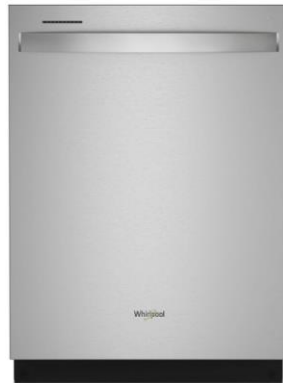

Designer Appointed Features | KITCHEN APPLIANCES

Designer Appointed Features are home details and finishes curated by the talented design professionals responsible for the distinctive looks found in our model homes.

1 COOKTOP

Whirlpool

2 HOOD

Whirlpool

3 MICROWAVE WALL OVEN COMBO

Whirlpool

4 DISHWASHER

Whirlpool

5 REFRIGERATOR

Whirlpool

1

2

3

4

5