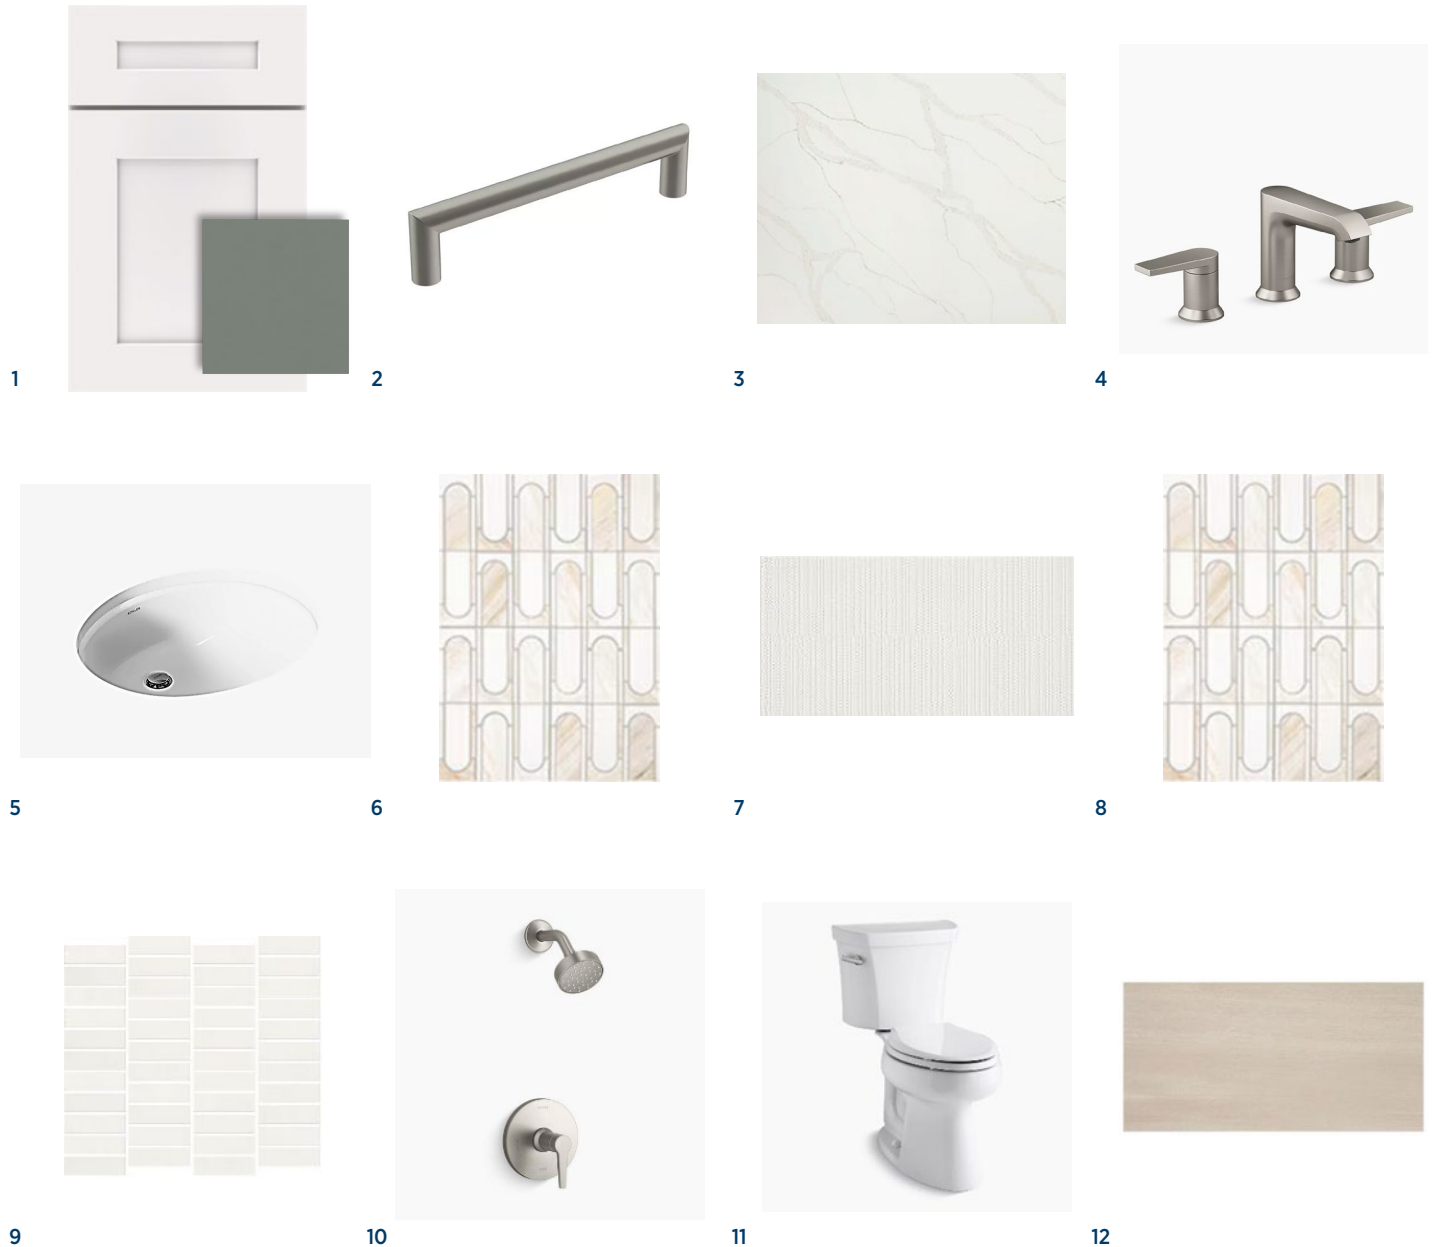

Designer Appointed Features | PRIMARY BATHROOM

Designer Appointed Features are home details and finishes curated by the talented design professionals responsible for the distinctive looks found in our model homes.

1 VANITY CABINETS

Pivot

Retreat | Brawny Maple

2 HARDWARE

Amerock

Satin Nickel | BP36853G10

3 COUNTERTOP

MSI

Calacatta Elysio | 3cm Polished

4 FAUCET

Kohler

Vibrant Brushed Nickel | Hint Widespread

5 SINK

Kohler

White | Caxton Oval Undermount

6 VANITY ACCENT WALL

Daltile

PT41 Capsule Mosaic | 12X18 Perfit Mosaix Polished
Marble Mesh

7 SHOWER TILE—BACK WALL

Daltile

RC10 Salt | Ridged Clay Ridge 12X24 Matte Ceramic

8 SHOWER TILE- SIDE WALLS

Daltile

PT41 Capsule Mosaic | Perfit Mosaix 12X18
Polished Marble Mesh

9 SHOWER TILE - FLOOR

Daltile

RC10 Salt | 1X3 Rigid Clay Off-Set Mosaic

10 SHOWER FIXTURES

Kohler

Vibrant Brushed Nickel | Hint Widespread

11 TOILET

Kohler

White | Highline Comfort Height Elongated

12 FLOORING - TILE

Marazzi

PS41 Beige | Persuade 12X24