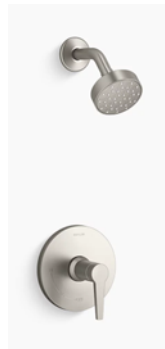

Designer Appointed Features | BATHROOM #2

Designer Appointed Features are home details and finishes curated by the talented design professionals responsible for the distinctive looks found in our model homes.

1 VANITY CABINETS

Pivot

White | Brawny Maple

2 HARDWARE

Amerock

Satin Nickel | BP36853G10

3 COUNTERTOP

MSI

Calacatta Duolina | 3cm Polished

4 FAUCET

Kohler

Vibrant Brushed Nickel | Hint Widespread

5 SINK

Kohler

White | Caxton Undermount Oval

6 SHOWER TILE—WALLS

Daltile

AR60 Oracle | Scripiter 12x24

7 SHOWER TILE—FLOOR

Daltile

EL32 Grey | Prime 1x3 Herringbone Mosaic

8 FLOORING—TILE

Daltile

AR60 Oracle | Scripiter 12x24

9 SHOWER FIXTURES

Kohler

Vibrant Brushed Nickel | Pitch

10 TOILET

Kohler

White | Highline Comfort Height Elongated

1

2

3

4

5

6

7

8

9

10