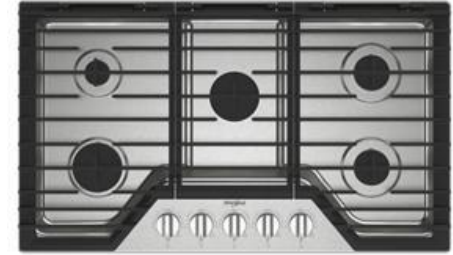

Designer Appointed Features | KITCHEN APPLIANCES

Designer Appointed Features are home details and finishes curated by the talented design professionals responsible for the distinctive looks found in our n

1 REFRIGERATOR

Whirlpool

Stainless Steel | 36" Side-By-Side

2 COOKTOP

Whirlpool

Stainless Steel | 36" Gas

3 VENT HOOD

Whirlpool

Stainless Steel | 36" Undercabinet

4 MICROWAVE/WALL OVEN

Whirlpool

Stainless Steel | 30" Combination

5 DISHWASHER

Whirlpool

Stainless Steel | 24"

1

2

3

4

5