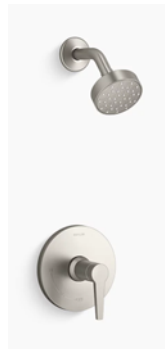

Designer Appointed Features | PRIMARY BATHROOM

Designer Appointed Features are home details and finishes curated by the talented design professionals responsible for the distinctive looks found in our model homes.

1 VANITY CABINETS

Pivot

White | Brawny Maple

2 HARDWARE

Amerock

Satin Nickel | BP36853G10

3 COUNTERTOP

MSI

Calacatta Duolina | 3cm Polished

4 FAUCET

Kohler

Vibrant Brushed Nickel | Hint Widespread

5 SINK

Kohler

White | Caxton Undermount Oval

6 SHOWER TILE—WALLS

Daltile

AR60 Oracle | Scripter 12x24

7 SHOWER TILE—FLOOR

Daltile

EL32 Grey | Prime 1x3 Herringbone Mosaic

8 FLOORING—TILE

Daltile

AR60 Oracle | Scripter 12x24

9 SHOWER FIXTURES

Kohler

Vibrant Brushed Nickel | Pitch

10 TOILET

Kohler

White | Highline Comfort Height Elongated

11 TUB

Kohler

White | 5' Sunstruck Oval Free-Standing

12 TUB FAUCET

Kohler

Vibrant Brushed Nickel | Hint w/Handshower

1

2

3

4

5

6

7

8

9

10

11

12