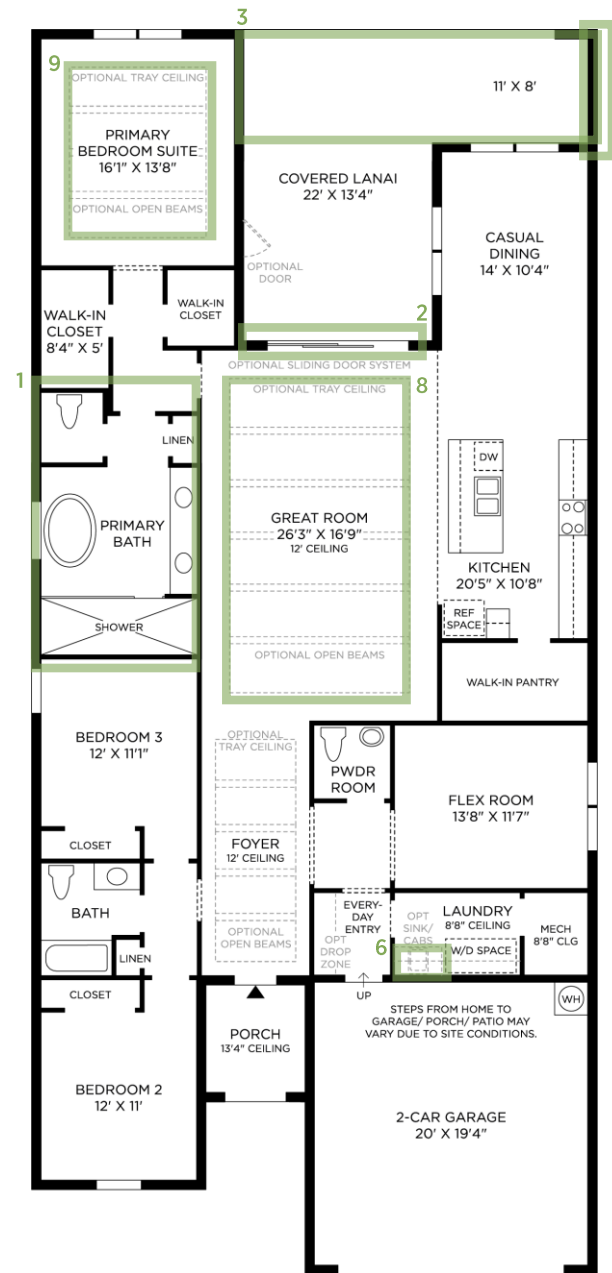

- 1 ALTERNATE PRIMARY BATH**
PC263120
- 2 MULTI-SLIDE STACKED DOOR**
PC026365
- 3 ALTERNATE COVERED LANAI**
PC263352
- 4 EXTERIOR PRIVACY WALL**
PC263341
- 5 OUTDOOR KITCHEN PREP PACKAGE**
PC263069 (not shown)
- 6 LAUNDRY ROOM U/M SINK WITH CABINET**
PC048386
- 7 SEC BATH SHOWER REPLACES TUB**
PC048644 (not shown)
- 8 TRAY CEILING GREAT ROOM**
PC036491
- 9 TRAY CEILING PRIMARY BEDROOM**
PC036487