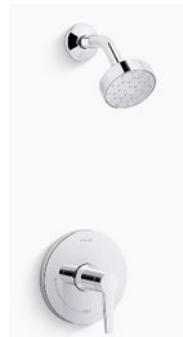

Designer Appointed Features | BATHROOM #2

Designer Appointed Features are home details and finishes curated by the talented design professionals responsible for the distinctive looks found in our model homes.

1 VANITY CABINETS

Pivot

White | Brawny Maple

2 HARDWARE

Amerock

Polished Chrome | BP3685326CP

3 COUNTERTOP

MSI

Calacatta Duolina | 3cm Polished

4 FAUCET

Kohler

Polished Chrome | Hint Widespread

5 SINK

Kohler

White | Caxton Undermount Oval

6 SHOWER TILE—WALLS

Daltile

AR60 Oracle | Scriptor 12x24

7 SHOWER TILE—FLOOR

Marazzi

MC51 Taupe | Moroccan Concrete Hex Mosaic

8 FLOORING—TILE

Daltile

AR60 Oracle | Scriptor 12x24

9 SHOWER FIXTURES

Kohler

Polished Chrome | Pitch

10 TOILET

Kohler

White | Highline Comfort Height Elongated

1

2

3

4

5

6

7

8

9

10