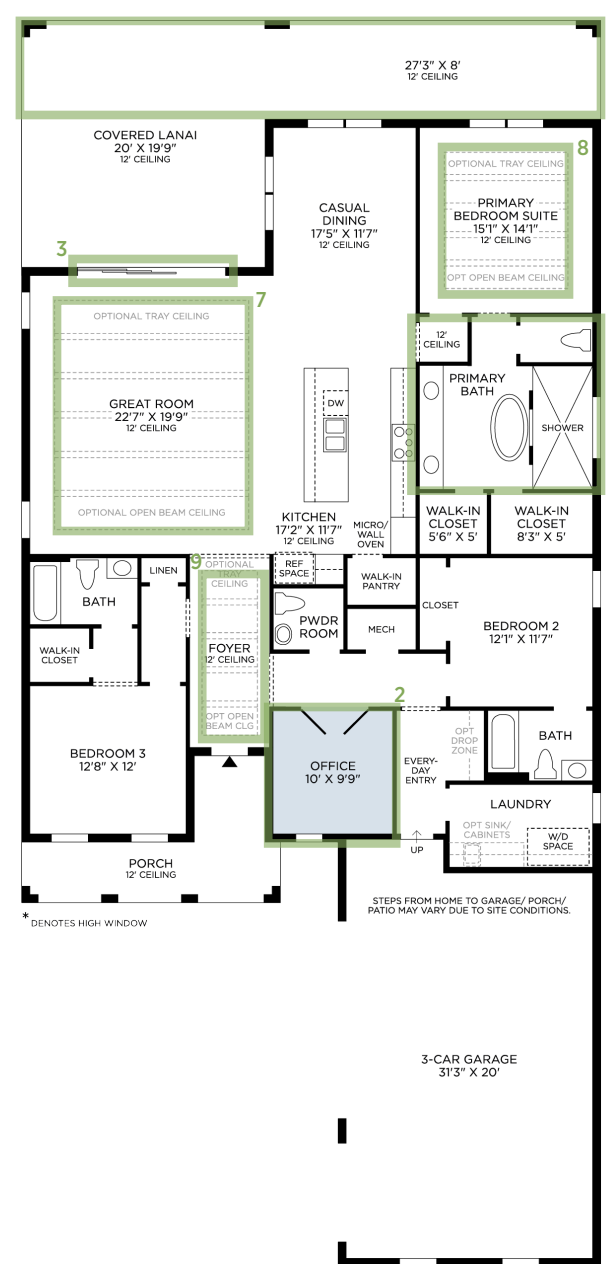

Designer Appointed Features | ARCHITECTURAL SELECTIONS

Designer Appointed Features are home details and finishes curated by the talented design professionals responsible for the distinctive looks found in our model homes.

1. 1 ALTERNATE PRIMARY BATH
2. 2 OFFICE
3. 3 MULTI-SLIDE STACKED DOOR
4. 4 ALTERNATE COVERED LANAI
5. 5 EXTERIOR PRIVACY WALL
   (not shown)
6. 6 SEC SHOWER STALL
   (not shown)
7. 7 TRAY CEILING
8. 8 TRAY CEILING
9. 9 TRAY CEILING
10. 10 OUTDOOR KITCHEN PREP PACKAGE
    (not shown)