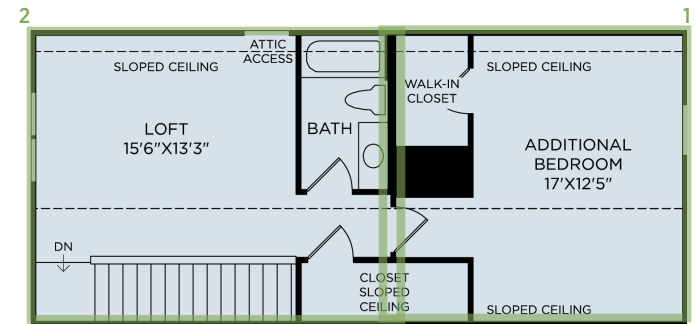

Designer Appointed Features | ARCHITECTURAL SELECTIONS

Designer Appointed Features are home details and finishes curated by the talented design professionals responsible for the distinctive looks found in our model homes.

1 ADDITIONAL BEDROOM AT LOFT

2 FINISHED LOFT WITH BATHROOM

3 BUTLER PANTRY

4 EXTERIOR FIREPLACE 42" COURTAYRD

5 SEC BATH - SHOWER STALL W/ TILE FLOOR
(not shown)

6 ZERO THRESHOLD SHOWER
(not shown)

7 TILE SURROUND REPLACES INCLUDED
(not shown)

8 OAK STAIR W/ PAINTED RISER
(not shown)