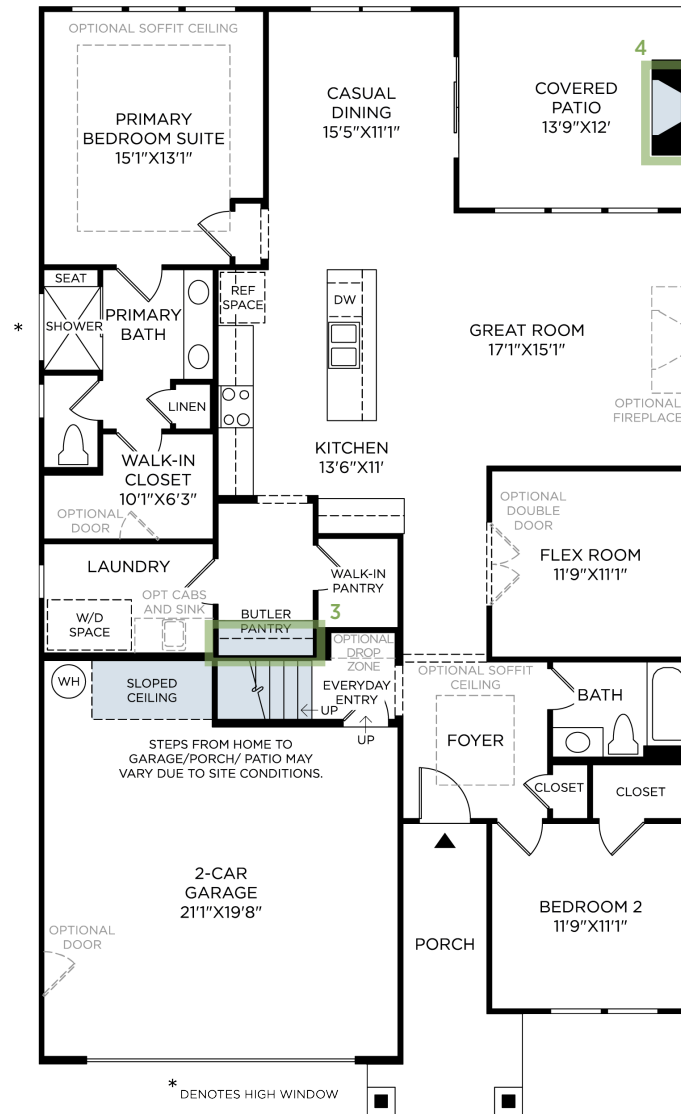

Designer Appointed Features | ARCHITECTURAL SELECTIONS

Designer Appointed Features are home details and finishes curated by the talented design professionals responsible for the distinctive looks found in our model homes.

1 ADDITIONAL BEDROOM AT LOFT

2 FINISHED LOFT WITH BATHROOM

3 BUTLER PANTRY

4 EXTERIOR FIREPLACE 42" COURTAYRD

5 SEC BATH - SHOWER STALL W/ TILE FLOOR
(not shown)

6 ZERO THRESHOLD SHOWER
(not shown)

7 TILE SURROUND REPLACES INCLUDED
(not shown)

8 OAK STAIR W/ PAINTED RISER
(not shown)