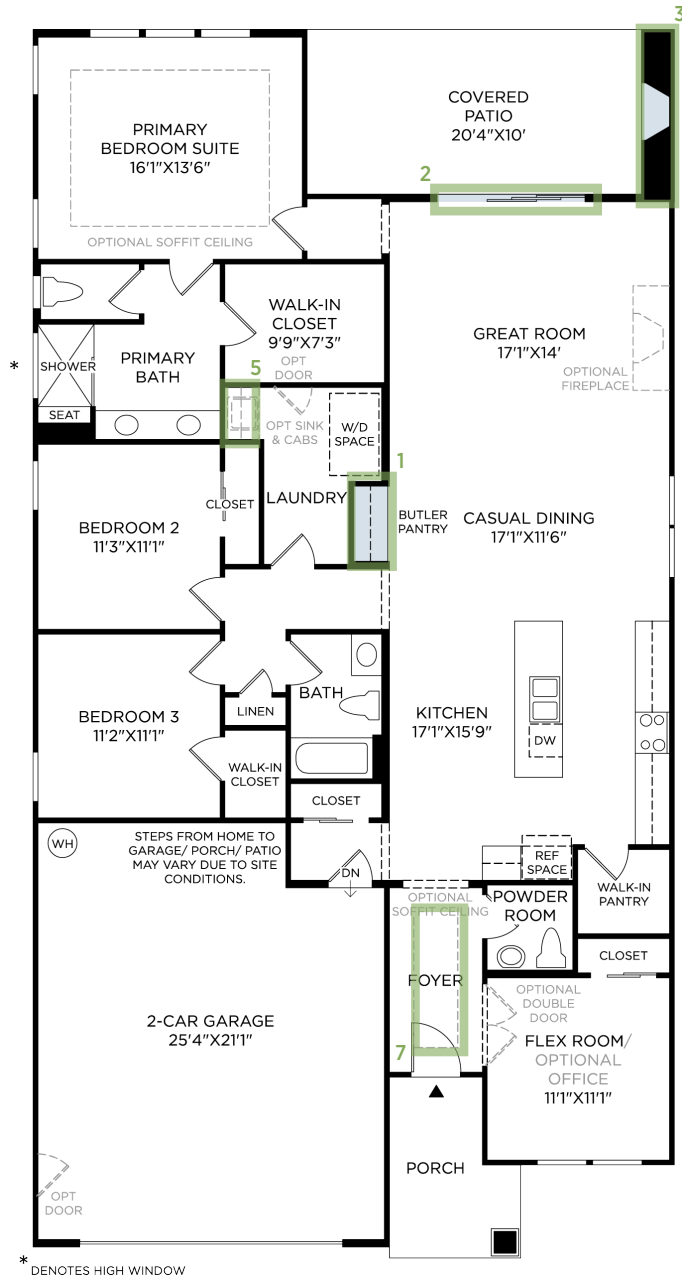

THE PINES AT SUGAR CREEK | JOURNEY COLLECTION | WESTVIEW CLASSIC
HOME SITE 179 | 3679 BLUE PINE DR. | INDIAN LAND, SC 29707

Photographs, renderings, and floor plans are for representational purposes only and may not reflect the exact features or dimensions of your home; actual product may differ. All dimensions are subject to field variations. Prices and offers subject to change without notice. This is not an offering where prohibited by law. Not all images may be shown. See online or onsite Sales Consultants for details.

- 1 BUTLER PANTRY
- 2 MULTI-SLIDE STACKED DOOR 9X8
- 3 EXTERIOR FIREPLACE 42" COURTYARD
- 4 SEC BATH - SHOWER STALL W/ TILE FLOOR
(not shown)
- 5 LAUNDRY ROOM UTILITY SINK
- 6 ZERO THRESHOLD SHOWER
(not shown)
- 7 SOFFIT CEILING

American Olean Montesano
White | 15x30, Straight Parallel to Vanity

10 TOILET

Kohler Windham
White | Windham Comfort Height

11 BATH ACCESSORIES

Seal Beach
Brushed Nickel | Toilet Paper Holder, 2 Towel Rings,
24" Towel Bar