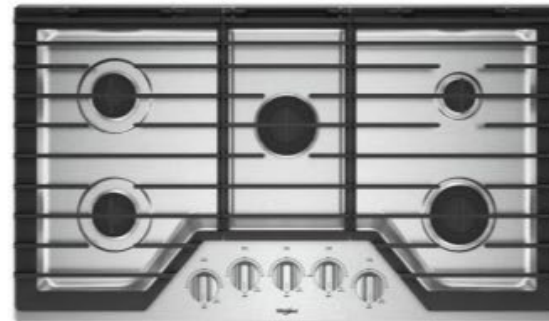

Designer Appointed Features | KITCHEN APPLIANCES

Designer Appointed Features are home details and finishes curated by the talented design professionals responsible for the distinctive looks found in our model homes.

36" GAS COOKTOP, COMBO OVEN, HOOD, DISHWASHER

Option # APKK2003

1. **1 36" Convertible Under-Cabinet Hood**
   UXT5536AAS
   - 400 CFM exhaust rating
   - Dual-halogen worksurface
2. **2 36" Gas Cooktop**
   WCGK5036PS
   - EZ-2-Lift™ hinged cast iron grates
   - SpeedHeat™ burner
   - Fifth burner
   - 5K BTU Simmer burner
3. **3 Combo Wall Oven with Air Fry When Connected—Smart Wall Oven**
   WOEC5030LZ
   - 6-in-1 wall oven with fan convection
   - 6.4 cu. ft. total capacity
   - Air-fry mode when connected
   - Automatic feature updates when connected
4. **4 Large-Capacity Dishwasher with Third Rack**
   WDT751SAPZ
   - 47 dBA
   - Stainless steel tub—5 cycles
   - 5 options
   - Top control

1

3

2

4