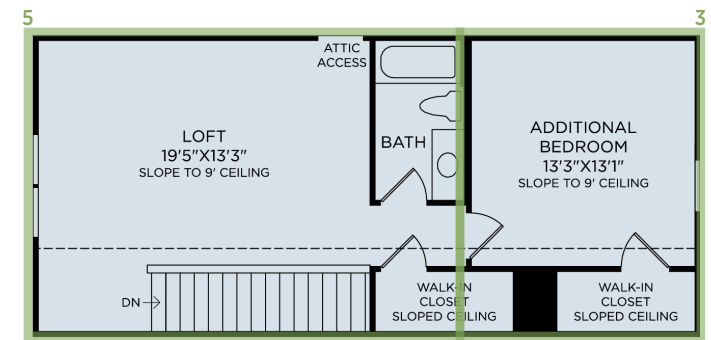

Designer Appointed Features | ARCHITECTURAL SELECTIONS

Designer Appointed Features are home details and finishes curated by the talented design professionals responsible for the distinctive looks found in our model homes.

1. 1 **OAK STAIR W/ PAINTED RISER**
   (not shown)
2. 2 **OPEN RAILING**
   (not shown)
3. 3 **ADDITIONAL BEDROOM AT LOFT**
4. 4 **OFFICE REPLACES BEDROOM**
5. 5 **FINISHED LOFT WITH BATHROOM**
6. 6 **BUTLER PANTRY**
7. 7 **ZERO THRESHOLD SHOWER**
   (not shown)
8. 8 **LAUNDRY ROOM U/M SINK W/ CABINET**
9. 9 **SEC BATH - SHOWER STALL W/ TILE FLOOR**
   (not shown)