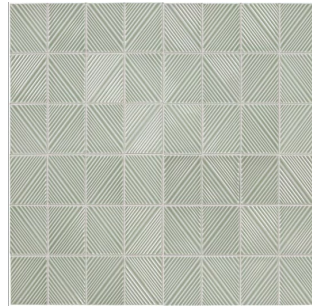

## 9 LIGHTING-ISLAND

Progress Lighting  
Delayne - Brushed Bronze

1

2

3

4

5

6