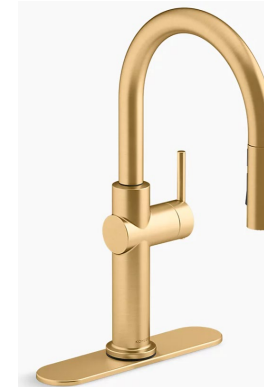

Designer Appointed Features | KITCHEN

Designer Appointed Features are home details and finishes curated by the talented design professionals responsible for the distinctive looks found in our model homes.

1 CABINETS - PERIMETER

Timberlake Madera
Painted Vanilla | Level 2

2 CABINETS - ISLAND

Timberlake Madera
Painted Sage | Level 2

3 HARDWARE

Timberlake
Brushed gold | Knob - 2271MG

4 COUNTERTOP- PERIMETER & ISLAND

MSI Quartz
Calacatta Elysio | Level 2

5 BACKSPLASH

Daltile Revalia Remix
Moss | Structural

6 FLOORING

Shaw Luxury Vinyl Plank
Wingback Brown

7 FAUCET

Kohler Crue
Moderne Brass | K-22972-MB

8 SINK

Kohler Vault
Stainless U/M Single Bowl | K-3821-NA-SS

9 LIGHTING-ISLAND

Progress Lighting
Delayne - Brushed Bronze

1

2

3

4

5

6

7

8

9