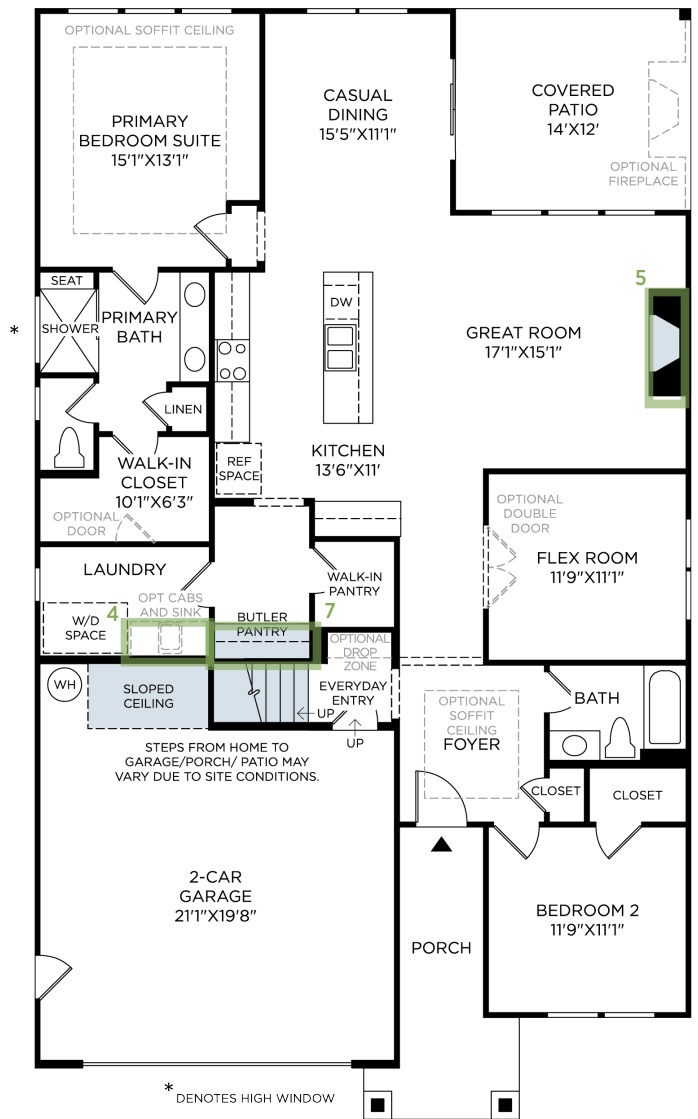

THE PINES AT SUGAR CREEK | JOURNEY COLLECTION | DILWORTH LOW COUNTRY
HOME SITE 177 | 3671 BLUE PINE DR. | INDIAN LAND, SC 29707

Photographs, renderings, and floor plans are for representational purposes only and may not reflect the exact features or dimensions of your home; actual product may differ. All dimensions are subject to field variations. Prices and offers subject to change without notice. This is not an offering where prohibited by law. Not all images may be shown. See online or onsite Sales Consultants for details.

- 1 OAK STAIR W/ PAINTED RISER**
(not shown)
- 2 ADDITIONAL BEDROOM AT LOFT**
- 3 FINISHED LOFT WITH BATHROOM**
- 4 BUTLER PANTRY**
- 5 TRADITIONAL FIREPLACE 42" CALIBER**
- 6 ZERO THRESHOLD SHOWER**
(not shown)
- 7 LAUNDRY ROOM UTILITY SINK**
- 8 SEC BATH - SHOWER STALL W/ TILE FLOOR**
(not shown)

9 TILE - FLOOR

American Olean Union
Platinum White | 12x24, Straight Parallel to Vanity

10 TOILET

Kohler Windham
White | Windham Comfort Height

11 BATH ACCESSORIES

Seal Beach
Brushed Nickel | Toilet Paper Holder, 2 Towel Rings,
24" Towel Bar