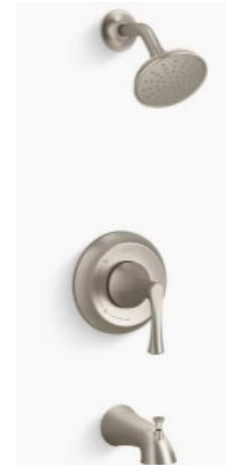

9 TILE - FLOOR

American Olean Union
Platinum White | 12x24, Straight Parallel to Vanity

10 TOILET

Kohler Windham
White | Windham Comfort Height

11 BATH ACCESSORIES

Seal Beach
Brushed Nickel | Toilet Paper Holder, 2 Towel Rings,
24" Towel Bar

1

2

3

4

5

6

7

8