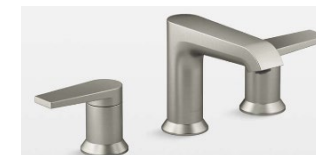

Designer Appointed Features | PRIMARY BATHROOM

Designer Appointed Features are home details and finishes curated by the talented design professionals responsible for the distinctive looks found in our model homes.

1 VANITY CABINETS

Timberlake Madera
Painted Linen | Level 2

2 HARDWARE

Timberlake Knob
Satin Nickel | 0322SN

3 COUNTERTOP

MSI Quartz
Blanca Statuarietta | Level 3

4 FAUCET

Kohler Hint/Pitch
Brushed Nickel | 8" Spread

5 SINK

Kohler Caxton
White | Oval

6 SHOWER TILE—WALLS

Daltile Multitude Wave Origami
White | 12x24 Horizontal Stack

7 SHOWER TILE—FLOOR

American Olean Union
Platinum White | 2x3 Weave

8 SHOWER FIXTURES

Kohler Hint/Pitch
Brushed Nickel

9 TILE - FLOOR

American Olean Union
Platinum White | 12x24, Straight Parallel to Vanity

10 TOILET

Kohler Windham
White | Windham Comfort Height

11 BATH ACCESSORIES

Seal Beach
Brushed Nickel | Toilet Paper Holder, 2 Towel Rings,
24" Towel Bar

1

2

3

4

5

6

7

8

9

10

11