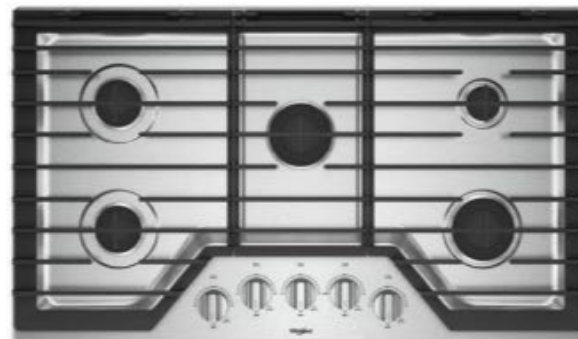

Designer Appointed Features | KITCHEN APPLIANCES

Designer Appointed Features are home details and finishes curated by the talented design professionals responsible for the distinctive looks found in our model homes.

36" GAS COOKTOP, COMBO OVEN, HOOD, DISHWASHER

Option # APKK2003

1 36" Convertible Under-Cabinet Hood UXT5536AAS

- 400 CFM exhaust rating
- Dual-halogen worksurface

2 36" Gas Cooktop WCGK5036PS

- EZ-2-Lift™ hinged cast iron grates
- SpeedHeat™ burner
- Fifth burner
- 5K BTU Simmer burner

3 Combo Wall Oven with Air Fry When Connected—Smart Wall Oven WOEC5030LZ

- 6-in-1 wall oven with fan convection
- 6.4 cu. ft. total capacity
- Air-fry mode when connected
- Automatic feature updates when connected

4 Large-Capacity Dishwasher with Third Rack WDT751SAPZ

- 47 dBA
- Stainless steel tub—5 cycles
- 5 options
- Top control

1

3

2

4