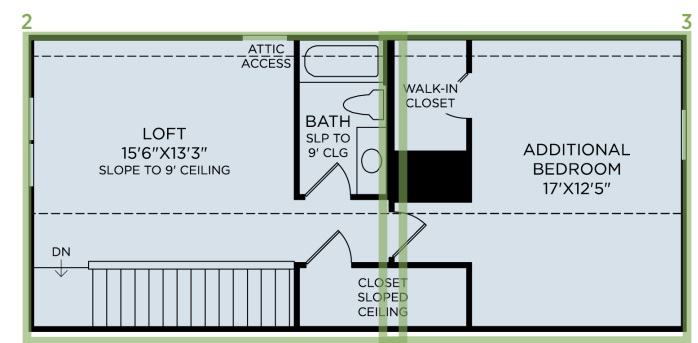

Designer Appointed Features | ARCHITECTURAL SELECTIONS

Designer Appointed Features are home details and finishes curated by the talented design professionals responsible for the distinctive looks found in our model homes.

1. **1 OAK STAIR W/ PAINTED RISER**
   (not shown)
2. **2 ADDITIONAL BEDROOM AT LOFT**
3. **3 FINISHED LOFT WITH BATHROOM**
4. **4 BUTLER PANTRY**
5. **5 TRADITIONAL FIREPLACE 42" CALIBER**
6. **6 ZERO THRESHOLD SHOWER**
   (not shown)
7. **7 LAUNDRY ROOM UTILITY SINK**
8. **8 SEC BATH - SHOWER STALL W/ TILE FLOOR**
   (not shown)