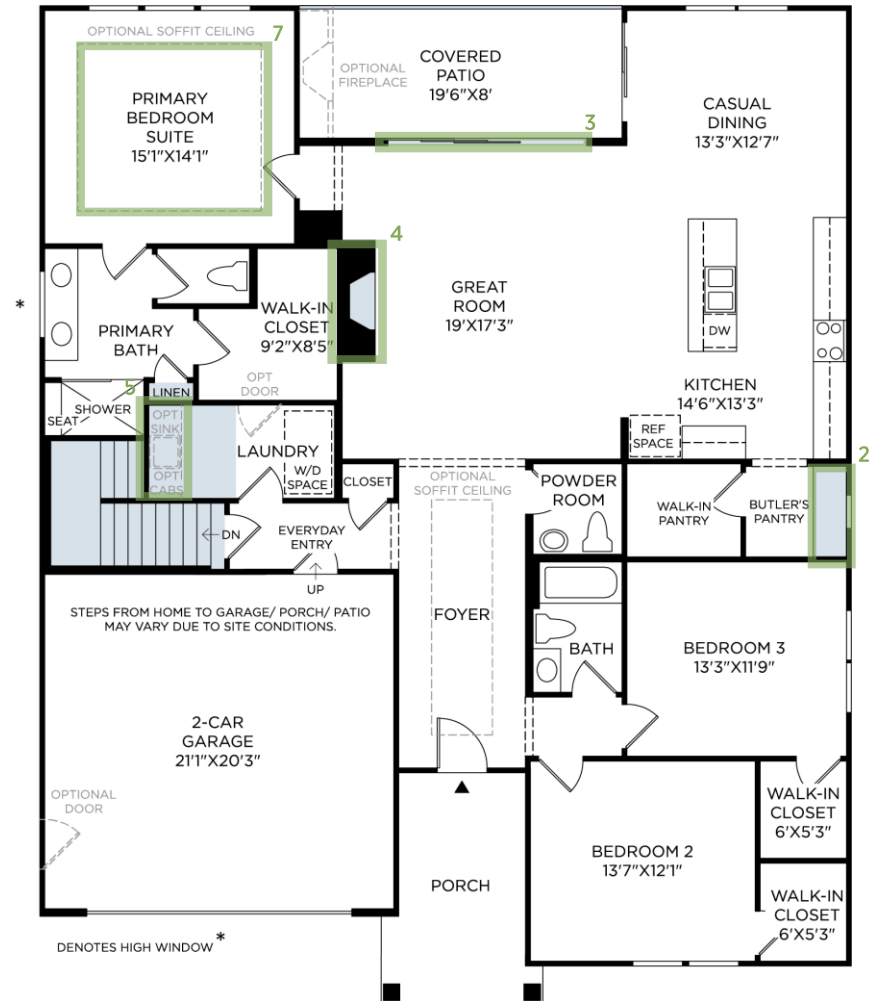

THE PINES AT SUGAR CREEK | EXCURSION COLLECTION | BADIN LEXINGTON
HOME SITE 166 | 2246 WHITEBARK DR. | INDIAN LAND, SC 29707

Photographs, renderings, and floor plans are for representational purposes only and may not reflect the exact features or dimensions of your home; actual product may differ. All dimensions are subject to field variations. Prices and offers subject to change without notice. This is not an offering where prohibited by law. Not all images may be shown. See online or onsite Sales Consultants for details.

1 WALKOUT BASEMENT

3 MULTI-SLIDE STACKED DOOR 12X8

5 LAUNDRY ROOM SINK

7 SOFFIT CEILING IN PRIMARY BEDROOM

2 BUTLER PANTRY

4 TRADITIONAL FIREPLACE 42"

6 SHOWER STALL IN SECONDARY BATH
(not shown)

Designer Appointed Features | KITCHEN