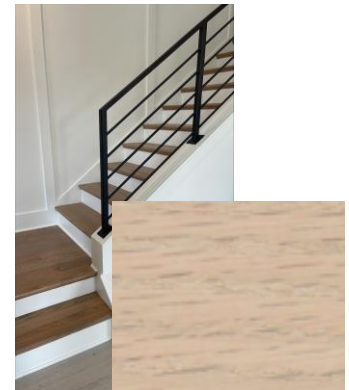

Designer Appointed Features | INTERIOR SELECTIONS

Designer Appointed Features are home details and finishes curated by the talented design professionals responsible for the distinctive looks found in our Toll Brothers model homes.

1 INTERIOR CARPENTRY

Coastal Trim

5 1/4" F Baseboards & 4/6
Door Casing | White

2 INTERIOR DOORS

Two-Panel Square Logan

White | Hollow Core

3 INTERIOR DOOR HANDLES

Kwikset San Clemente/Halifax

Matte Black

4 FLOORING- ENGINEERED WOOD

Shaw Stateside Oak

1154 Heritage | Random Offset

5 INTERIOR PAINT

Sherwin Williams City Loft

SW7631 | Flat

6 STAIR RAILING & OAK TREADS

Horizontal Iron

Oak Treads with Painted White Risers

427 | White Wash

7 DINING LIGHTING

Kichler Moraine

Black | Chandelier

1

2

3

4

5

6

7