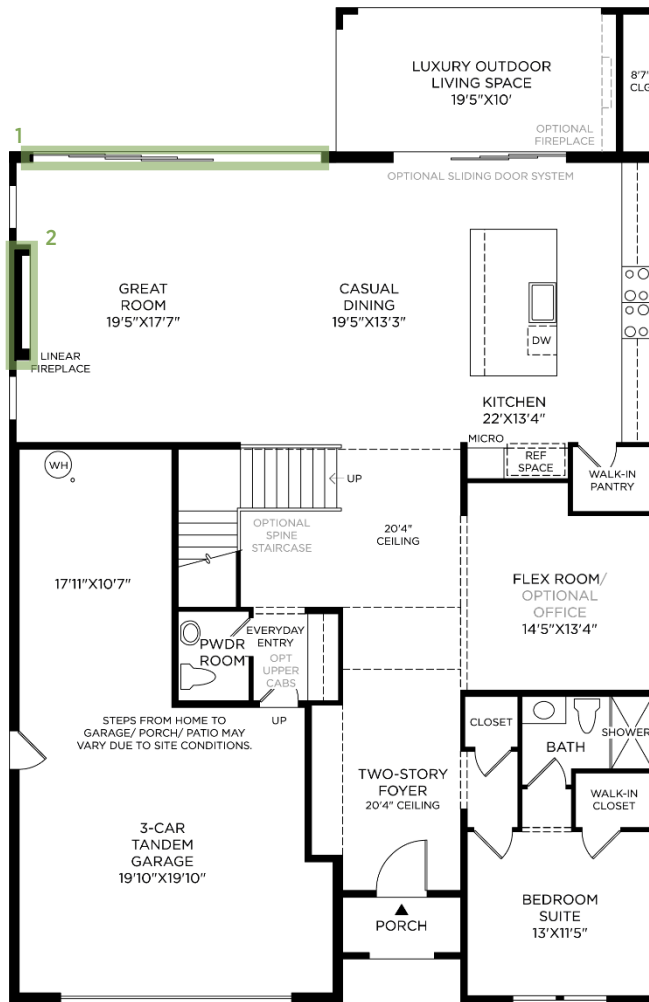

1 20X8 MULTI-SLIDE STACKED DOORS AT GREAT ROOM
EXDM0034

3 84" FIREPLACE MANTLE
FIRM0002 (not shown)

5 POWDER ROOM SINK CABINET
PLMR0011 (not shown)

2 78" FIREPLACE AT GREAT ROOM
FIRX0154

4 CEILING MOUNTED SHOWER HEAD AT PRIMARY BATH
PLMX0008 (not shown)