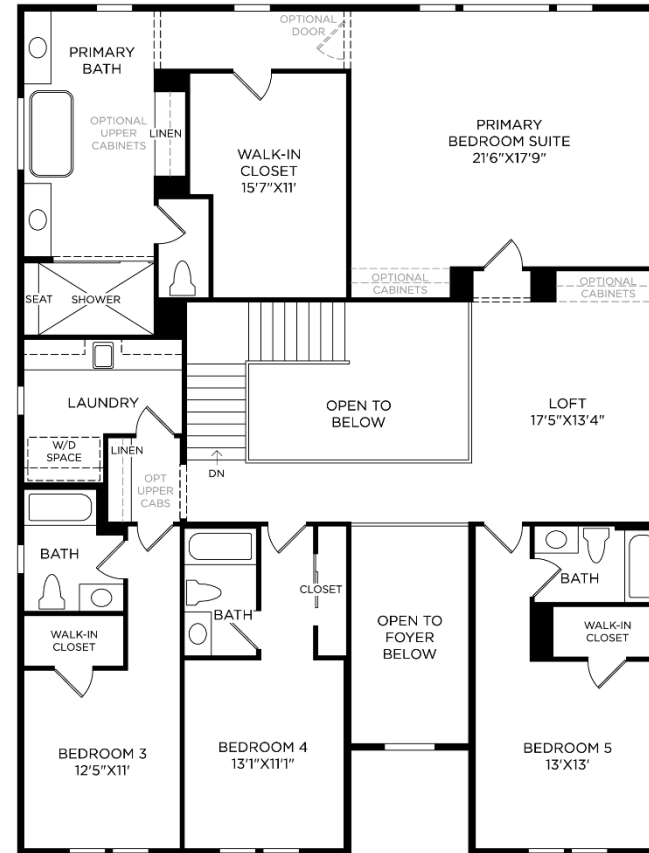

1 20X8 MULTI-SLIDE STACKED DOORS AT GREAT ROOM
EXDM0034

3 84" FIREPLACE MANTLE
FIRM0002 (not shown)

5 POWDER ROOM SINK CABINET
PLMR0011 (not shown)

2 78" FIREPLACE AT GREAT ROOM
FIRX0154

4 CEILING MOUNTED SHOWER HEAD AT PRIMARY BATH
PLMX0008 (not shown)