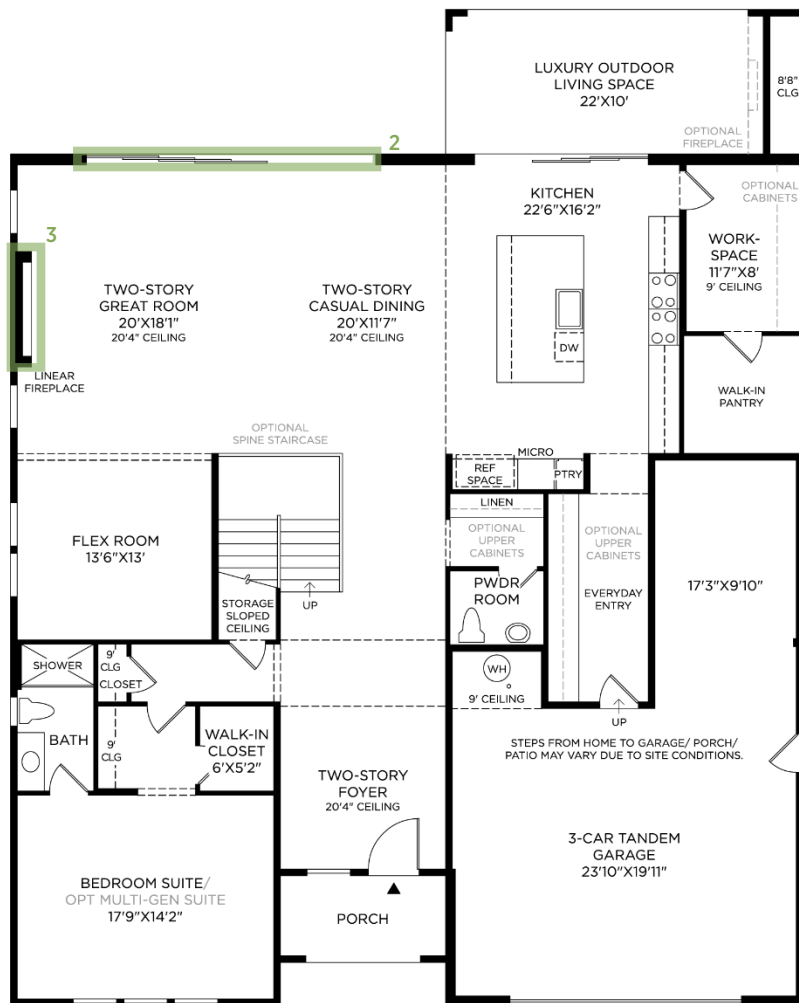

1 PRIMARY SUITE DECK

ODLX0043

3 ELECTRIC 78" FIREPLACE

FIRX0154

5 POWDER ROOM SINK CABINET

PLMR0011 (not shown)

2 EXPANSIVE GLASS WALL SYSTEM

WINX0028