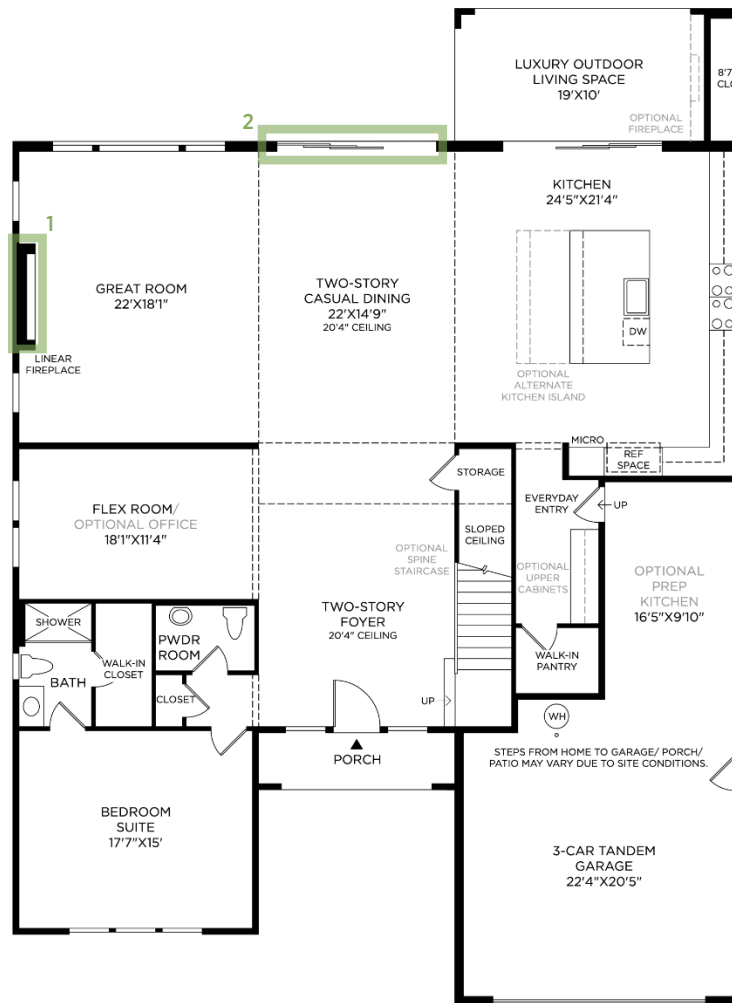

1 EXPANSIVE GLASS WALL

WINX0028

3 POWDER ROOM SINK CABINET

PLMR001 (not shown)

5 84" FIREPLACE MANTLE

FIRM0002 (not shown)

2 78" FIREPLACE AT GREAT ROOM

FIRX0154