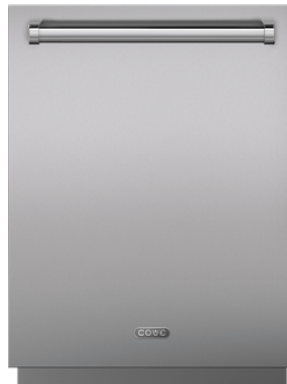

5 DISHWASHER

Cove Built-In
Stainless Steel | 24"

1

2

3

4

5

Designer Appointed Features | PREP KITCHEN