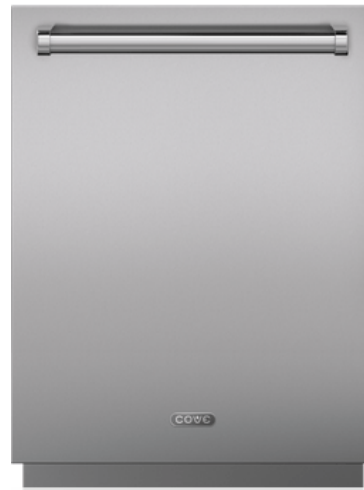

Designer Appointed Features | PREP KITCHEN

Designer Appointed Features are home details and finishes curated by the talented design professionals responsible for the distinctive looks found in our model homes.

1 VENT HOOD

Wolf 36" Hood

2 COOKTOP

Wolf 36" Induction Cooktop

3 DISHWASHER

Cove Built-In

1

2

3