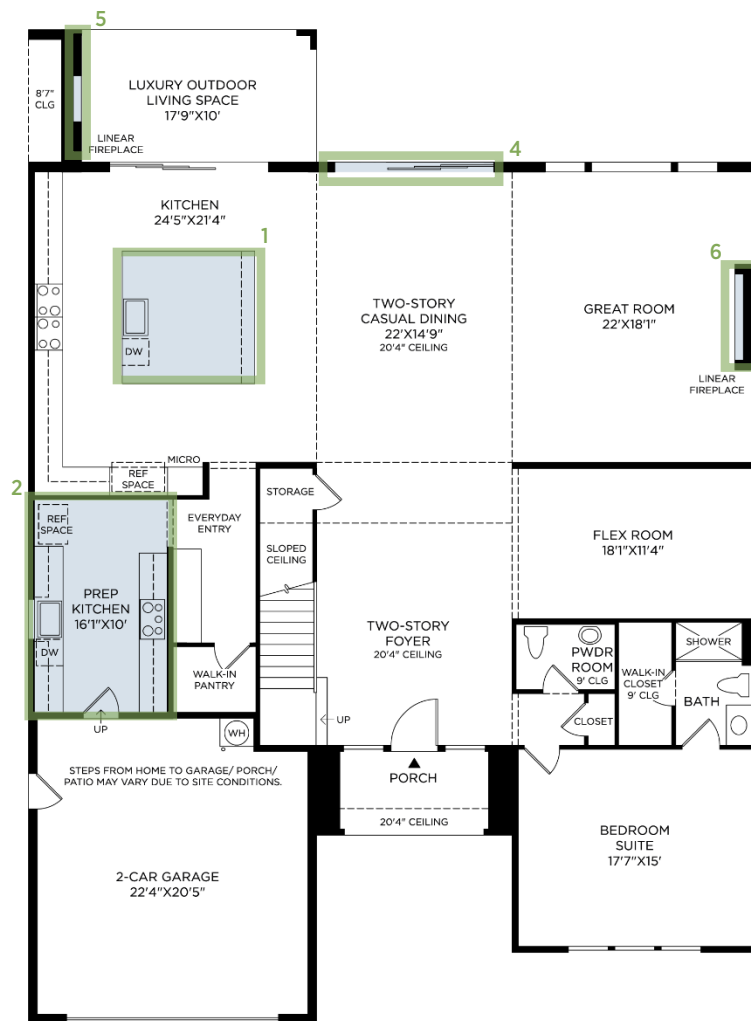

1 ALTERNATE KITCHEN ISLAND

3 ADDITIONAL BEDROOM AND BATH

5 EXTERIOR ELECTRIC 43" FIREPLACE

8 WALK-IN SHOWER REPLACES TUB

2 PREP KITCHEN

4 EXPANSIVE GLASS WALL

6 78" ELECTRIC FIREPLACE

9 WALK-IN SHOWER REPLACES TUB