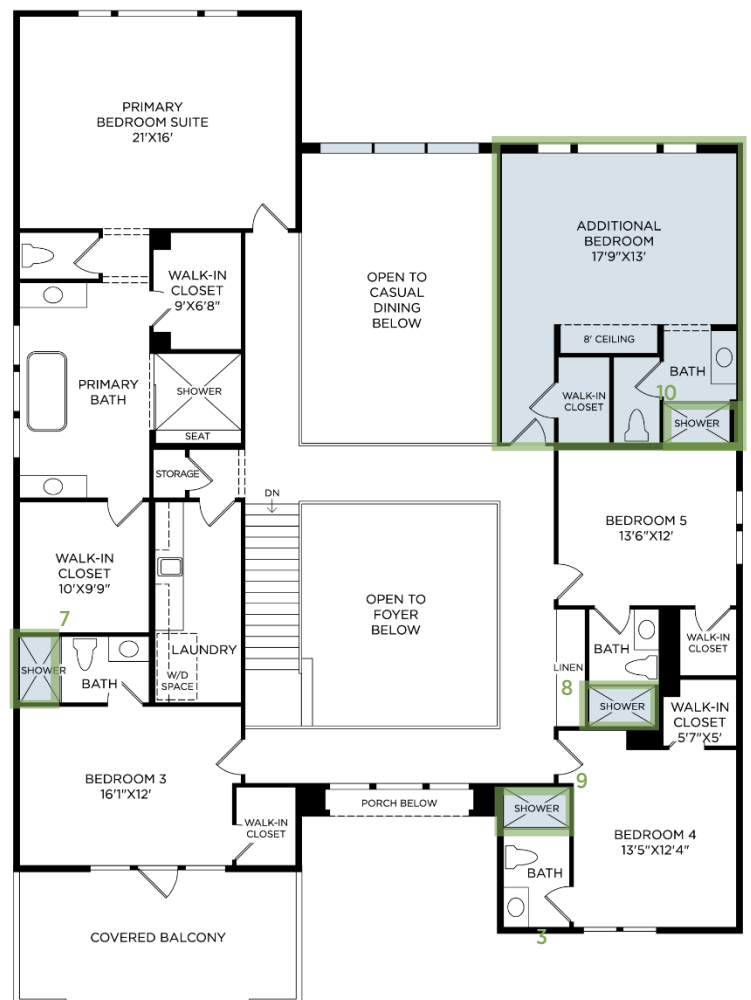

1 ALTERNATE KITCHEN ISLAND

3 ADDITIONAL BEDROOM AND BATH

5 EXTERIOR ELECTRIC 43" FIREPLACE

8 WALK-IN SHOWER REPLACES TUB

2 PREP KITCHEN

4 EXPANSIVE GLASS WALL

6 78" ELECTRIC FIREPLACE

9 WALK-IN SHOWER REPLACES TUB