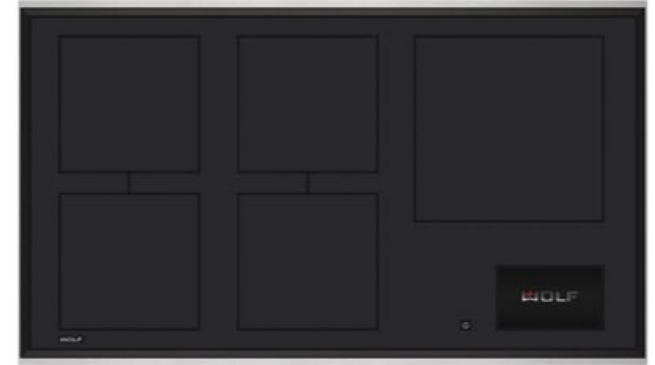

Designer Appointed Features | PREP KITCHEN

Designer Appointed Features are home details and finishes curated by the talented design professionals responsible for the distinctive looks found in our model homes.

1 VENT HOOD

Wolf 36" Hood

2 COOKTOP

Wolf 36" Induction Cooktop

3 DISHWASHER

Cove Built-In

1

2

3