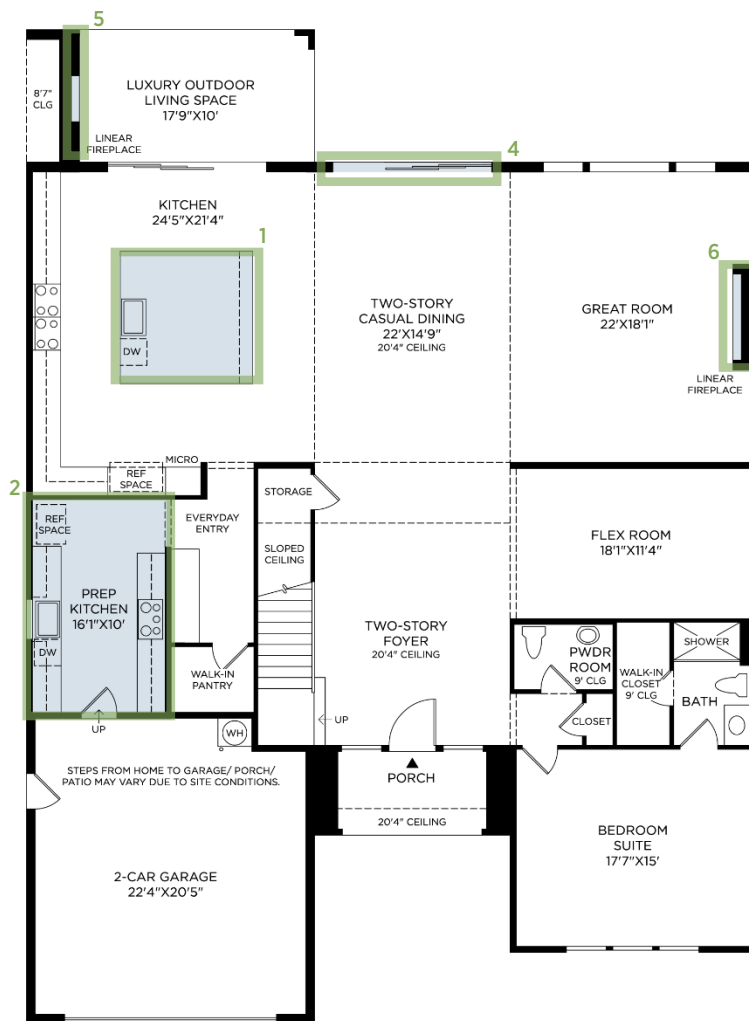

1 ALTERNATE KITCHEN ISLAND

3 ADDITIONAL BEDROOM AND BATH

5 EXTERIOR ELECTRIC 43" FIREPLACE

8 WALK-IN SHOWER REPLACES TUB

2 PREP KITCHEN

4 EXPANSIVE GLASS WALL

6 78" ELECTRIC FIREPLACE

9 WALK-IN SHOWER REPLACES TUB