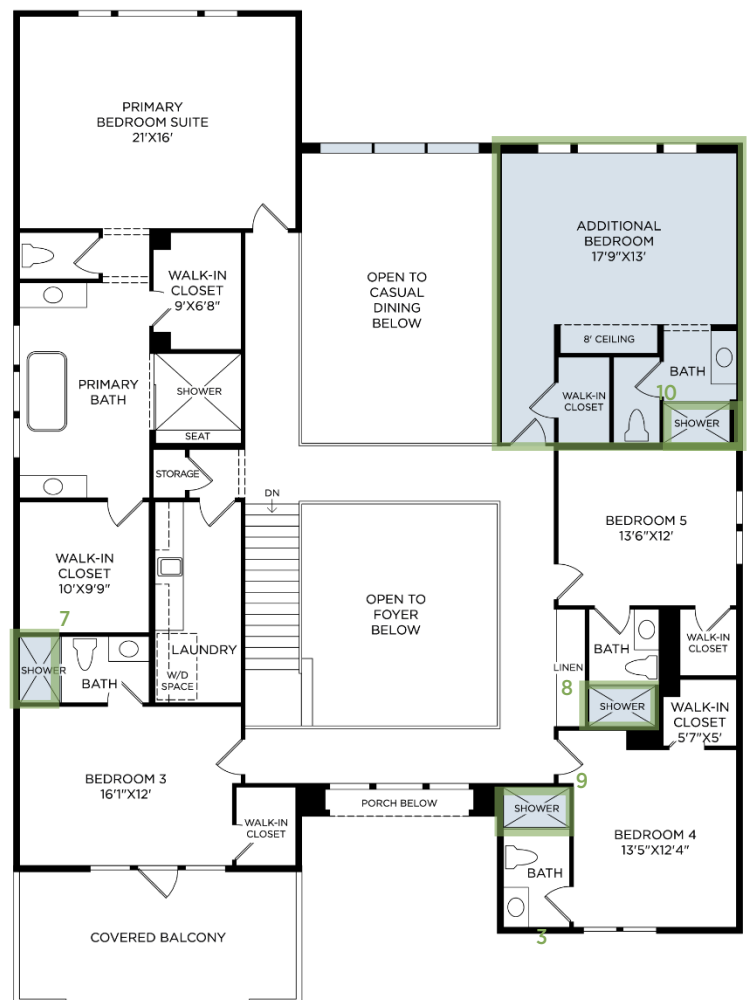

1 ALTERNATE KITCHEN ISLAND

3 ADDITIONAL BEDROOM AND BATH

5 EXTERIOR ELECTRIC 43" FIREPLACE

8 WALK-IN SHOWER REPLACES TUB

2 PREP KITCHEN

4 EXPANSIVE GLASS WALL

6 78" ELECTRIC FIREPLACE

9 WALK-IN SHOWER REPLACES TUB