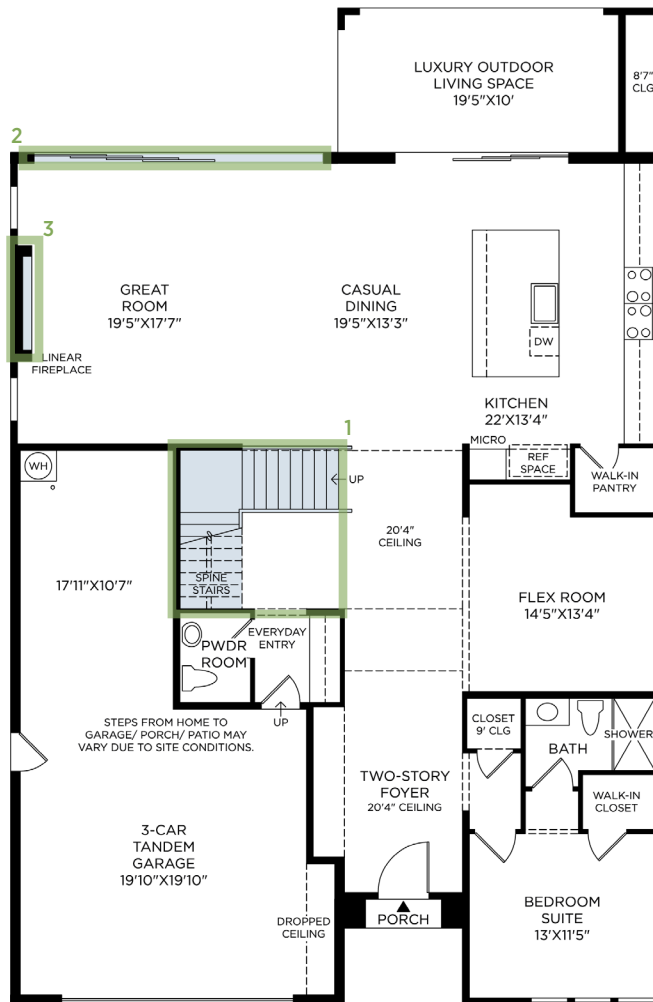

1 SPINE STAIR

3 ELECTRIC FIREPLACE 78" TRITON

5 POWDER ROOM SINK AND CABINET

(not shown)

2 MULTI-SLIDE STACKED DOOR 20X8

4 TILE SHOWER REPLACES TUB

6 CEILING MOUNTED SHOWER HEAD

(not shown)