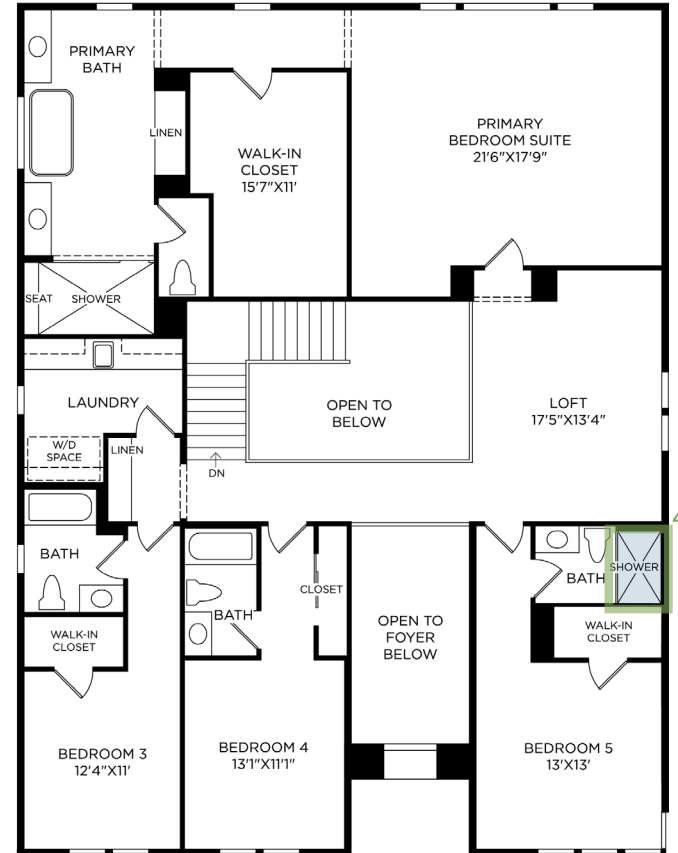

1 SPINE STAIR

3 ELECTRIC FIREPLACE 78" TRITON

5 POWDER ROOM SINK AND CABINET

(not shown)

2 MULTI-SLIDE STACKED DOOR 20X8

4 TILE SHOWER REPLACES TUB

6 CEILING MOUNTED SHOWER HEAD

(not shown)