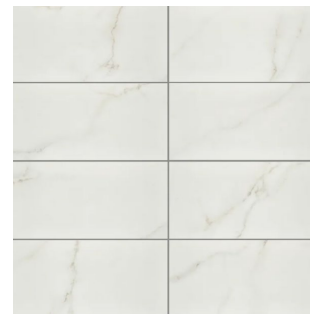

Designer Appointed Features | PRIMARY BATHROOM

Designer Appointed Features are home details and finishes curated by the talented design professionals responsible for the distinctive looks found in our model homes.

1 VANITY CABINETS

MasterCraft - Lancaster
Biscotti | Stain on Maple Veneer

2 HARDWARE

MasterCraft
Satin Bronze | Pulls Throughout

3 COUNTERTOP

Arizona Tile - Ripieno
Quartz | 3CM, Flat Polish

4 FAUCET

Kohler - Hint
Vibrant Brushed Moderne Brass | 8" Widespread

5 SINK

Kohler - Caxton
White | Rectangular Undermount

6 SHOWER TILE—WALLS

Arizona Tile - Marvel
Apuano Polished | 12x24" Horizontal Stacked

7 SHOWER TILE—FLOOR

Arizona Tile - Shibusu
Crema | Basketweave Mosaic

8 SHOWER FIXTURES

Kohler - Hint
Vibrant Brushed Moderne Brass

9 TOILET

Kohler - Highline
White | Soft Close Lid & Comfort Height

10 LIGHTING

Vanity Fixtures
Vintage Brass | (2) 3-Light Fixtures

11 BATH ACCESSORIES

Vibrant Brushed Moderne Brass

1

2

3

4

5

6

7

8

9

10

11