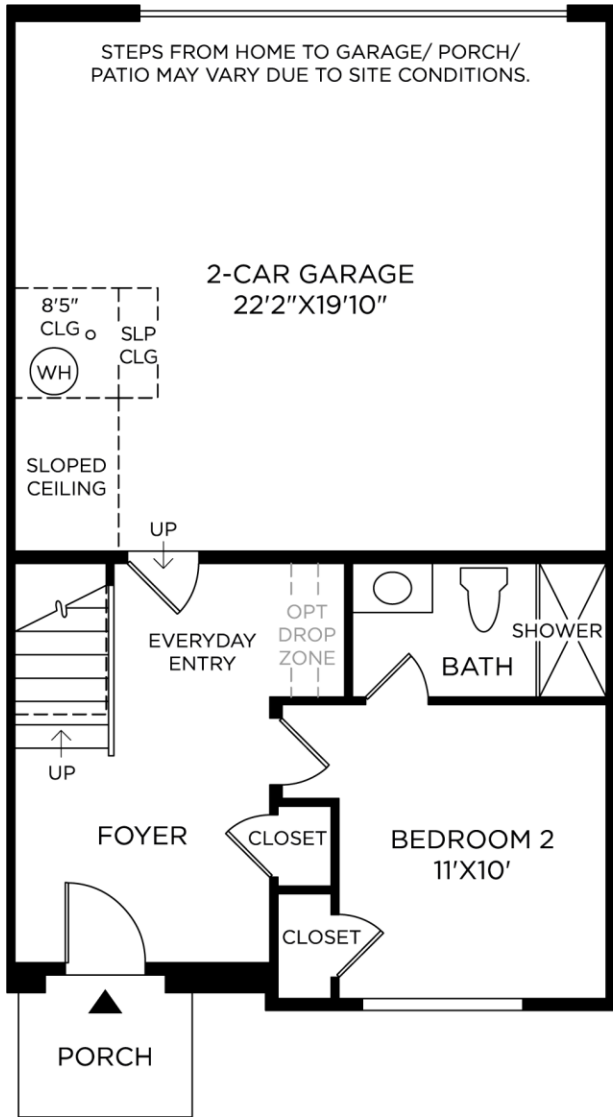

Designer Appointed Features | STRUCTURAL OPTIONS

Designer Appointed Features are home details and finishes curated by the talented design professionals responsible for the distinctive looks found in our model homes.