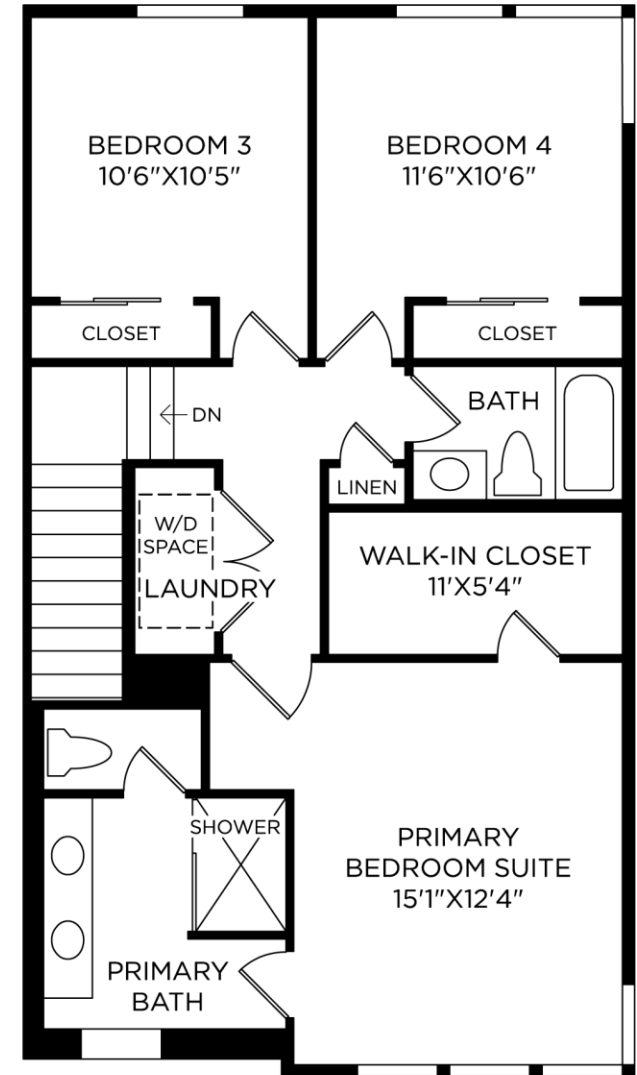

Designer Appointed Features | STRUCTURAL OPTIONS

Designer Appointed Features are home details and finishes curated by the talented design professionals responsible for the distinctive looks found in our model homes.