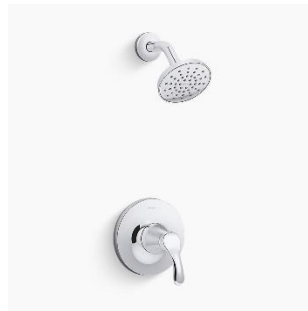

Designer Appointed Features | PRIMARY BATHROOM

Designer Appointed Features are home details and finishes curated by the talented design professionals responsible for the distinctive looks found in our model homes.

1 VANITY CABINETS

Canyon Creek Shaker

Toffee Stain | Maple

2 HARDWARE

Amerock Westerly Pulls & Knobs

Golden Champagne

3 COUNTERTOPS

Arizona Tile Quartz

White Sand | 2cm With 4" High Backsplash

4 FAUCET

Kohler Simplice

Polished Chrome | Widespread

5 SINK

Kohler Caxton

White | Rectangular Undermount

6 SHOWER TILE—BACK WALL

Arizona Tile Shibusa

Crema | 9x11 Hex Tile

7 SHOWER TILE—SIDE WALLS

Arizona Tile Paloma

Cotton Matte | 4x16 Tile In Horizontal Straight Set

8 SHOWER TILE—FLOOR

Arizona Tile Lagos

Ivory | 2x2 Square Mosaic Tile

9 SHOWER FIXTURES

Kohler Simplice

Polished Chrome

10 TOILET

Kohler Wellworth

White | Elongated Standard Height

11 LIGHTING

Progress Replay Vanity Lights

Brushed Nickel

12 BATH ACCESSORIES

Taymor Infinity

Polished Chrome

1

2

3

4

5

6

7

8

9

10

11

12