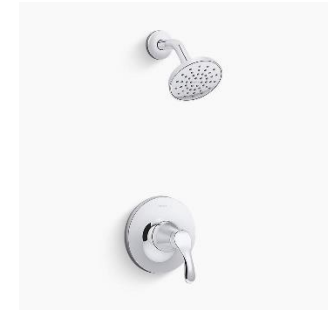

9 TOILET

Kohler Wellworth

White | Elongated Standard Height

10 LIGHTING

Progress Replay Vanity Lights

Brushed Nickel

11 BATH ACCESSORIES

Taymor Infinity

Polished Chrome

1

2

3

4

5

6

7