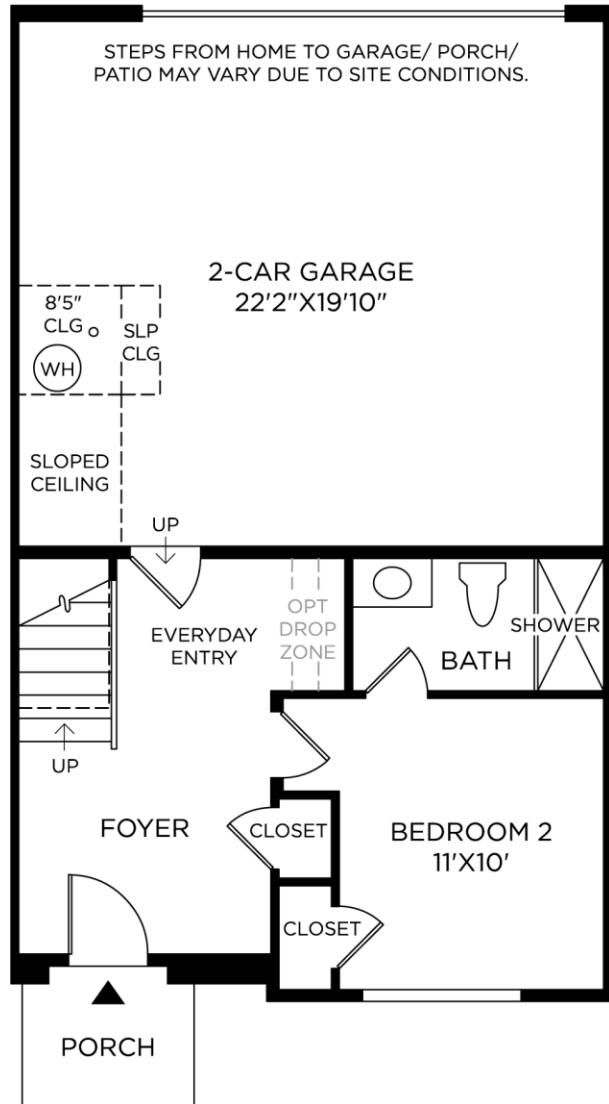

Designer Appointed Features | STRUCTURAL OPTIONS

Designer Appointed Features are home details and finishes curated by the talented design professionals responsible for the distinctive looks found in our model homes.