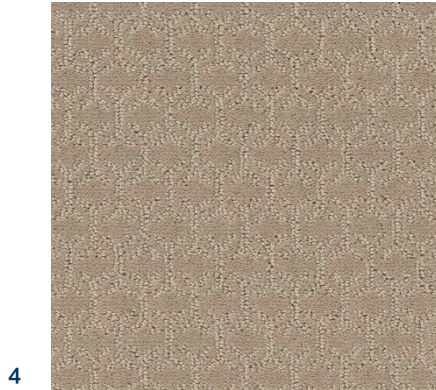

Designer Appointed Features | INTERIOR SELECTIONS

Designer Appointed Features are home details and finishes curated by the talented design professionals responsible for the distinctive looks found in our model homes.

1 WALL PAINT

Sherwin Williams Paint
SW7004 | Snowbound

2 INTERIOR DOORS

Masonite 2-Panel Square
White | 8' Tall

3 INTERIOR DOOR HANDLES

Kwikset Halifax
Satin Nickel | Square Lever

4 FLOORING-CARPET

Shaw Golden Sands
Nature Walk | With 8lb Carpet Pad

5 FLOORING-PRIMARY BATH TILE

Arizona Tile Pietra Italia
White | 12x24 Tile In 70/30 Staggered Offset

6 FLOORING-LUXURY VINYL PLANK

Provenza Concorde Oak
Royal Crest | 7.2" x 72" Planks

7 OPEN RAILING

Contemporary Black Metal Railing
Midnight Black 3233 | Stained Handrail