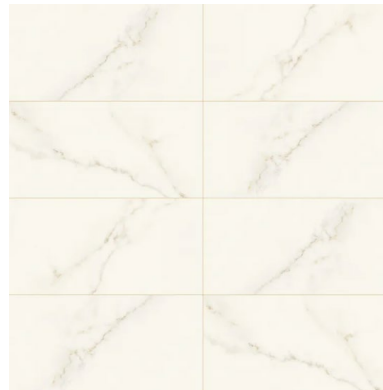

Designer Appointed Features | HALL BATH 3RD FLOOR

Designer Appointed Features are home details and finishes curated by the talented design professionals responsible for the distinctive looks found in our model homes.

1 FAUCET

Kohler VENZA
Polished Chrome | Widespread

2 SINK

Kohler Verticyl
White | Rectangle Undermount

3 TUB SHOWER FIXTURES

Kohler VENZA
Polished Chrome

4 TOILET

Kohler Wellworth
White | Brevia Quick-Release Seat

5 BATH HARDWARE

Franklin Maxted
Polished Chrome | Towel Bar & TP Holder

6 COUNTERTOP

AZT Quartzite
Taj Mahal | 1 1/2" Miter Edge

7 TUB SHOWER WALLS - TILE

AZT Marvel
Calacatta Apuano | 12 x 24 Matte Porcelain

8 FLOORING - TILE

AZT Marvel
Calacatta Apuano | 12 x 24 Matte Porcelain

9 MIRROR

Full Height
Frameless | To Ceiling Height Max of 10Ft

1

2

3

4

5

6

7

8

9