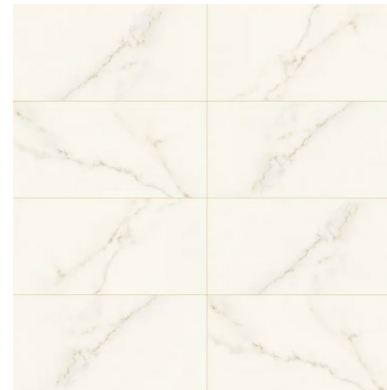

Designer Appointed Features | BED 3 BATH

Designer Appointed Features are home details and finishes curated by the talented design professionals responsible for the distinctive looks found in our model homes.

1 FAUCET

Kohler VENZA
Polished Chrome | Widespread

2 SINK

Kohler Verticyl
White | Rectangle Undermount

3 TUB SHOWER FIXTURES

Kohler VENZA
Polished Chrome

4 TOILET

Kohler Wellworth
White | Brevia Quick-Release Seat

5 BATH HARDWARE

Franklin Maxted
Polished Chrome | Towel Bar & TP Holder

6 COUNTERTOP

AZT Quartzite
Taj Mahal | 1 1/2" Miter Edge

7 TUB SHOWER WALLS - TILE

AZT Marvel
Calacatta Apuano | 12 x 24 Matte Porcelain

8 FLOORING - TILE

AZT Marvel
Calacatta Apuano | 12 x 24 Matte Porcelain

9 MIRROR

Full Height
Frameless | To Ceiling Height Max of 10Ft

1

2

3

4

5

6

7

8

9