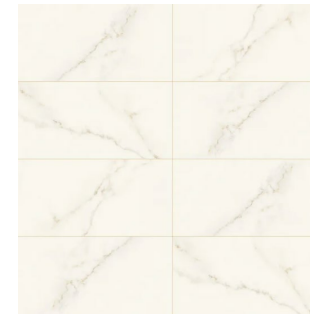

Designer Appointed Features | HALL BATH 1ST FLOOR

Designer Appointed Features are home details and finishes curated by the talented design professionals responsible for the distinctive looks found in our model homes.

1 FAUCET

Kohler Venza
Polished Chrome | Widespread

2 SINK

Kohler Verticyl
White | Rectangle Undermount

3 SHOWER FIXTURES

Kohler Venza
Polished Chrome

4 TOILET

Kohler Wellworth
White | Brevia Quick-Release Seat

5 BATH HARDWARE

Franklin Maxted
Polished Chrome | Towel Bar & TP Holder

6 COUNTERTOP

AZT Quartzite
Taj Mahal | 1 1/2" Miter Edge

7 SHOWER WALLS - TILE

AZT Marvel
Calacatta Apuano | 12 x 24 Matte Porcelain

8 SHOWER FLOOR - TILE

AZT Marvel Puzzle
Calacatta Apuano | Matte Porcelain Puzzle Mesh

9 FLOORING - TILE

AZT Marvel
Calacatta Apuano | 12 x 24 Matte Porcelain

10 MIRROR

Full Height
Frameless | To Ceiling Height Max of 10Ft

1

2

3

4

5

6

7

8

9

10