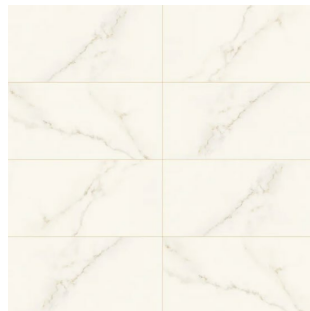

Designer Appointed Features | HALL BATH 1ST FLOOR

Designer Appointed Features are home details and finishes curated by the talented design professionals responsible for the distinctive looks found in our model homes.

1 FAUCET

Kohler Venza
Polished Chrome | Widespread

2 SINK

Kohler Verticyl
White | Rectangle Undermount

3 SHOWER FIXTURES

Kohler Venza
Polished Chrome

4 TOILET

Kohler Wellworth
White | Brevia Quick-Release Seat

5 BATH HARDWARE

Franklin Maxted
Polished Chrome | Towel Bar & TP Holder

6 COUNTERTOP

AZT Quartzite
Taj Mahal | 1 1/2" Miter Edge

7 SHOWER WALLS - TILE

AZT Marvel
Calacatta Apuano | 12 x 24 Matte Porcelain

8 SHOWER FLOOR - TILE

AZT Marvel Puzzle
Calacatta Apuano | Matte Porcelain Puzzle Mesh

9 FLOORING - TILE

AZT Marvel
Calacatta Apuano | 12 x 24 Matte Porcelain

10 MIRROR

Full Height
Frameless | To Ceiling Height Max of 10Ft

1

2

3

4

5

6

7

8

9

10