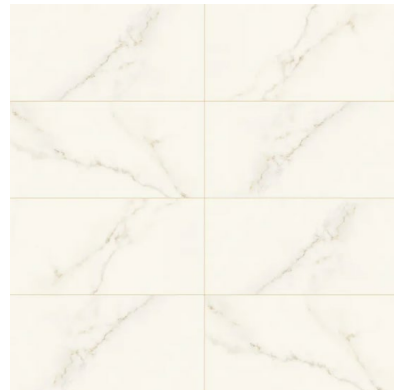

9 MIRROR

Full Height
Frameless | To Ceiling Height Max of 10Ft

1

2

3

4

5

6