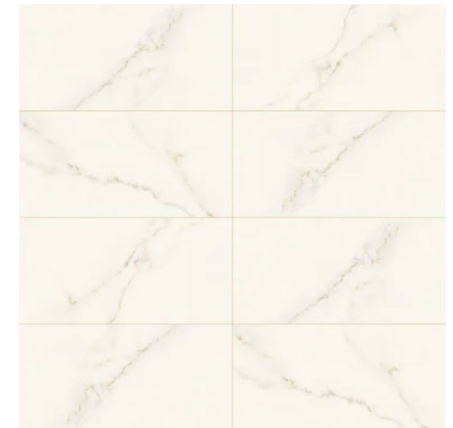

Designer Appointed Features | LAUNDRY

Designer Appointed Features are home details and finishes curated by the talented design professionals responsible for the distinctive looks found in our model homes.

1 FAUCET

Kohler Jolt
Polished Chrome | Pull-out

2 UTILITY SINK

Sterling Latitude
White | Undermount

3 CABINETS

Thermofoil Slab
White

4 CABINET HARDWARE

Pulls on Doors & Drawers
Matte Black | 635-160MB

5 COUNTERTOP

AZT Della Terra Quartz
White Sand | 1 1/2" Miter Edge

6 FLOORING-TILE

AZT Marvel
Calacatta Apuano | 12 x 24 Matte Porcelain

1

2

3

4

5

6