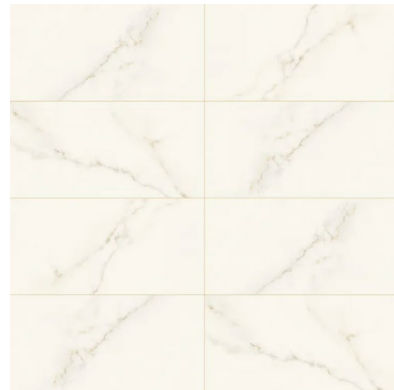

Designer Appointed Features | BED 3 BATH

Designer Appointed Features are home details and finishes curated by the talented design professionals responsible for the distinctive looks found in our model homes.

1 FAUCET

Kohler VENZA
Polished Chrome | Widespread

2 SINK

Kohler Verticyl
White | Rectangle Undermount

3 TUB SHOWER FIXTURES

Kohler VENZA
Polished Chrome

4 TOILET

Kohler Wellworth
White | Brevia Quick-Release Seat

5 BATH HARDWARE

Franklin Maxted
Polished Chrome | Towel Bar & TP Holder

6 COUNTERTOP

AZT Quartzite
Taj Mahal | 1 1/2" Miter Edge

7 TUB SHOWER WALLS - TILE

AZT Marvel
Calacatta Apuano | 12 x 24 Matte Porcelain

8 FLOORING - TILE

AZT Marvel
Calacatta Apuano | 12 x 24 Matte Porcelain

9 MIRROR

Full Height
Frameless | To Ceiling Height Max of 10Ft

1

2

3

4

5

6

7

8

9