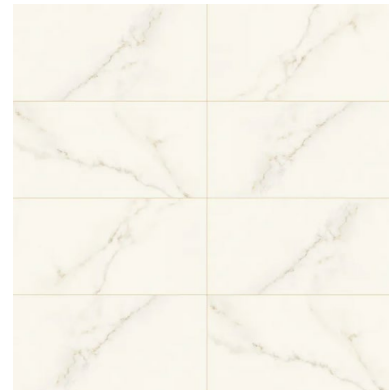

Designer Appointed Features | BED 4 BATH

Designer Appointed Features are home details and finishes curated by the talented design professionals responsible for the distinctive looks found in our model homes.

1 FAUCET

Kohler VENZA
Polished Chrome | Widespread

2 SINK

Kohler Verticyl
White | Rectangle Undermount

3 TUB SHOWER FIXTURES

Kohler VENZA
Polished Chrome

4 TOILET

Kohler Wellworth
White | Brevia Quick-Release Seat

5 BATH HARDWARE

Franklin Maxted
Polished Chrome | Towel Bar & TP Holder

6 COUNTERTOP

AZT Quartzite
Taj Mahal | 1 1/2" Miter Edge

7 TUB SHOWER WALLS - TILE

AZT Marvel
Calacatta Apuano | 12 x 24 Matte Porcelain

8 FLOORING - TILE

AZT Marvel
Calacatta Apuano | 12 x 24 Matte Porcelain

9 MIRROR

Full Height
Frameless | To Ceiling Height Max of 10Ft

1

2

3

4

5

6

7

8

9