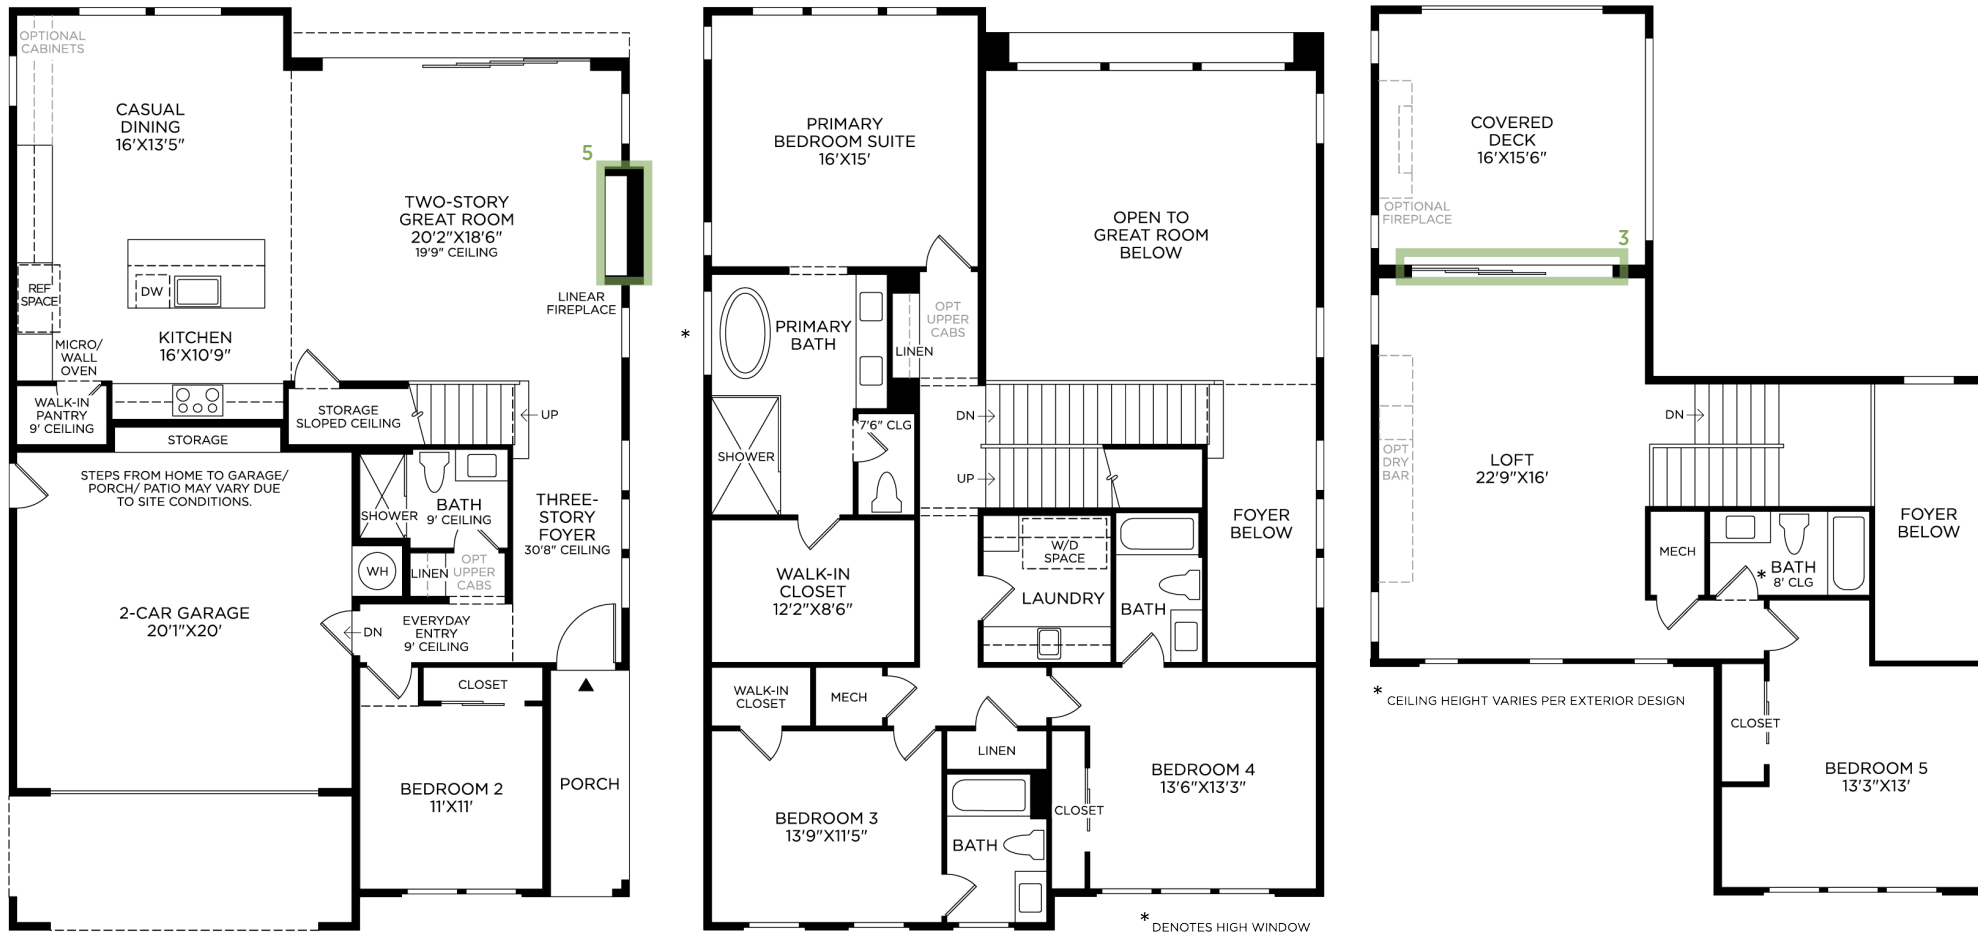

Designer Appointed Features | STRUCTURAL OPTIONS

Designer Appointed Features are home details and finishes curated by the talented design professionals responsible for the distinctive looks found in our model homes.

1 SOLAR PANELS - 5KW SYSTEM

MECN003 (not shown)

3 MULTI-SLIDE STACKED DOOR 12X8

EXDM0010

5 LINEAR FIREPLACE - 60" PRIMO II

FIRX0146

2 INTERIOR INSULATION PACKAGE

INUX0001 (not shown)

4 HYDRORAIL SHOWER COLUMN

PLMX0031 (not shown)