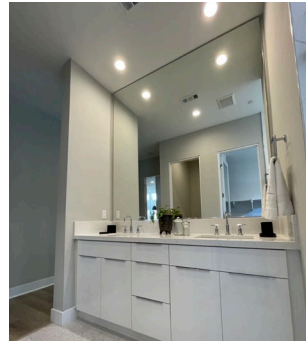

Designer Appointed Features | PRIMARY BATH

Designer Appointed Features are home details and finishes curated by the talented design professionals responsible for the distinctive looks found in our model homes.

1 FAUCET

Kohler VENZA
Polished Chrome | Widespread

2 SINK

Kohler Verticyl
White | Rectangle Undermount

3 SHOWER FIXTURES

Kohler Hydrorail
Polished Chrome | Rainhead & Hand Shower

4 TOILET

Kohler Archer
White | Cachet Quiet-Close Seat

5 BATH HARDWARE

Franklin Brass Maxted
Polished Chrome | Towel Ring & TP Holder

6 MIRROR

Full Height
Max 10'

1

2

3

4

5

6