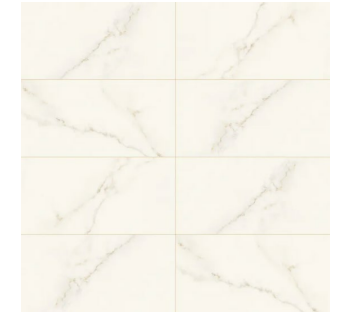

Designer Appointed Features | HALL BATH 1ST FLOOR

Designer Appointed Features are home details and finishes curated by the talented design professionals responsible for the distinctive looks found in our model homes.

1 FAUCET

Kohler Venza
Polished Chrome | Widespread

2 SINK

Kohler Verticyl
White | Rectangle Undermount

3 SHOWER FIXTURES

Kohler Venza
Polished Chrome

4 TOILET

Kohler Archer
White | Cachet Quiet-Close Seat

5 BATH HARDWARE

Franklin Brass Maxted
Polished Chrome | Towel Bar & TP Holder

6 MIRROR

Full Height
Max 10'

7 COUNTERTOP

AZT Della Terra Quartz
Serene | 1 1/2" Miter

8 SHOWER WALL TILE

AZT Marvel
Calacatta Apuano | 12x24 Polished Porcelain

9 SHOWER FLOOR TILE

AZT Marvel Puzzle
Calacatta Apuano | Matte Porcelain Mesh

10 FLOORING

AZT Pietra Italia
White | 12x24 Matte Porcelain

1

2

3

4

5

6

7

8

9

10