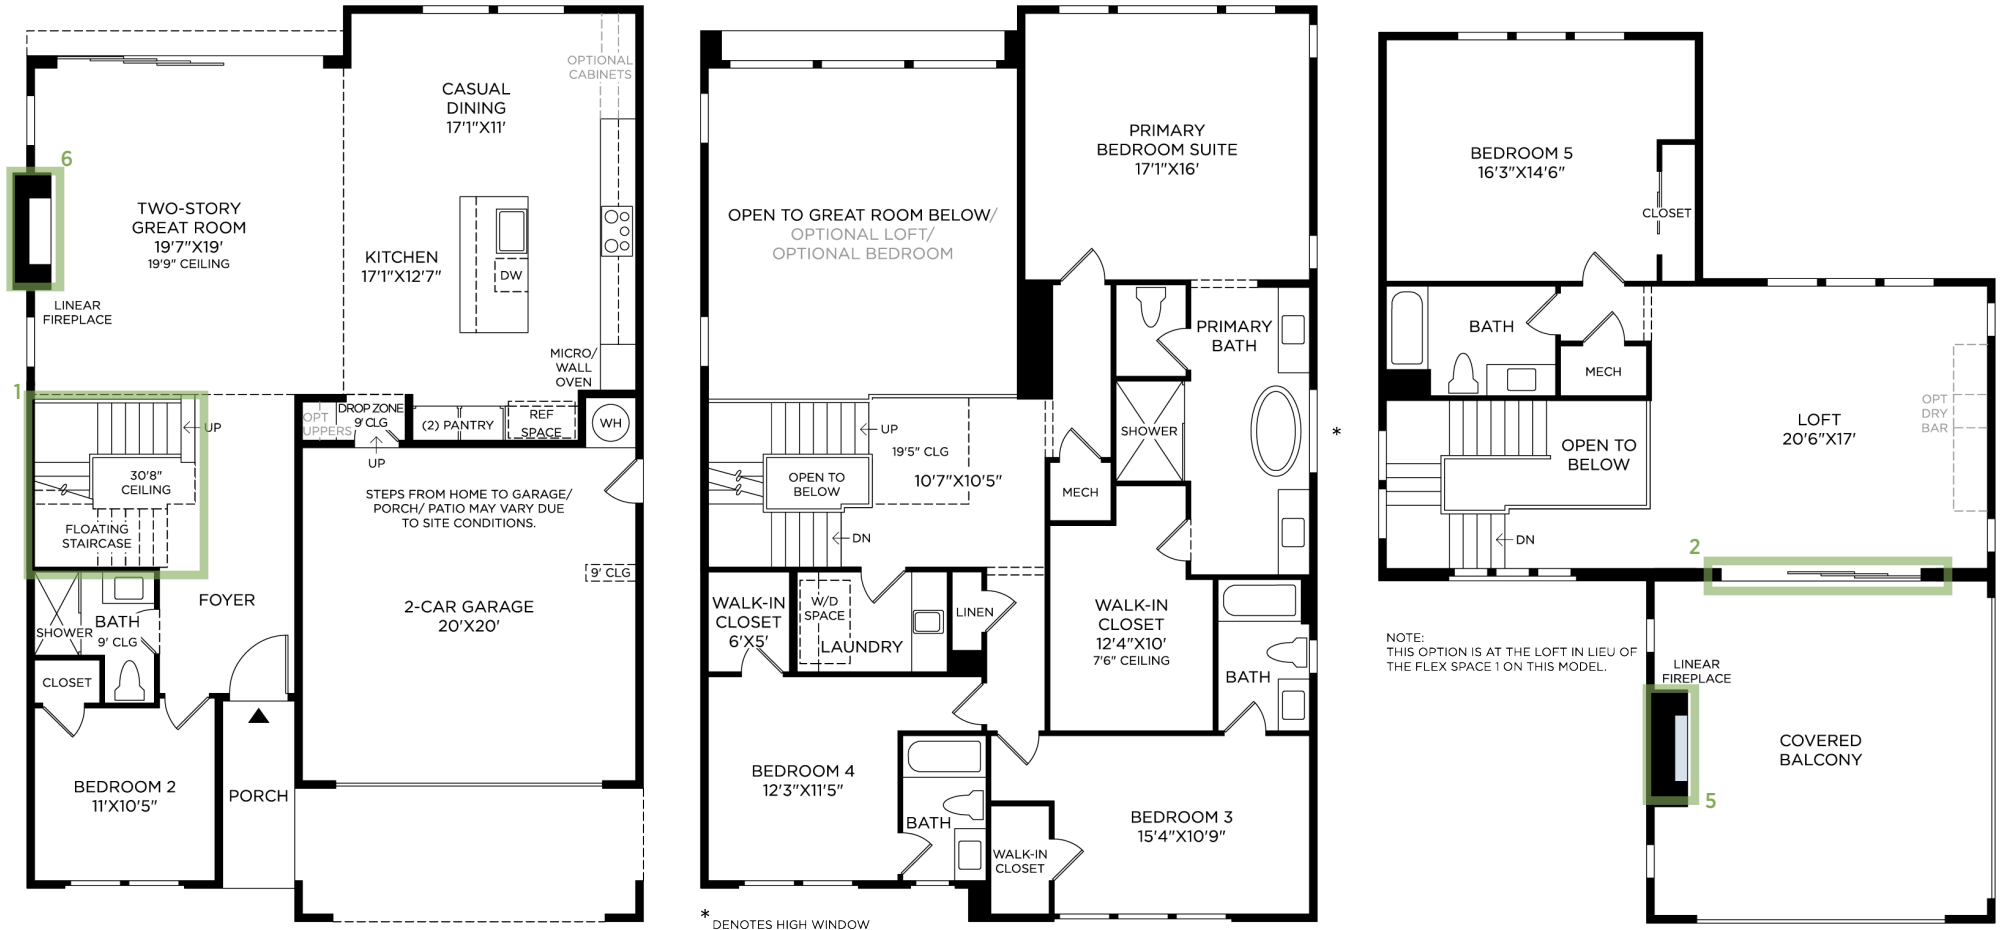

* DENOTES HIGH WINDOW

NOTE: THIS OPTION IS AT THE LOFT IN LIEU OF THE FLEX SPACE 1 ON THIS MODEL.

1 FLOATING STAIRCASE

3 SOLAR PANELS - 5KW SYSTEM

5 EXTERIOR FIREPLACE 48" LANAI

7 HYDRORAIL SHOWER COLUMN

(not shown)