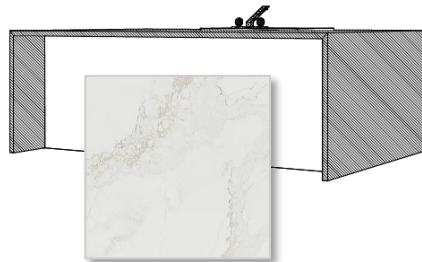

Designer Appointed Features | KITCHEN

Designer Appointed Features are home details and finishes curated by the talented design professionals responsible for the distinctive looks found in our model homes.

1 COUNTERTOP

Della Terra Quartz

Vallejo Gold | 3 cm

2 CABINETS

Hoffman Cabinets

Maple - Stained Champagne | Shaker Door

3 BACKSPLASH

Arizona Tile Paloma Picket

Cotton Gloss | 3x12 Ceramic Tile

4 FAUCET

Kohler Crue

Brushed Moderne Brass | Single-Handle | Pull-Down

5 SINK

Kohler Vault

Stainless Steel | Under-Mount | Single Basin

6 FLOORING - HARDWOOD

Shaw Homeland Oak

Anthem | 7" W Plank

7 ISLAND COUNTERTOP WATERFALL SIDES

Della Terra Quartz

Vallejo Gold | 3 cm

1

2

3

4

5

6

7