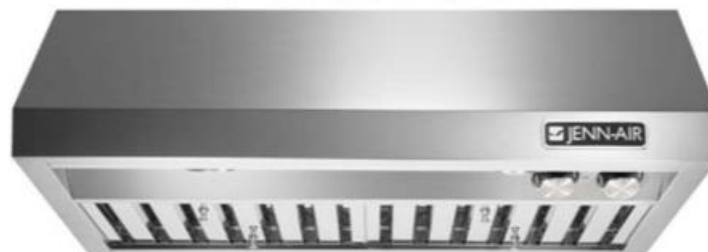

JennAir Gas Rangetop

- 20K BTU stacked power-burner
- 18K BTU dual-stacked power burner
- 9K BTU dual-stacked power burner
- Electronic Ignition and Flame-Sensing™ re-ignition
- Cast Iron grates
- Halo-Effect Knobs (LED)