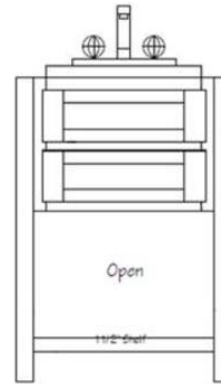

Designer Appointed Features | POWDER ROOM

Designer Appointed Features are home details and finishes curated by the talented design professionals responsible for the distinctive looks found in our model homes.

1 COUNTERTOP

Della Terra Quartz
Vallejo Gold | 3 cm

2 VANITY CABINET

Hoffman Cabinets Modern
Maple - Stained Champagne | Shaker Drawer (Fixed)

3 FLOOR TILE

Arizona Tile Lagos
Ivory Matte | 12x24 Porcelain Tile

4 FAUCET

Kohler Hint-Pitch
Brushed Moderne Brass | Widespread Handles

5 SINK

Kohler Caxton
White | Under-Mount | Oval

6 BATH ACCESSORIES

Kohler Elate
Brushed Moderne Brass

7 TOILET

Sterling Windham
White | Elongated Bowl | Quiet-Close | 1.28 GPF

8 MIRROR FRAME

Hoffman Cabinets
Maple - Stained Champagne

1

2

3

4

5

6

7

8