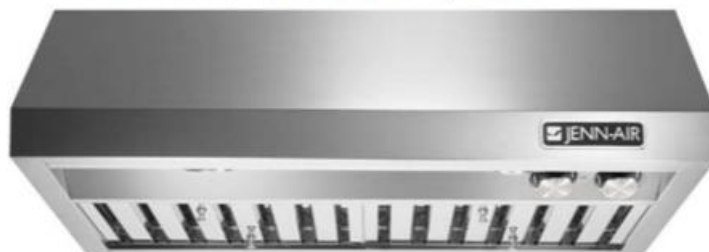

JennAir Under-Cabinet Vent Hood

- 12sone rating
- 2 halogen lights / 2 lighting levels
- 4-Speed precise knob controls
- 600 CFM fan – requires damper (per code)
- Dishwasher-safe commercial-style baffle filter