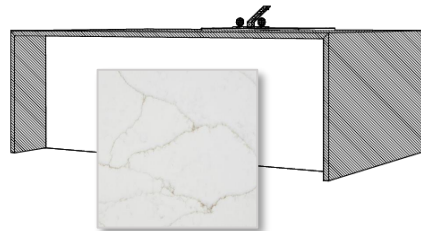

Designer Appointed Features | KITCHEN

Designer Appointed Features are home details and finishes curated by the talented design professionals responsible for the distinctive looks found in our model homes.

1 COUNTERTOP

Della Terra Quartz

Citrine | 3 cm

2 CABINETS

Hoffman Cabinets

Painted - Aesthetic White | Shaker Door

3 BACKSPLASH

Arizona Tile Paloma Long Hex

Pumice Gloss | 4x8 Ceramic Tile

4 FAUCET

Kohler Cruie

Vibrant Stainless | Single-Handle | Pull-Down

5 SINK

Kohler Vault

Stainless Steel | Under-Mount | Single Basin

6 FLOORING - HARDWOOD

Shaw TB Homeland Oak

Tradition | 7" W Plank

7 ISLAND COUNTERTOP WATERFALL SIDES

Della Terra Quartz

Citrine | 3 cm

1

2

3

4

5

6

7