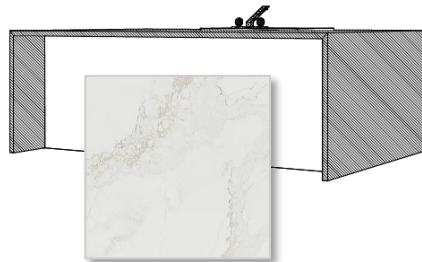

Designer Appointed Features | KITCHEN

Designer Appointed Features are home details and finishes curated by the talented design professionals responsible for the distinctive looks found in our model homes.

1 COUNTERTOP

Della Terra Quartz

Vallejo Gold | 3 cm

2 CABINETS

Hoffman Cabinets

Maple - Stained Champagne | Shaker Door

3 BACKSPLASH

Arizona Tile Paloma Picket

Cotton Gloss | 3x12 Ceramic Tile

4 FAUCET

Kohler Cruë

Brushed Moderne Brass | Single-Handle | Pull-Down

5 SINK

Kohler Vault

Stainless Steel | Under-Mount | Single Basin

6 FLOORING - HARDWOOD

Shaw Homeland Oak

Anthem | 7" W Plank

7 ISLAND COUNTERTOP WATERFALL SIDES

Della Terra Quartz

Valejo Gold | 3 cm

1

2

3

4

5

6

7