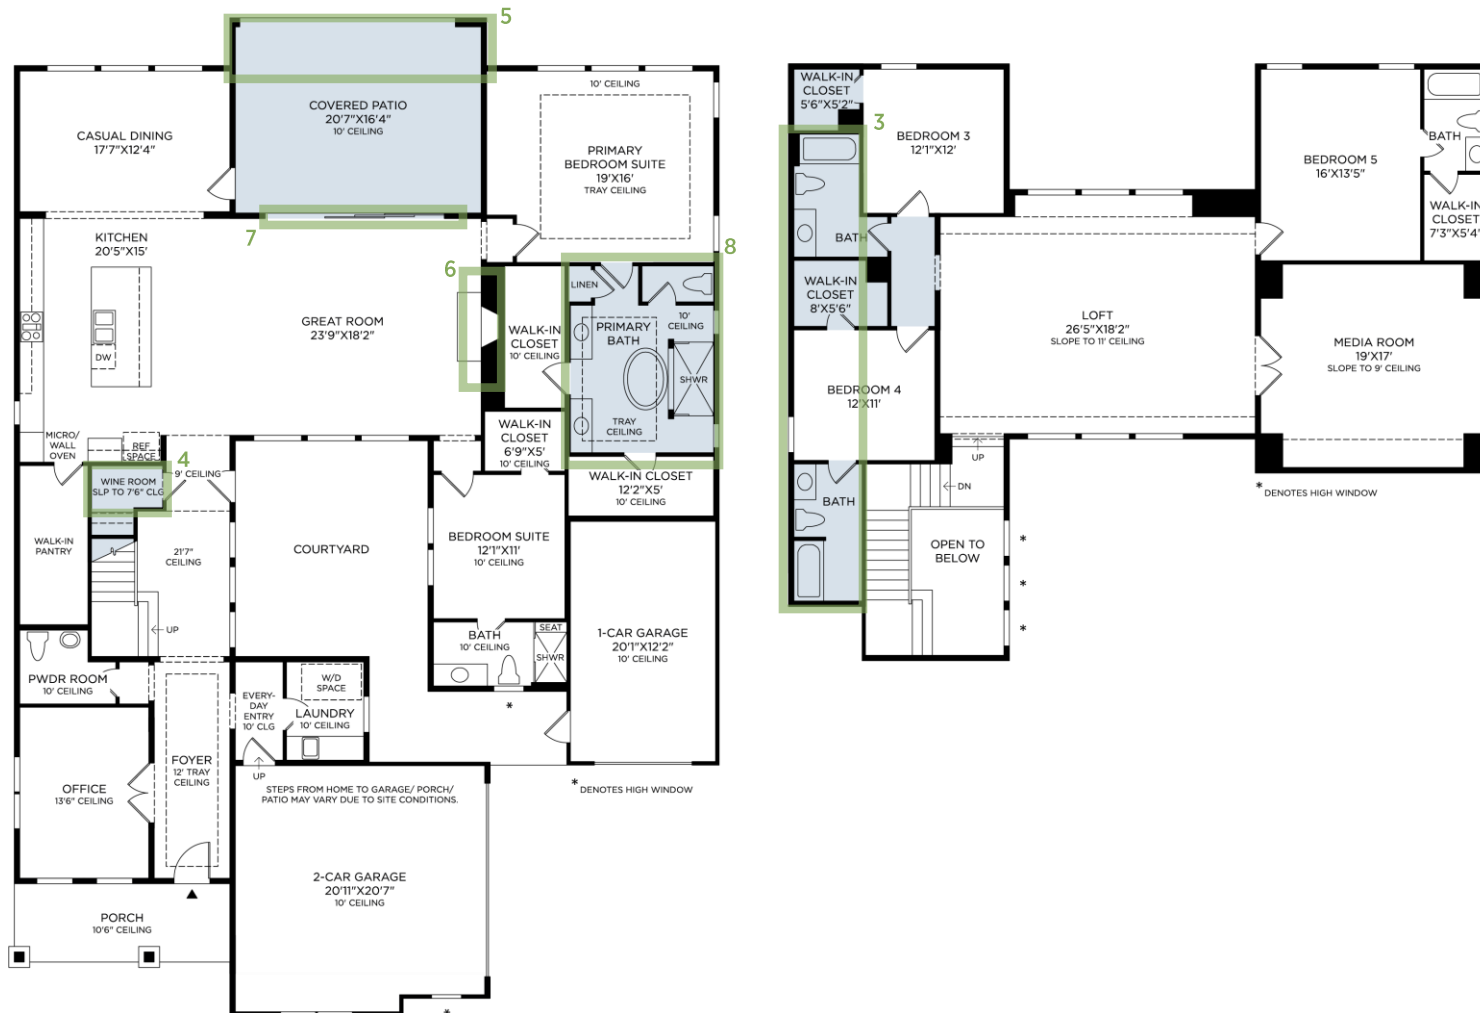

1 8' GARAGE DOOR
(not shown)

4 WINE ROOM

7 MULTI-SLIDE STACKED DOOR

10 SHOWER WITH TILE FLOOR ILO TUB
(not shown)

2 BED SUITE BATH SHOWER ILO TUB
(not shown)

5 EXTENDED COVERED PATIO

8 ALTERNATE PRIMARY BATH

11 PRIMARY BATH SHOWERHEAD AND FREE-STANDING TUB
(not shown)

3 TWO FULL BATHS

6 LINEAR FIREPLACE

9 SHOWER SEAT ADDITION, BEDROOM 5 AND BEDROOM SUITE
(not shown)

12 IRON FRONT DOOR
(not shown)

Designer Appointed Features | INTERIOR SELECTIONS