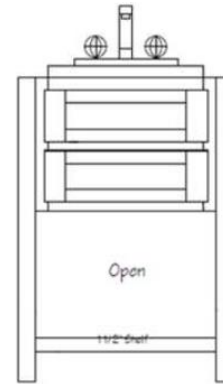

Designer Appointed Features | POWDER ROOM

Designer Appointed Features are home details and finishes curated by the talented design professionals responsible for the distinctive looks found in our model homes.

1 COUNTERTOP

Della Terra Quartz
Vallejo Gold | 3 cm

2 VANITY CABINET

Hoffman Cabinets Modern
Maple - Stained Champagne | Shaker Drawer (Fixed)

3 FLOOR TILE

Arizona Tile Lagos
Ivory Matte | 12x24 Porcelain Tile

4 FAUCET

Kohler Hint-Pitch
Brushed Moderne Brass | Widespread Handles

5 SINK

Kohler Caxton
White | Under-Mount | Oval

6 BATH ACCESSORIES

Kohler Elate
Brushed Moderne Brass

7 TOILET

Sterling Windham
White | Elongated Bowl | Quiet-Close | 1.28 GPF

8 MIRROR FRAME

Hoffman Cabinets
Maple - Stained Champagne

1

2

3

4

5

6

7

8