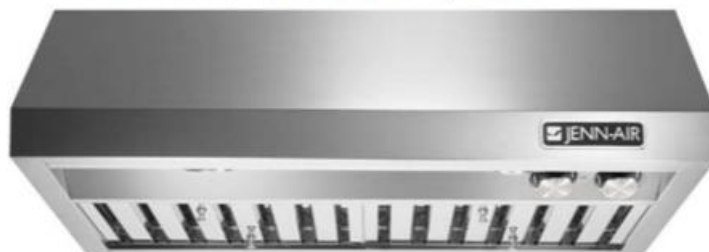

JennAir Gas Rangetop

- 20K BTU stacked power-burner
- 18K BTU dual-stacked power burner
- 9K BTU dual-stacked power burner
- Electronic Ignition and Flame-Sensing™ re-ignition
- Cast Iron grates
- Halo-Effect Knobs (LED)