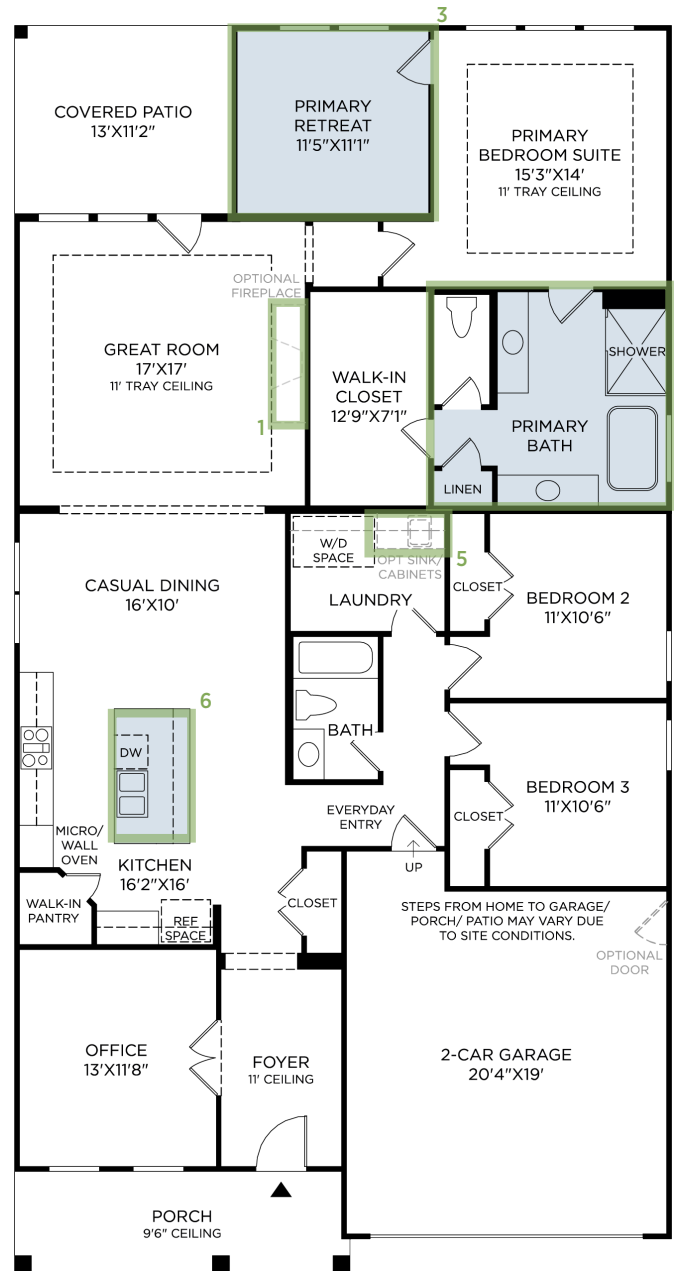

1 ELECTRIC SCION 55" FIREPLACE

PC106087

2 ALTERNATE PRIMARY BATHROOM

PC263120

3 PRIMARY RETREAT

PC263114

4 PRE-PLUMB FOR H/C WATER

PC047242 (not shown)

5 LAUNDRY ROOM SINK W/ CABINETS

PC048386

6 ALTERNATE KITCHEN ISLAND

PC263149

7 RAIN GLASS WINDOW

PC026704 (not shown)

Designer Appointed Features | INTERIOR SELECTIONS

Designer Appointed Features are home details and finishes curated by the talented design professionals responsible for the distinctive looks found in our model homes.

1 WALL PAINT

Sherwin Williams
Pure White SW7005 | Flat

2 INTERIOR DOORS

2-Panel Square
Extra White | Hollow Core

3 INTERIOR DOOR HANDLES

Kwikset Halifax
Matte Black

4 FLOORING-CARPET

Shaw Fort Washington
Creampuff