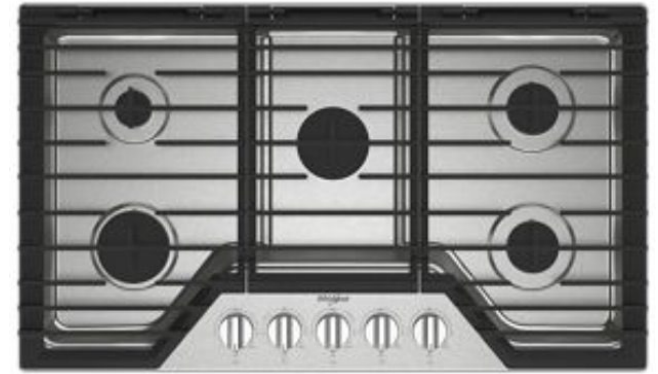

Designer Appointed Features | KITCHEN APPLIANCES

Designer Appointed Features are home details and finishes curated by the talented design professionals responsible for the distinctive looks found in our model homes.

1 UNDERCABINET VENT HOOD

36" 400 CFM Hood
Stainless Steel

2 COOKTOP

Whirlpool 36" Gas Cooktop
Stainless Steel

3 MICROWAVE / WALL OVEN

Whirlpool Combo Wall Oven
Stainless Steel

4 DISHWASHER

Whirlpool 24" Dishwasher
Stainless Steel

1

2

3

4