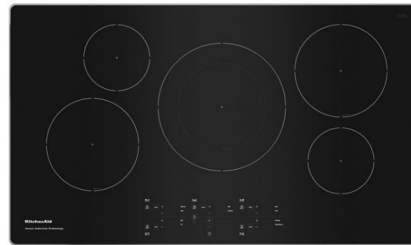

5 DISHWASHER

KitchenAid
44 dBA

1

2

3

4

5

Designer Appointed Features | MULTI-GEN SUITE