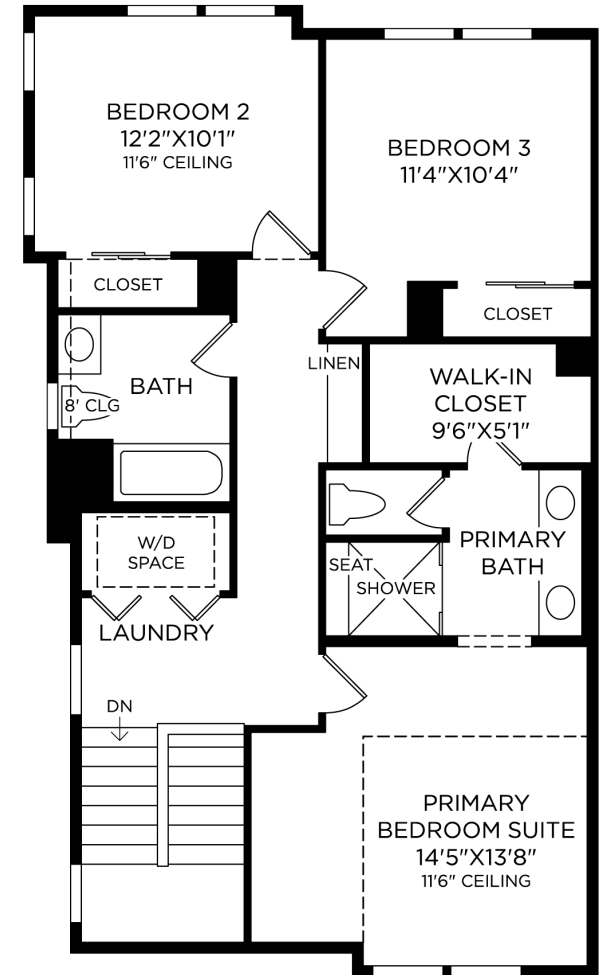

* MINIMUM CEILING HEIGHT IS 7'6" CEILING.
SEE SALES REPRESENTATIVE FOR DETAILS.

** MECHANICAL CLOSET MAY VARY PER UNIT.
SEE SALES REPRESENTATIVE FOR DETAILS.

Designer Appointed Features | INTERIOR SELECTIONS