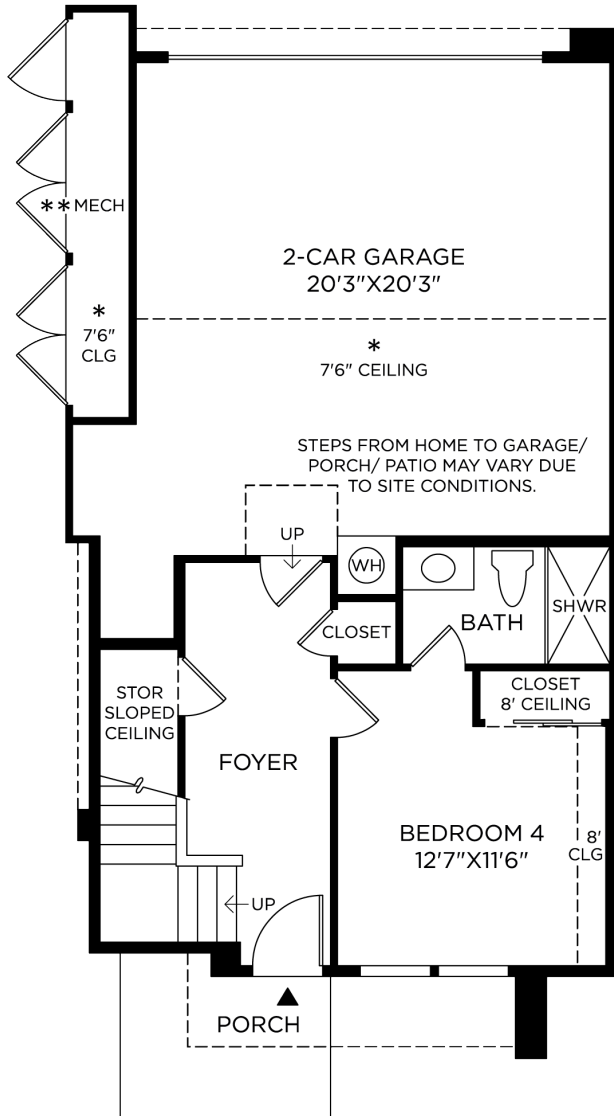

* MINIMUM CEILING HEIGHT IS 7'6" CEILING.
SEE SALES REPRESENTATIVE FOR DETAILS.

** MECHANICAL CLOSET MAY VARY PER UNIT.
SEE SALES REPRESENTATIVE FOR DETAILS.

Designer Appointed Features | INTERIOR SELECTIONS