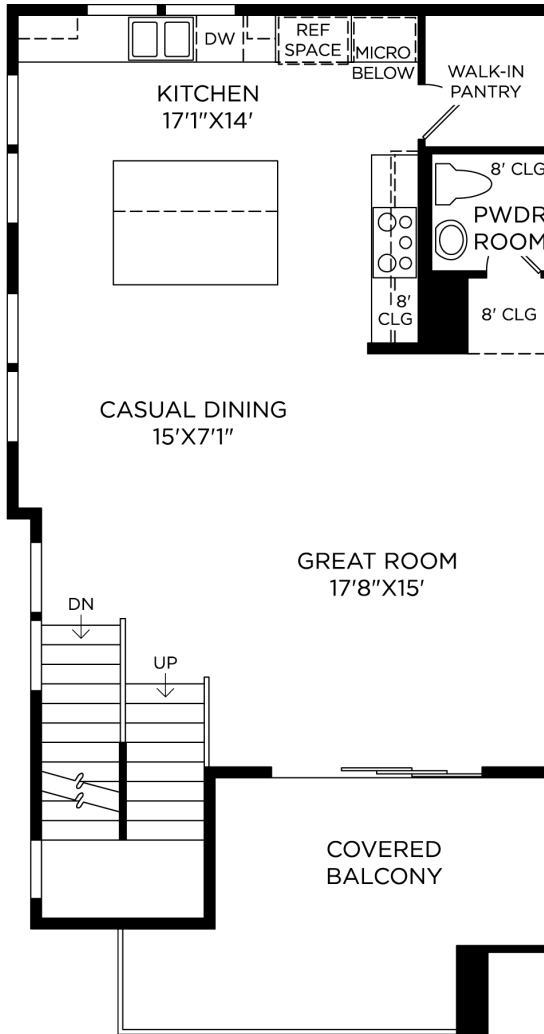

* MINIMUM CEILING HEIGHT IS 7'6" CEILING.
SEE SALES REPRESENTATIVE FOR DETAILS.

** MECHANICAL CLOSET MAY VARY PER UNIT.
SEE SALES REPRESENTATIVE FOR DETAILS.

Designer Appointed Features | INTERIOR SELECTIONS