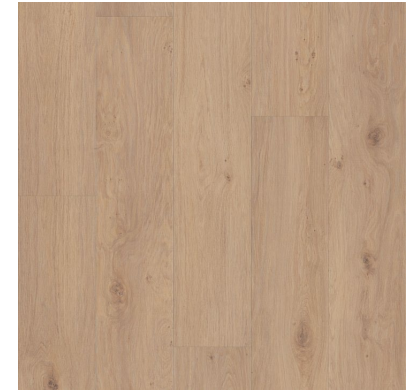

5 BACKSPLASH

Arizona Tile
Ivory Vein Cut | Invictus Large Chevron

6 FLOORING-LVP

Shaw Floors
Occasional Beige | Homestead

7 FAUCET

Kohler
Matte Black | Crue

8 SINK

Sterling
Stainless Steel | McAllister