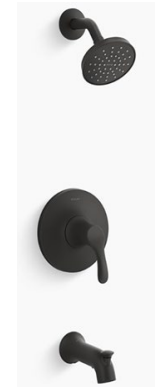

Designer Appointed Features | SECONDARY BATHROOM

Designer Appointed Features are home details and finishes curated by the talented design professionals responsible for the distinctive looks found in our model homes.

1 CABINETS

Precision Cabinets
Beech Nutmeg | Shaker Door

2 HARDWARE

Blackrock Pull
Black Bronze

3 COUNTERTOP

Piedra fina
Glacier White

4 FAUCET

Kohler
Matte Black | Simplice

5 SINK

Kohler
White | Caxton

6 TUB/SHOWER WALLS

Piedra fina
Glacier White

7 TUB

Sterling Ensemble
White

8 SHOWER FIXTURES

Kohler
Matte Black | Simplice

9 TOILET

Kohler
White | Highline

10 BATH ACCESSORIES

Kohler
Matte Black | Simplice

1

2

3

4

5

6

7

8

9

10