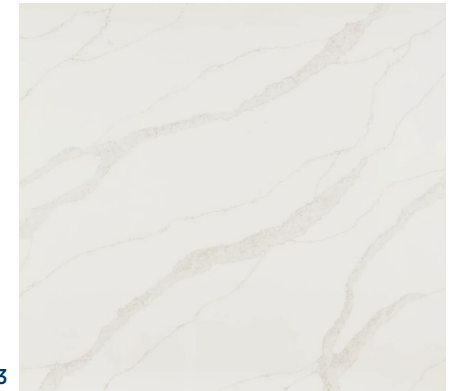

5 BACKSPLASH

Arizona Tile
Ivory Vein Cut | Invictus Large Chevron

6 FLOORING-LVP

Shaw Floors
Occasional Beige | Homestead

7 FAUCET

Kohler
Matte Black | Crue

8 SINK

Sterling
Stainless Steel | McAllister