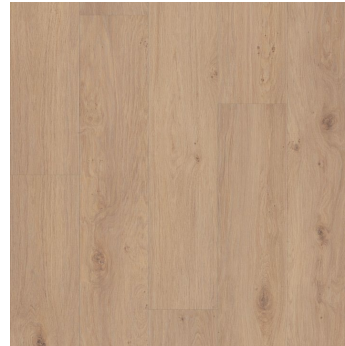

Designer Appointed Features | INTERIOR SELECTIONS

Designer Appointed Features are home details and finishes curated by the talented design professionals responsible for the distinctive looks found in our model homes.

1 WALL PAINT

Sherwin Williams
Pure White 7005
All Walls, Ceiling, Doors & Trim

2 INTERIOR DOORS

White | 8' 2-Panel Hollow Core

3 INTERIOR DOOR HANDLES

Kwikset | Milan
Polished Chrome | Square Lever

4 FLOORING-LUXURY VINYL PLANK

Shaw | Homestead
Occasional Beige

5 FLOORING - TILE

Brook Tile | Brook
Cream 17x17 | Straight-Set

6 FLOORING - CARPET

Shaw | Union Terrace
Free Spirit

1

2

3

4

5

6