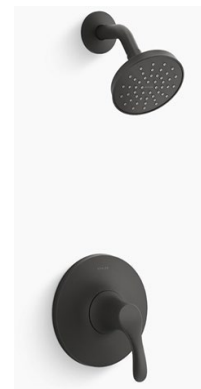

Designer Appointed Features | PRIMARY BATHROOM

Designer Appointed Features are home details and finishes curated by the talented design professionals responsible for the distinctive looks found in our model homes.

1 CABINETS

Precision Cabinets
Beech Nutmeg | Shaker Door

2 HARDWARE

Blackrock Pull
Black Bronze

3 COUNTERTOP

Piedrafina
Glacier White

4 FAUCET

Kohler
Matte Black | Simplice

5 SINK

Kohler
White | Caxton

6 SHOWER WALLS

Piedrafina
Glacier White

7 SHOWER TILE—FLOOR

Dal Tile
Arctic White | Color Wheel 2x2

8 SHOWER FIXTURES

Kohler
Matte Black | Simplice

9 TOILET

Kohler
White | Highline

10 BATH ACCESSORIES

Kohler
Matte Black | Simplice

11 LIGHTING

Progress Lighting
Matte Black | Replay

1

2

3

4

5

6

7

8

9

10

11