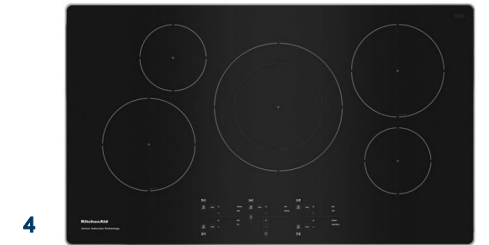

Designer Appointed Features | KITCHEN APPLIANCES

Designer Appointed Features are home details and finishes curated by the talented design professionals responsible for the distinctive looks found in our model homes.

1 HOOD

KitchenAid
36" Hood | 585 CFM

2 MICROWAVE

KitchenAid
Microwave Drawer

3 OVEN

KitchenAid
30" Electric Oven

4 COOKTOP

KitchenAid
36" Induction Cooktop

5 DISHWASHER

KitchenAid
44 dBA