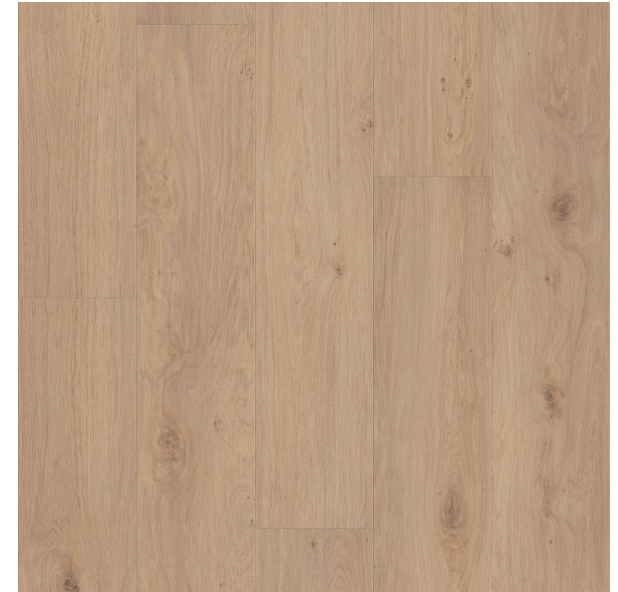

Designer Appointed Features | POWDER ROOM

Designer Appointed Features are home details and finishes curated by the talented design professionals responsible for the distinctive looks found in our model homes.

1 PEDESTAL SINK

Sterling
White | Sacramento

2 FAUCET

Kohler
Polished Chrome | Simplice

3 TOILET

Kohler
White | Highline

4 LVP FLOORING

Shaw
Occasional Beige | Homestead

1

2

3

4