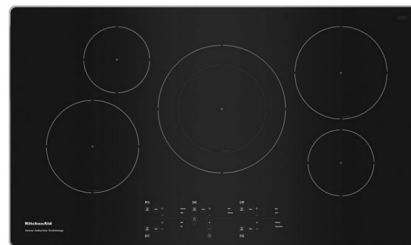

Designer Appointed Features | KITCHEN APPLIANCES

Designer Appointed Features are home details and finishes curated by the talented design professionals responsible for the distinctive looks found in our model homes.

1 HOOD

KitchenAid
36" Hood | 585 CFM

2 MICROWAVE

KitchenAid
Microwave Drawer

3 OVEN

KitchenAid
30" Electric Oven

4 COOKTOP

KitchenAid
36" Induction Cooktop

5 DISHWASHER

KitchenAid
44 dBA

1

2

3

4

5