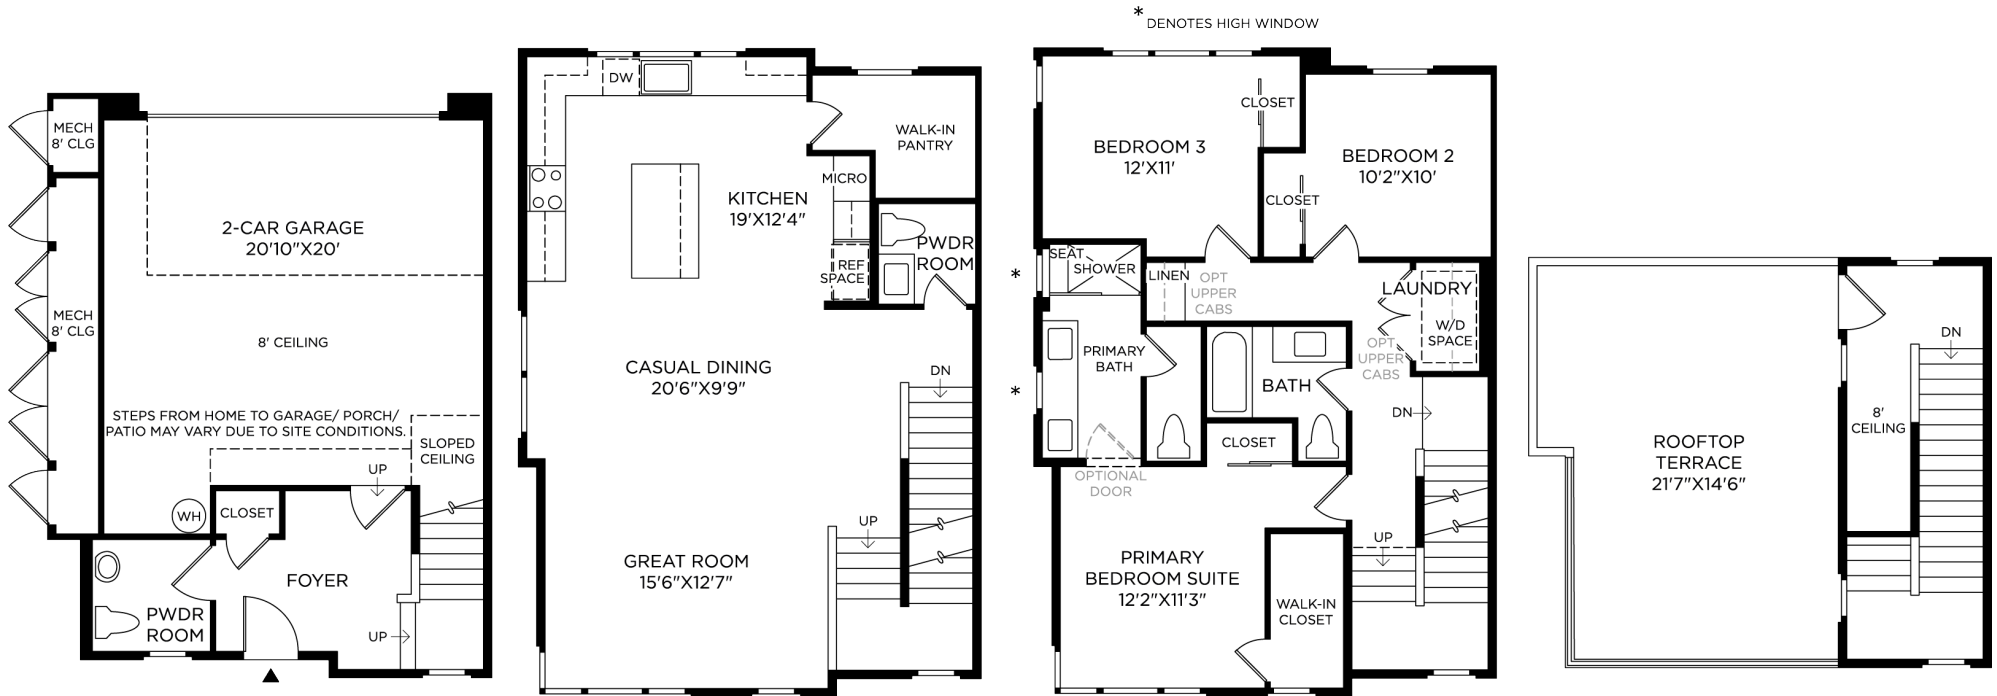

Designer Appointed Features | ARCHITECTURAL SELECTIONS

Designer Appointed Features are home details and finishes curated by the talented design professionals responsible for the distinctive looks found in our model homes.