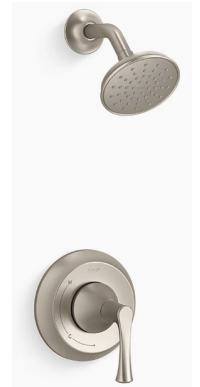

Dal Tile

Arctic White | Color Wheel 2x2

8 SHOWER FIXTURES

Kohler

Brushed Nickel | Buckley

9 TOILET

Kohler

White | Highline

4

5

6

7

8

9

10

11