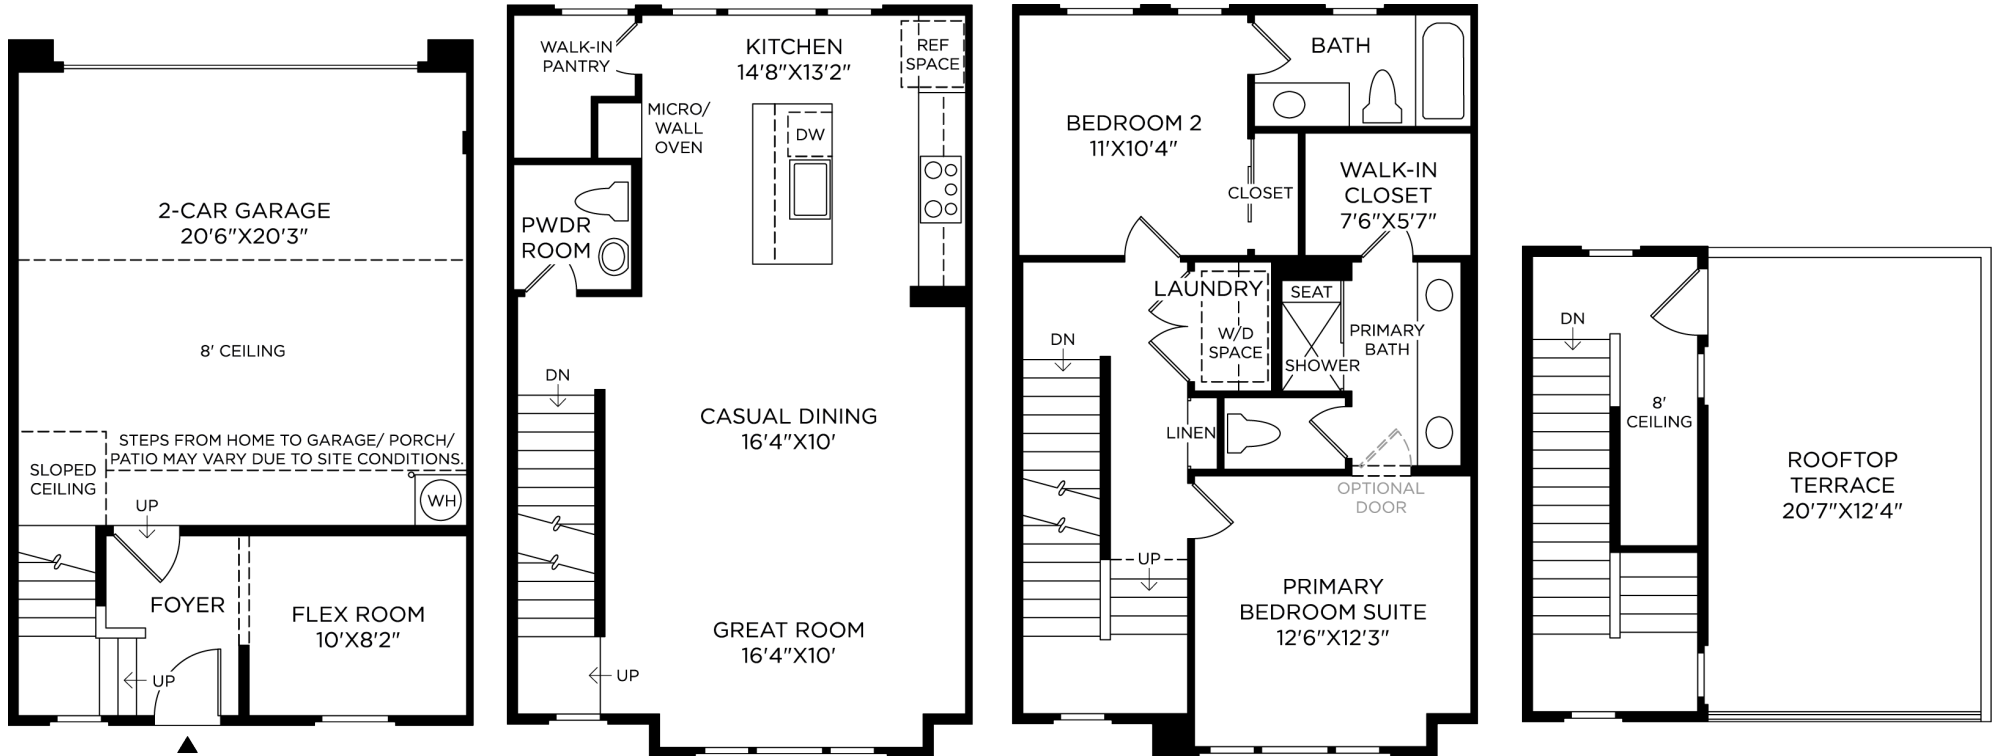

Designer Appointed Features | ARCHITECTURAL SELECTIONS

Designer Appointed Features are home details and finishes curated by the talented design professionals responsible for the distinctive looks found in our model homes.