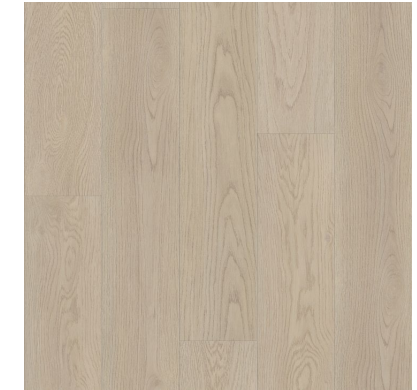

5 BACKSPLASH

Arizona Tile
Pumice Glossy | Paloma Long Hex

6 FLOORING-LVP

Shaw Floors
Shell Taupe | Homestead Plank

7 FAUCET

Kohler
Polished Chrome | Crue

8 SINK

Sterling
Stainless Steel | McAllister