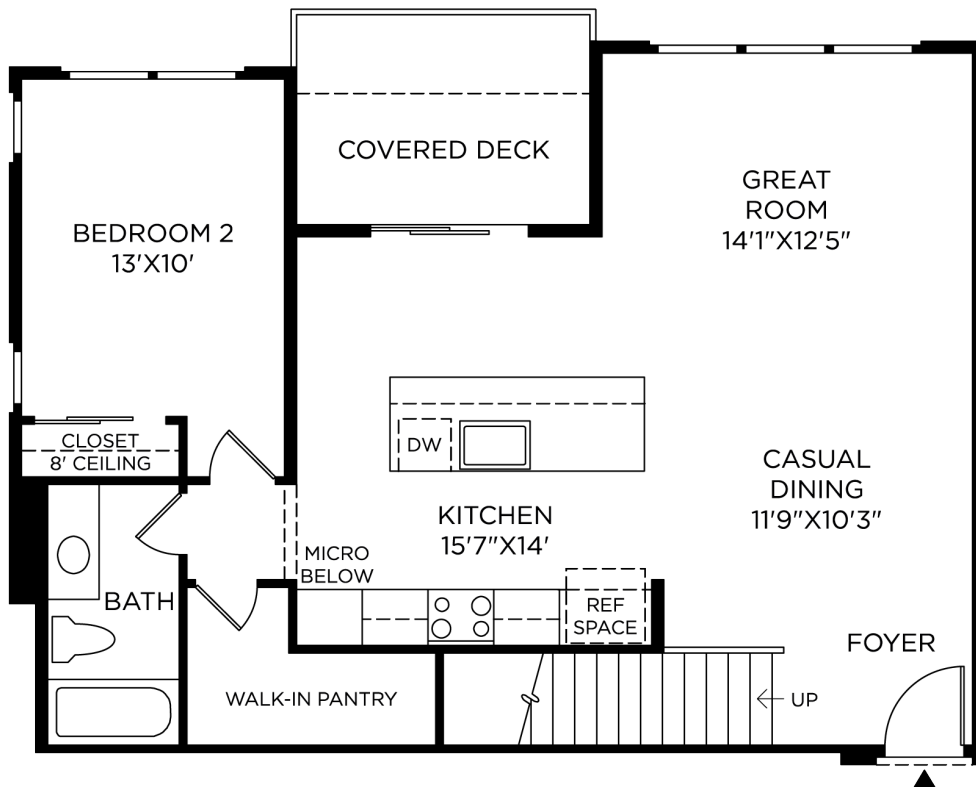

Designer Appointed Features | ARCHITECTURAL SELECTIONS

Designer Appointed Features are home details and finishes curated by the talented design professionals responsible for the distinctive looks found in our model homes.