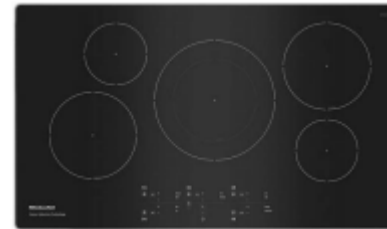

5 COOKTOP

KitchenAid
36" Cooktop

6 DISHWASHER

KitchenAid
41 dBA

1

2

3

4