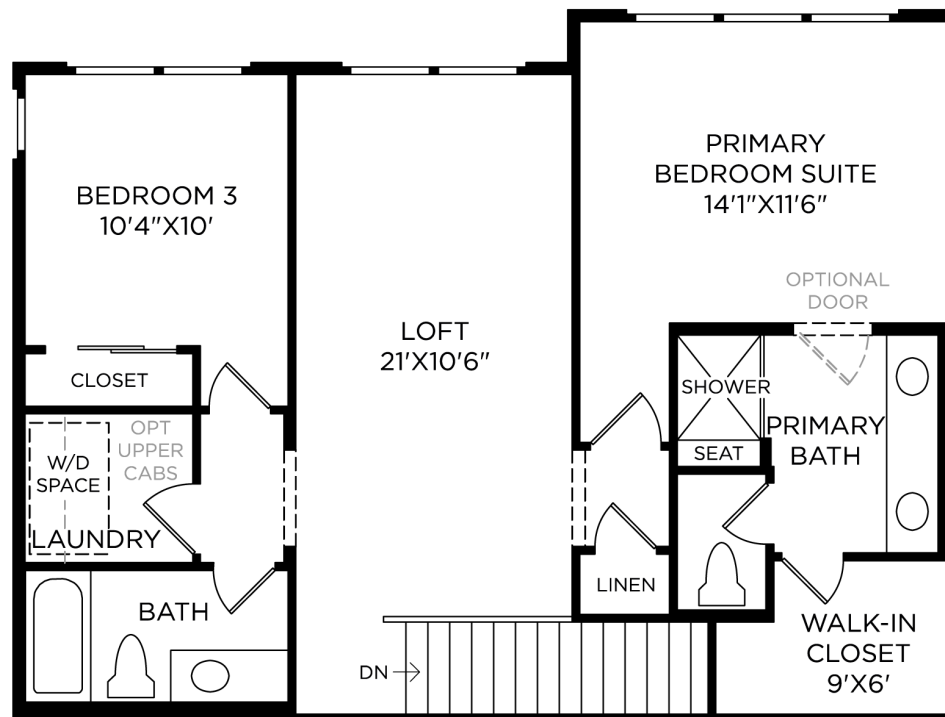

Designer Appointed Features | ARCHITECTURAL SELECTIONS

Designer Appointed Features are home details and finishes curated by the talented design professionals responsible for the distinctive looks found in our model homes.