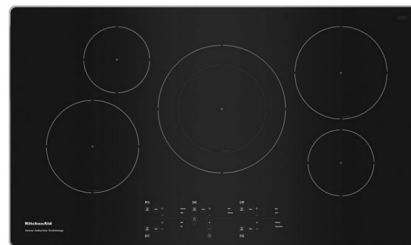

5 DISHWASHER

KitchenAid
44 dBA

1

2

3

4

5

Designer Appointed Features | POWDER ROOM - 1st FLOOR