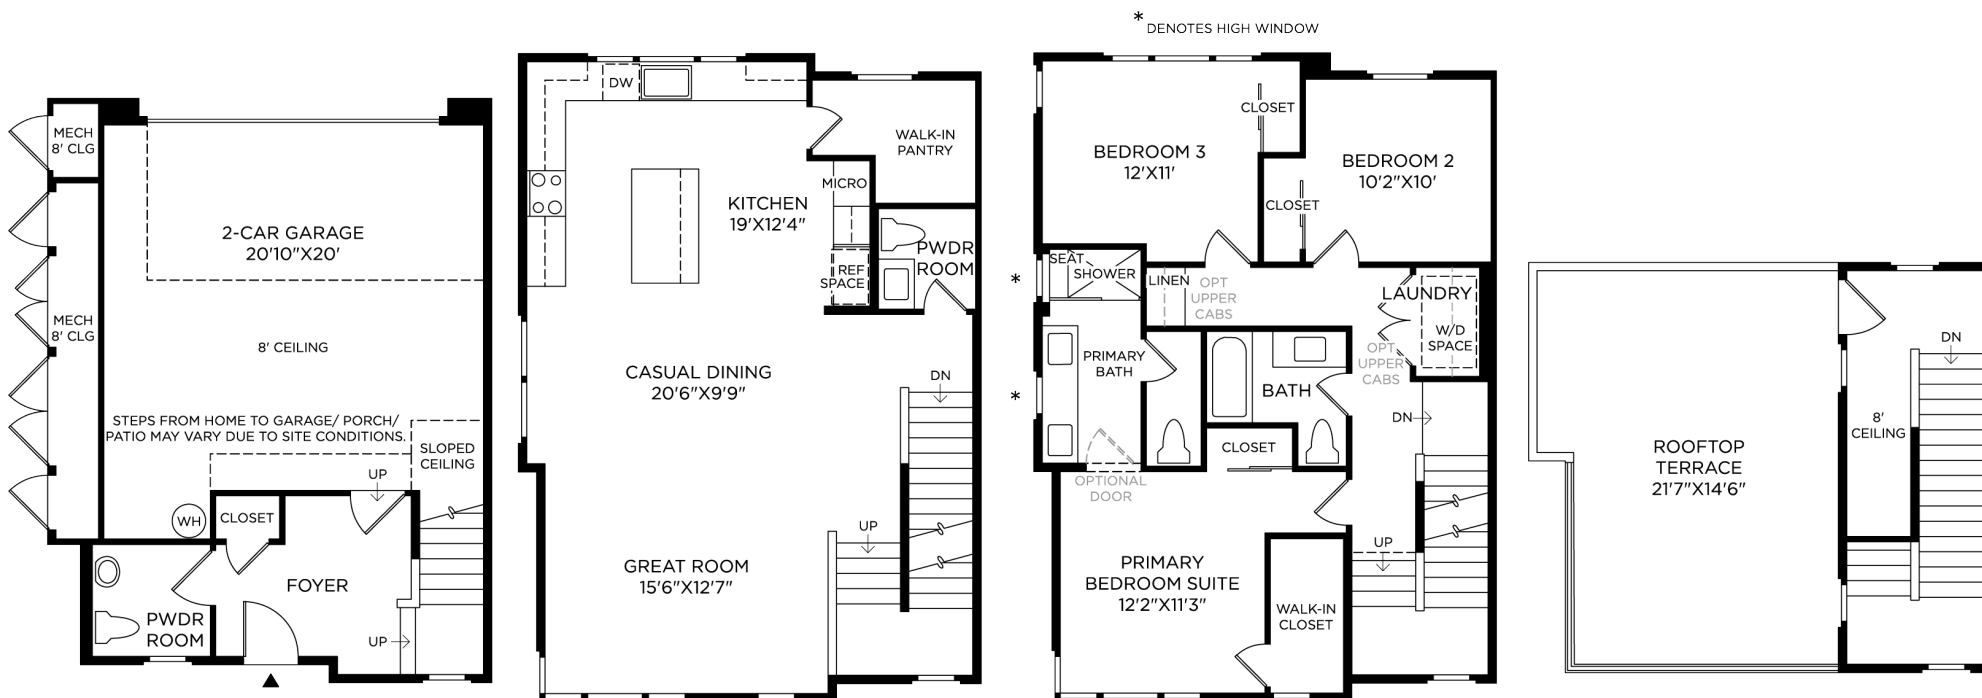

Designer Appointed Features | ARCHITECTURAL SELECTIONS

Designer Appointed Features are home details and finishes curated by the talented design professionals responsible for the distinctive looks found in our model homes.