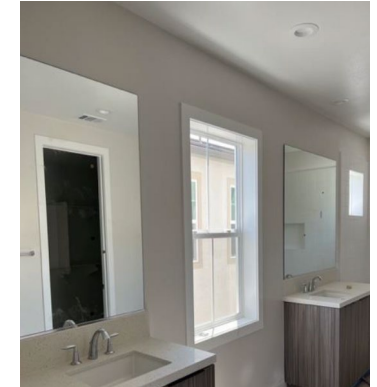

Designer Appointed Features | BED 5 BATH

Designer Appointed Features are home details and finishes curated by the talented design professionals responsible for the distinctive looks found in our model homes.

1 FAUCET

Kohler Venza Collection
Polished Chrome | Widespread

2 SINK

Kohler Caxton
White | Rectangle Undermount

3 TUB SHOWER FIXTURES

Kohler Venza Collection
Polished Chrome

4 TOILET

Kohler Wellworth
White | Standard Height | Quiet-Close

5 BATH HARDWARE

Franklin Brass Maxed Collection
Polished Chrome | Towel & Paper holder

6 MIRROR

Included Mirror

1

2

3

4

5

6