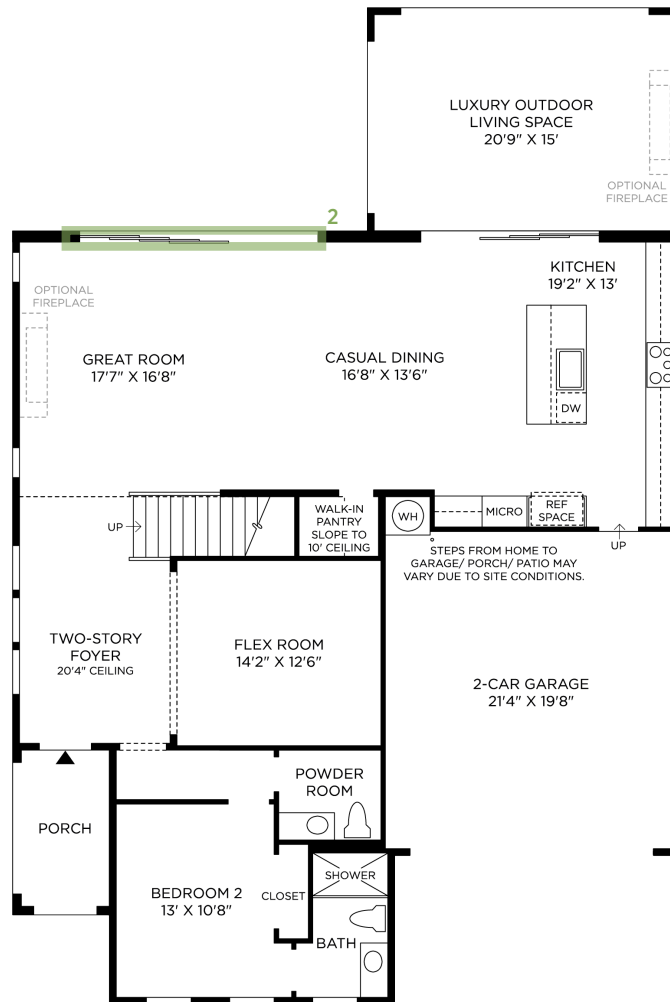

Designer Appointed Features | STRUCTURAL OPTIONS

Designer Appointed Features are home details and finishes curated by the talented design professionals responsible for the distinctive looks found in our model homes.

1 SOLAR
(not shown)

3 INTERIOR INSULATION
(not shown)

2 MULTI-SLIDE STACKED DOOR 16X8

4 HYDRORAIL
(not shown)