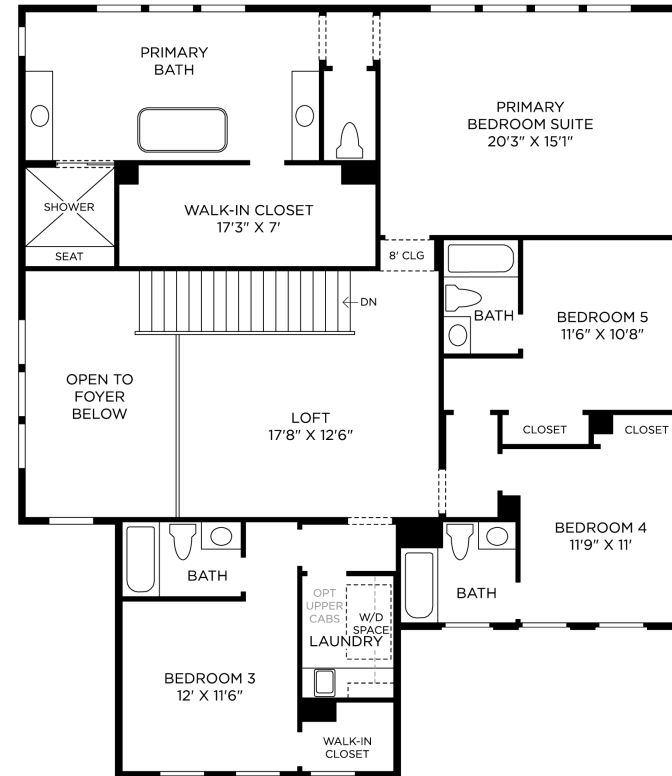

Designer Appointed Features | STRUCTURAL OPTIONS

Designer Appointed Features are home details and finishes curated by the talented design professionals responsible for the distinctive looks found in our model homes.

1 SOLAR
(not shown)

3 INTERIOR INSULATION
(not shown)

2 MULTI-SLIDE STACKED DOOR 16X8

4 HYDRORAIL
(not shown)