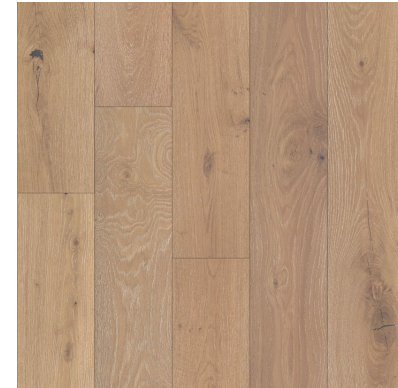

Kingston Oak | Tapestry

1

2

3

4

Designer Appointed Features | PRIMARY BATHROOM

Designer Appointed Features are home details and finishes curated by the talented design professionals responsible for the distinctive looks found in our model homes.