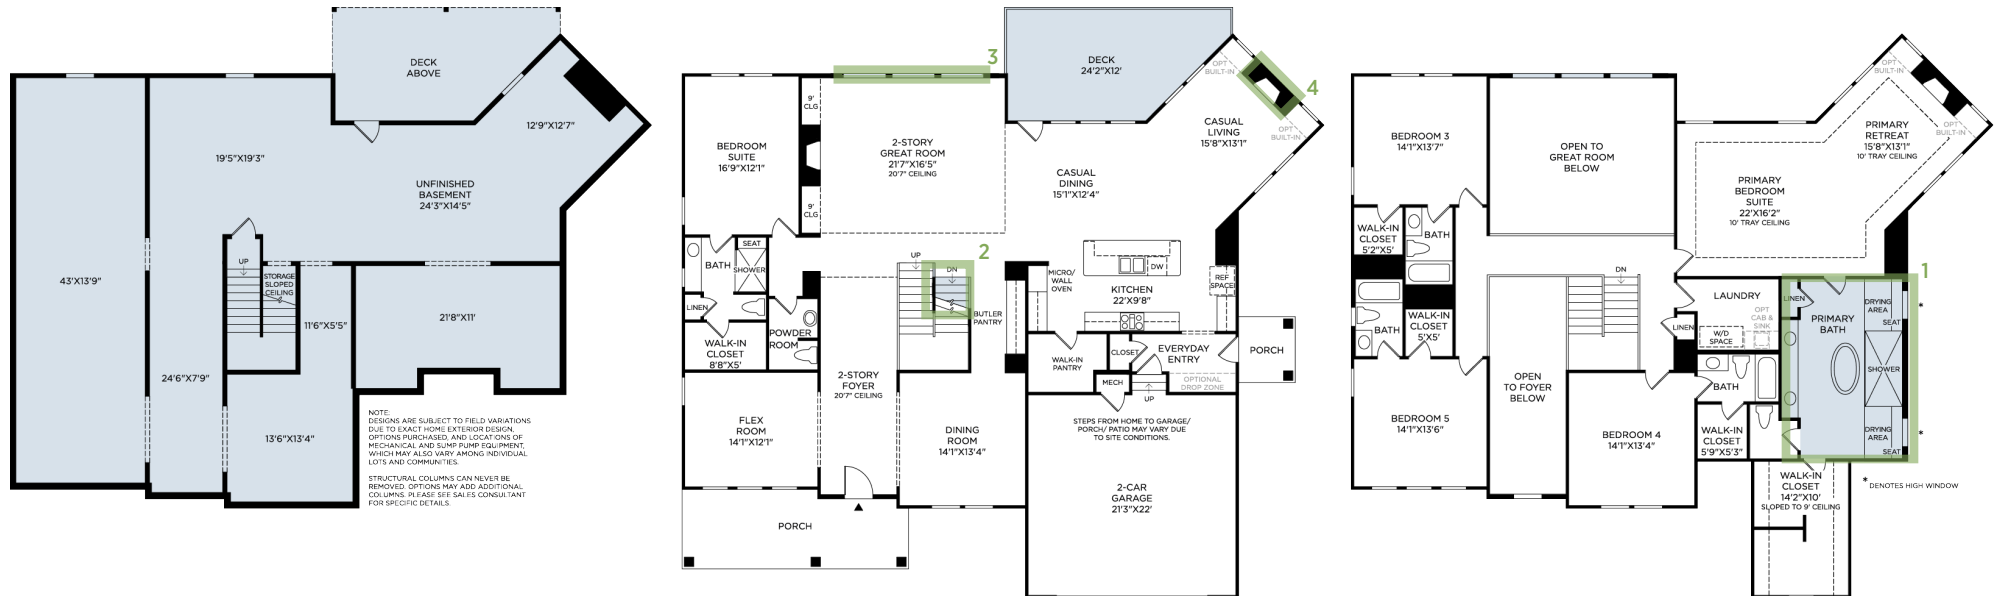

Designer Appointed Features | STRUCTURAL OPTIONS

Designer Appointed Features are home details and finishes curated by the talented design professionals responsible for the distinctive looks found in our model homes.

1 ALTERNATE PRIMARY BATH

3 LINEAR WINDOW WALL

2 OPEN STAIRS TO LOWER LEVEL

4 TRADITIONAL FIREPLACE 42" NOVUS