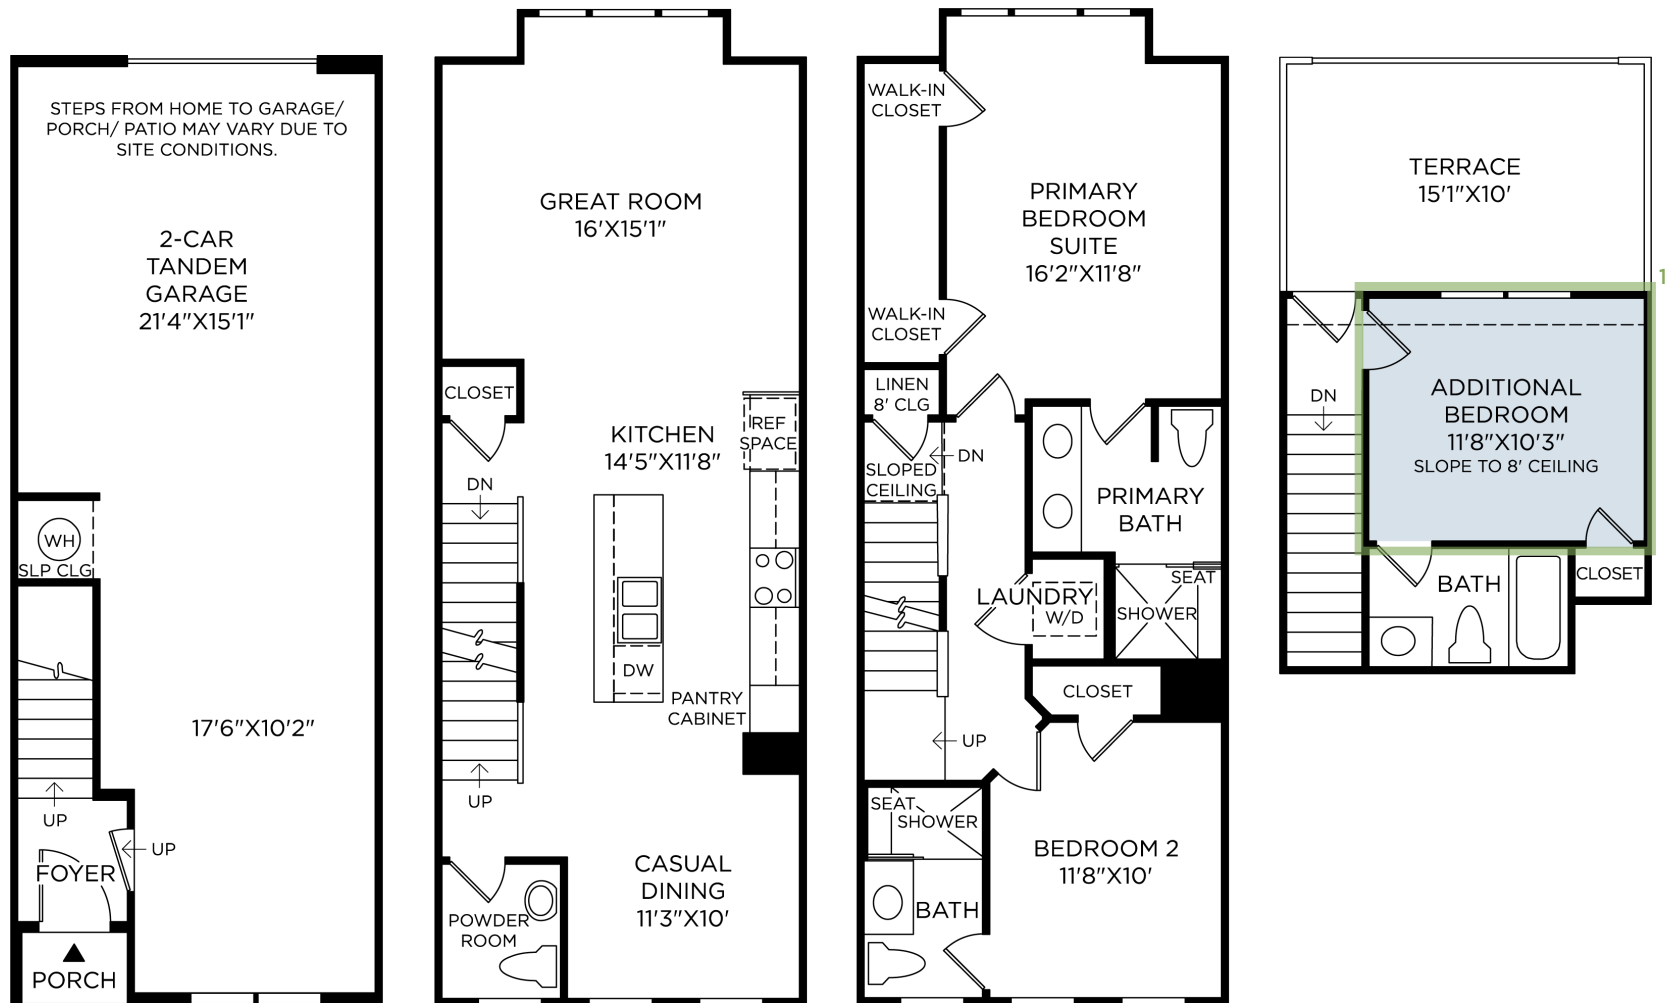

Designer Appointed Features | ARCHITECTURAL SELECTIONS

Designer Appointed Features are home details and finishes curated by the talented design professionals responsible for the distinctive looks found in our model homes.

1 BEDROOM REPLACES LOFT