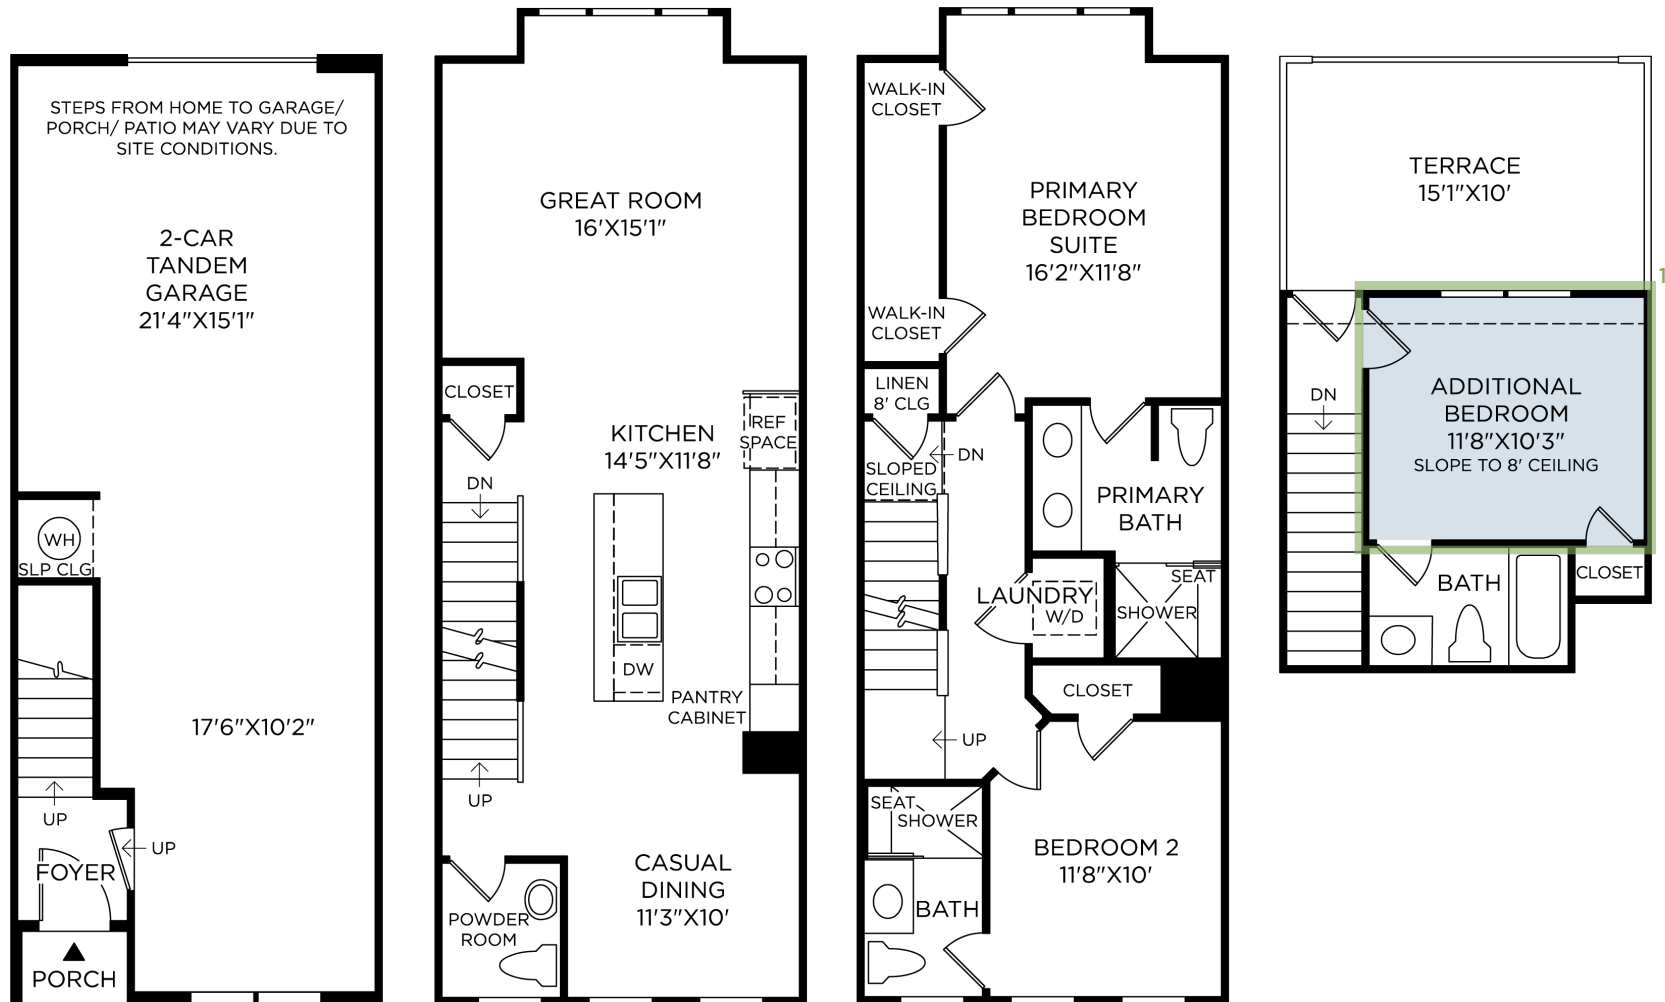

Designer Appointed Features | ARCHITECTURAL SELECTIONS

Designer Appointed Features are home details and finishes curated by the talented design professionals responsible for the distinctive looks found in our model homes.

1 BEDROOM REPLACES LOFT