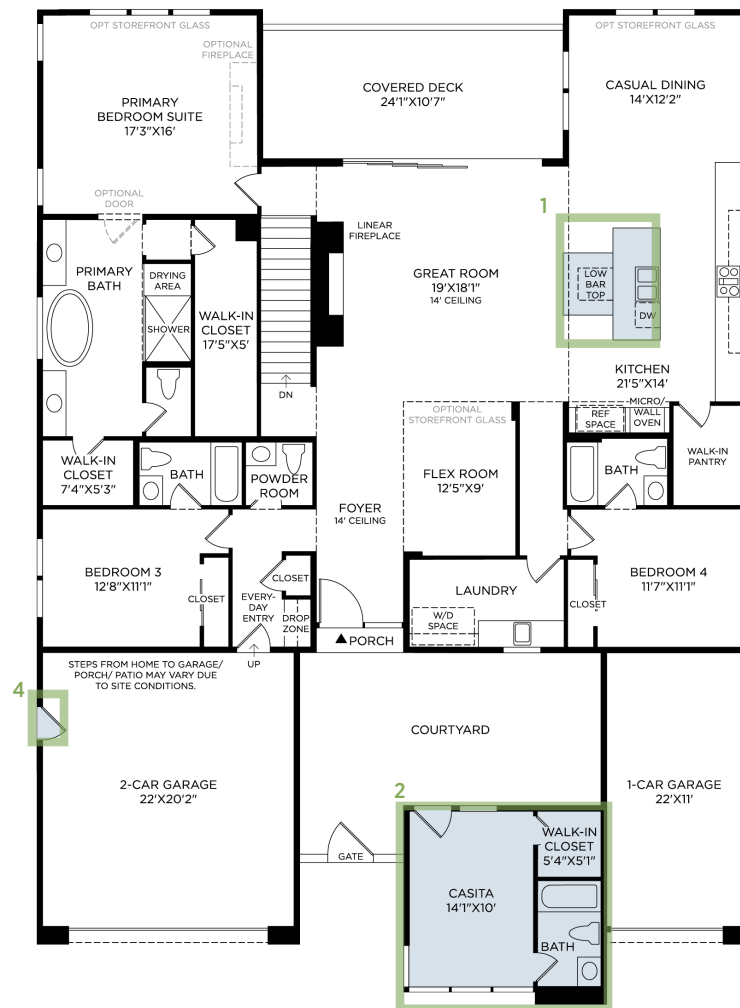

Designer Appointed Features | STRUCTURAL OPTIONS

Designer Appointed Features are home details and finishes curated by the talented design professionals responsible for the distinctive looks found in our model homes.

1 ALTERNATE KITCHEN ISLAND

3 BASEMENT WET BAR

5 SEC BATH - SHOWER STALL W/ TILE FLOOR
(not shown)

2 ATTACHED CASITA

4 ADDITIONAL EXTERIOR DOOR

6 SEC BATH - SHOWER STALL W/ TILE FLOOR
(not shown)