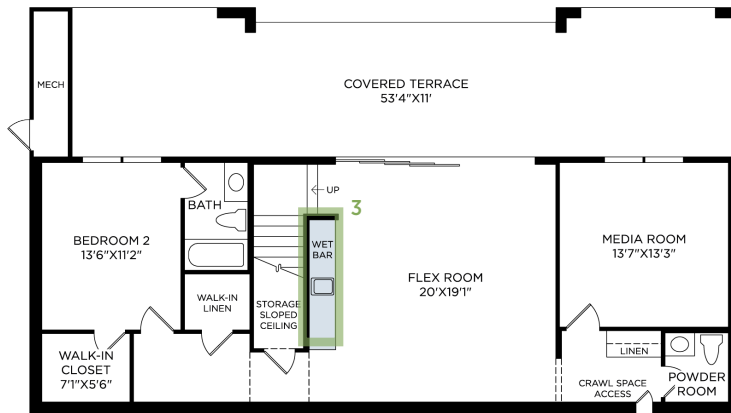

Designer Appointed Features | STRUCTURAL OPTIONS

Designer Appointed Features are home details and finishes curated by the talented design professionals responsible for the distinctive looks found in our model homes.

1 ALTERNATE KITCHEN ISLAND

3 BASEMENT WET BAR

5 SEC BATH - SHOWER STALL W/ TILE FLOOR
(not shown)

2 ATTACHED CASITA

4 ADDITIONAL EXTERIOR DOOR

6 SEC BATH - SHOWER STALL W/ TILE FLOOR
(not shown)