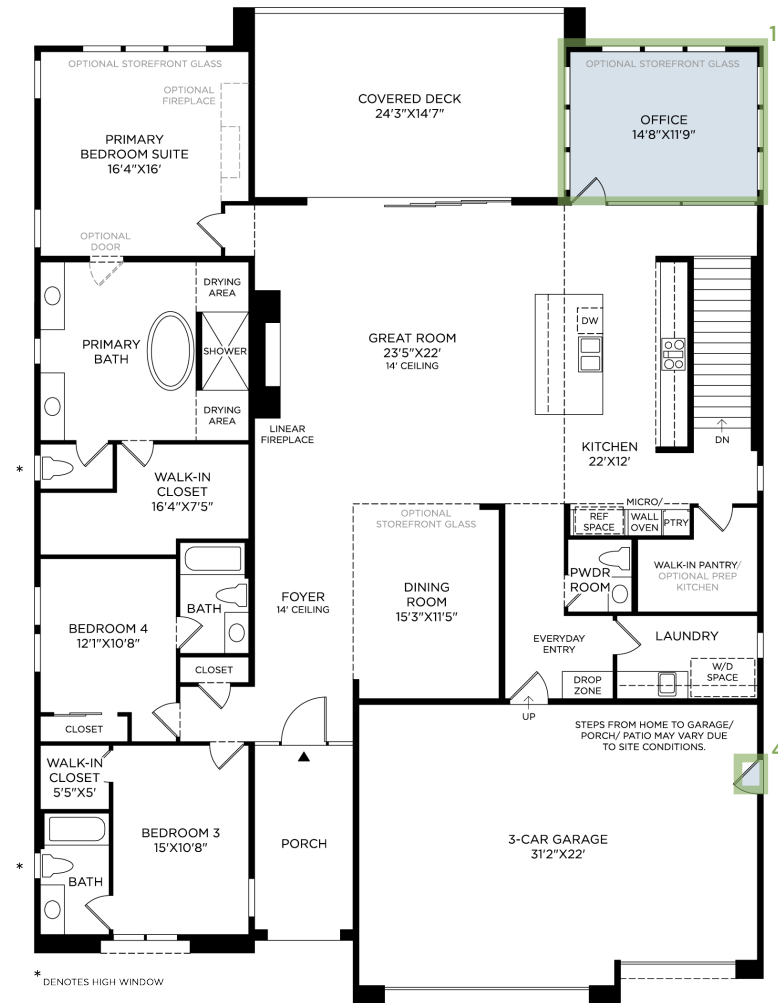

Designer Appointed Features | ARCHITECTURAL SELECTIONS

Designer Appointed Features are home details and finishes curated by the talented design professionals responsible for the distinctive looks found in our model homes.

1 OFFICE REPLACES CASUAL DINING

3 ADDITIONAL LAUNDRY ROOM

5 SEC BATH - SHOWER STALL W/ TILE FLOOR REPLACES TUB SLAB FLOOR (not shown)

7 RECESSED SOAP NICHE X3 (not shown)

2 BASEMENT WET BAR

4 ADDITIONAL EXTERIOR DOOR

6 SEC BATH - SHOWER STALL W/ TILE FLOOR REPLACES TUB FRAMED FLOOR (not shown)