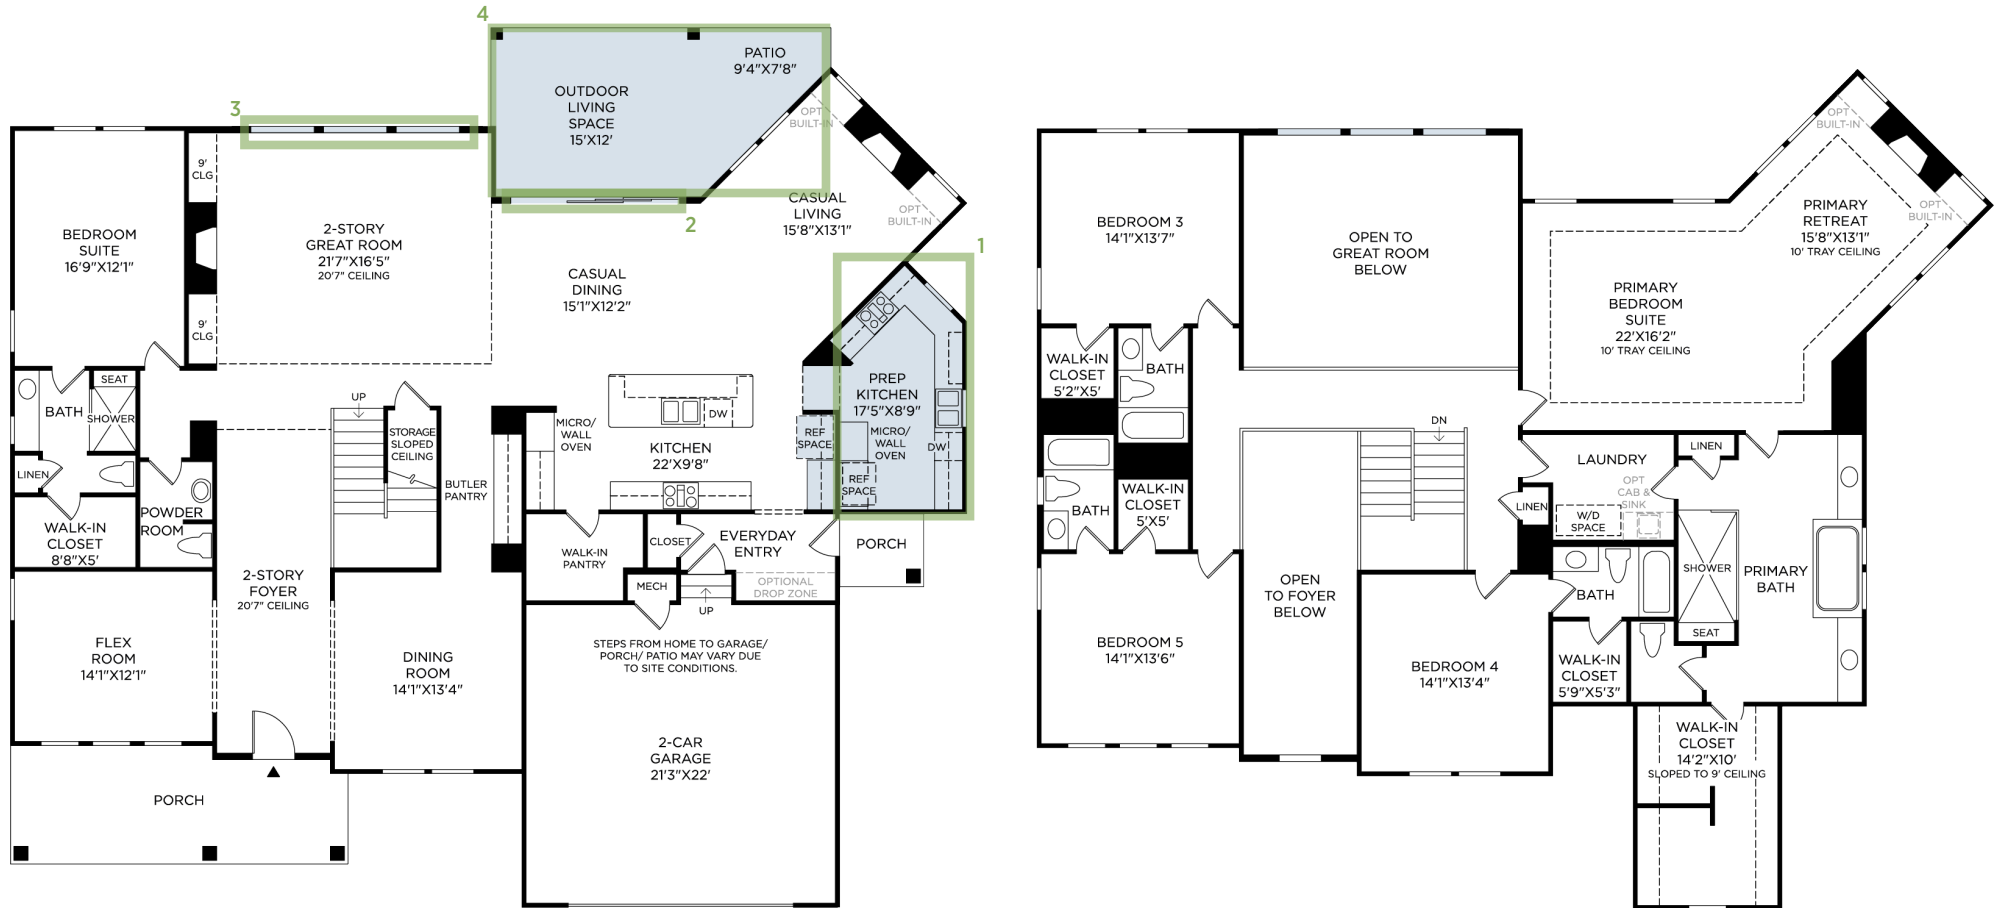

Designer Appointed Features | ARCHITECTURAL SELECTIONS

Designer Appointed Features are home details and finishes curated by the talented design professionals responsible for the distinctive looks found in our model homes.

1 PREP KITCHEN

PC263249

3 LINEAR WINDOW WALL

PC263249

2 MULTI SLIDE STACKED DOORS

PC026438
12x8

4 OUTDOOR LIVING SPACE

PC263165