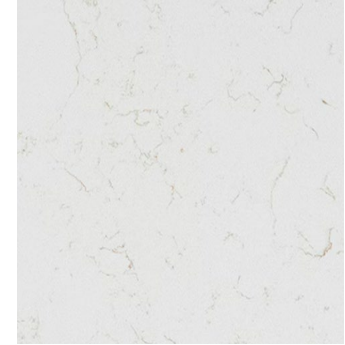

Designer Appointed Features | KITCHEN

Designer Appointed Features are home details and finishes curated by the talented design professionals responsible for the distinctive looks found in our model homes.

1 CABINETS

DIAMOND VIBE
GRADON/BUCKSKIN

2 HARDWARE

JEFFREY ALEXANDER
177-96 ORB

3 COUNTERTOP

SILESTONE
QUARTZ MIAMI ORO 3CM

4 BACKSPLASH

SILESTONE
QUARTZ MIAMI ORO 3CM

5 FLOORING-HARDWOOD

SHAW
OPEN PORTAL / FLAX SEED

6 FAUCET

KOHLER
PURIST SEMI-PRO/2MB - MODERN BRASS

7 SINK

KOHLER
11600-NA MCALLISTER SINGLE

8 LIGHTING-ISLAND

PROGRESS
MODERN GOLD/BLACK