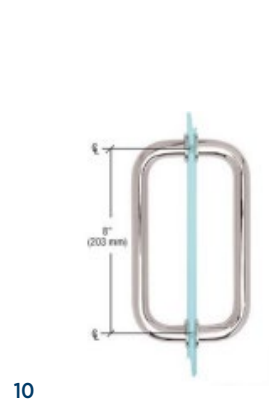

Designer Appointed Features | PRIMARY BATHROOM

Designer Appointed Features are home details and finishes curated by the talented design professionals responsible for the distinctive looks found in our model homes.

1 VANITY CABINETS

DIAMOND
IVY AVALANCHE

2 HARDWARE

JEFFREY ALEXANDER
POLISHED CHROME

3 COUNTERTOP

SILESTONE
JASMINE PEARL QUARTZ

4 FAUCET

KOHLER
POLISHED CHROME | 8" SPREAD

5 SINK

KOHLER
RECTANGLE UNDERMOUNT

6 SHOWER TILE—WALLS

THE TILE SHOP
STONEHEDGE ARCTIC WHITE | 12X24

7 SHOWER TILE—FLOOR

SHAW
2" HEX | TAUPE

8 FLOORING-TILE

EMSER TILE
CHARCOAL | 12X24

9 SHOWER FIXTURE

KOHLER
POLISHED CHROME

10 BATH ACCESSORIES

SHOWER DOOR HANDLE
POLISHED CHROME