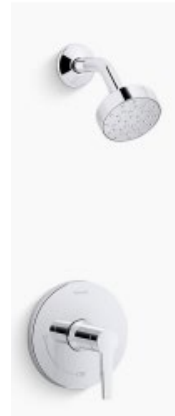

Designer Appointed Features | PRIMARY BATHROOM

Designer Appointed Features are home details and finishes curated by the talented design professionals responsible for the distinctive looks found in our model homes.

1 VANITY CABINETS

DIAMOND
IVY AVALANCHE

2 HARDWARE

JEFFREY ALEXANDER
POLISHED CHROME

3 COUNTERTOP

SILESTONE
JASMINE PEARL QUARTZ

4 FAUCET

KOHLER
POLISHED CHROME | 8" SPREAD

5 SINK

KOHLER
RECTANGLE UNDERMOUNT

6 SHOWER TILE—WALLS

THE TILE SHOP
STONEHEDGE ARCTIC WHITE | 12X24

7 SHOWER TILE—FLOOR

SHAW
2" HEX | TAUPE

8 FLOORING-TILE

EMSER TILE
CHARCOAL | 12X24

9 SHOWER FIXTURE

KOHLER
POLISHED CHROME

10 BATH ACCESSORIES

SHOWER DOOR HANDLE
POLISHED CHROME