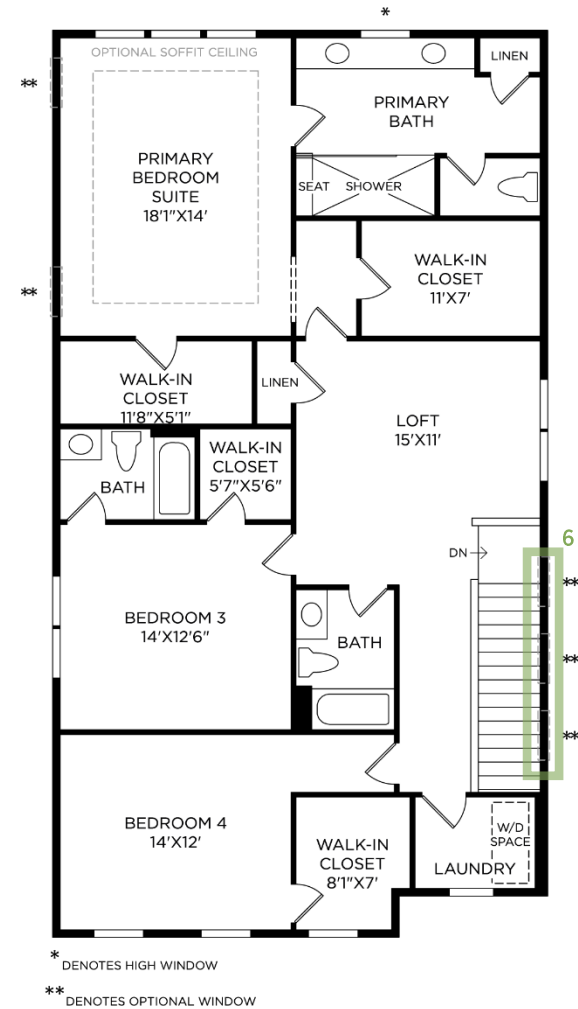

1 FINISHED LOWER LEVEL

PC013

3 WET BAR ROUGH-IN

PC048246 (not shown)

5 ADDITIONAL BEDROOM

PC263216

7 ELECTRIC CAR CHARGING PRE-WIRE

PC078739 (not shown)

Matte Black | Square

4 FLOORING - LUXURY VINYL PLANK

Shaw | Home

Cozy Taupe | 9" Wide Plank

Location: Foyer, Everyday Entry, Great Room, Kitchen, Main Level Bedroom & Loft

5 FLOORING-CARPET

Shaw | Wildwood Valley

Biscuit | Comfort 7600 Padding

Location: Primary Bedroom, Bedroom 3, Bedroom 4, Stairs to Lower-Level, Finished Lower-Level, & Lower-Level Additional Bedroom

1

2

3

4

5

Designer Appointed Features | KITCHEN