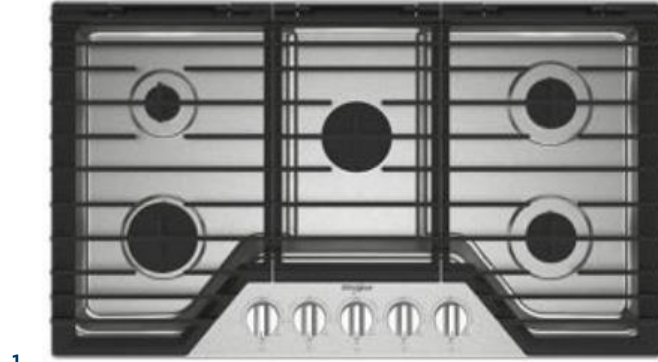

Designer Appointed Features | KITCHEN APPLIANCES

Designer Appointed Features are home details and finishes curated by the talented design professionals responsible for the distinctive looks found in our model homes.

1 COOKTOP

Whirlpool

Stainless Steel | 5-Burner Gas

2 VENT HOOD

Whirlpool

Stainless Steel | Under Cabinet

3 MICROWAVE/OVEN COMBO

Whirlpool

Stainless Steel | Built-In

4 DISHWASHER

Whirlpool

Stainless Steel

1