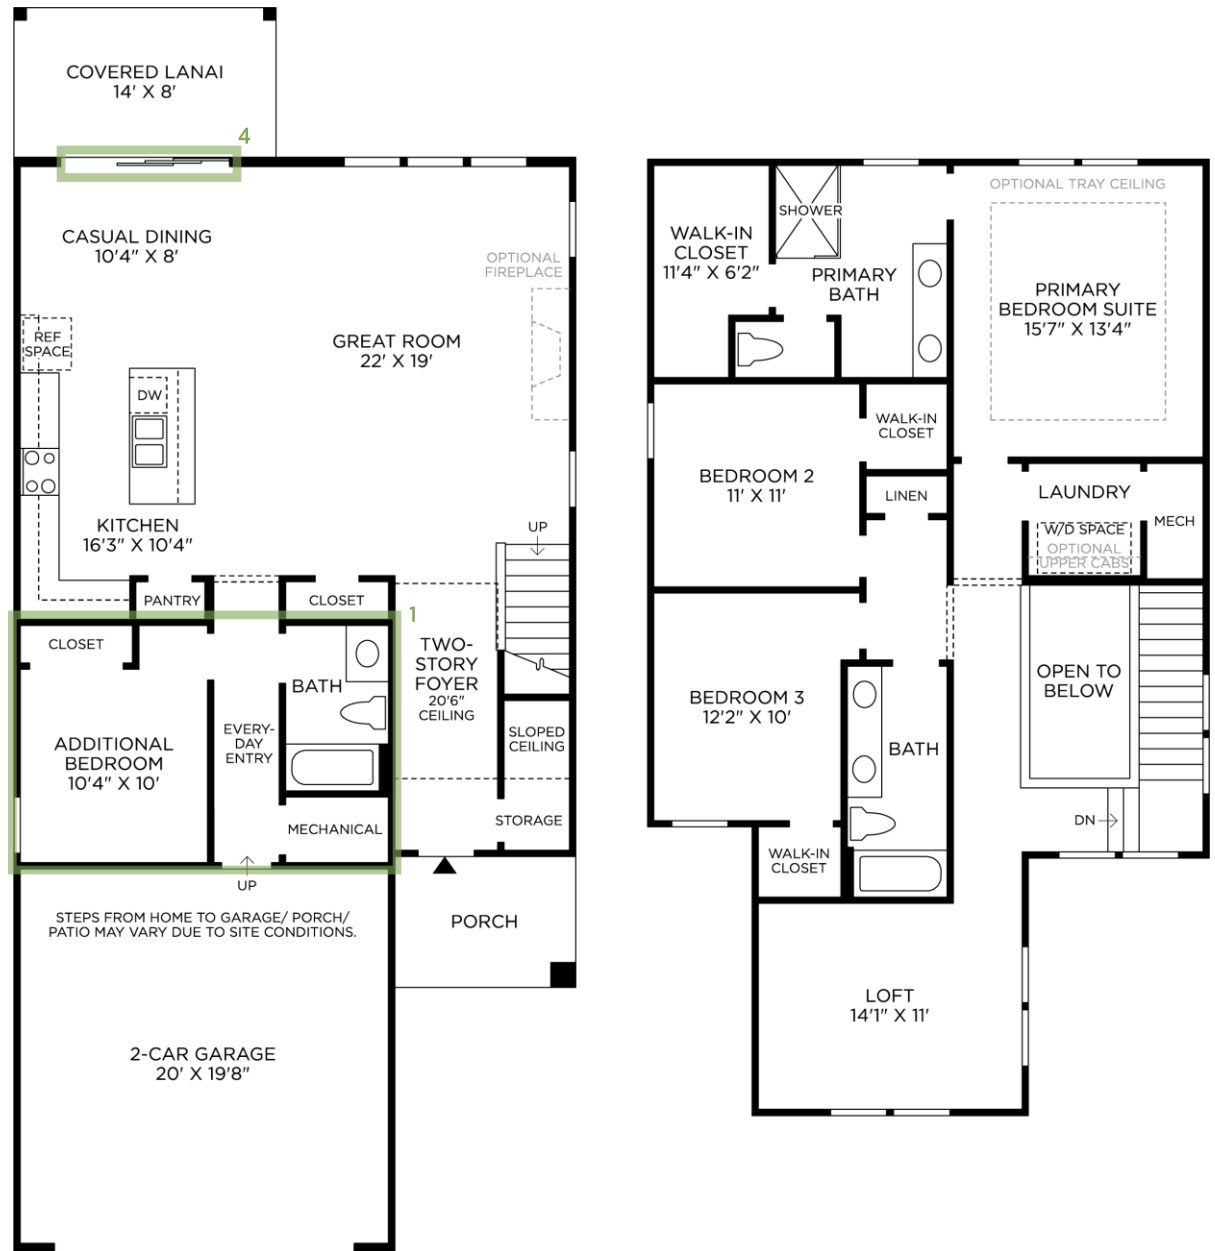

1 ADDITIONAL BEDROOM AND BATH

2 OAK MAIN STAIRS

(not shown)

3 OPEN RAILING

(not shown)

4 MULTI-SLIDE DOOR

Designer Appointed Features | INTERIOR SELECTIONS

Designer Appointed Features are home details and finishes curated by the talented design professionals responsible for the distinctive looks found in our model homes.

1 INTERIOR CARPENTRY

Traditional Trim

5 1/4" Baseboards & 3 1/4"
Door Casing | White

2 INTERIOR DOORS

Two-Panel Square

White | Hollow Core

3 INTERIOR DOOR HANDLES

Kwikset San Clemente/Pismo