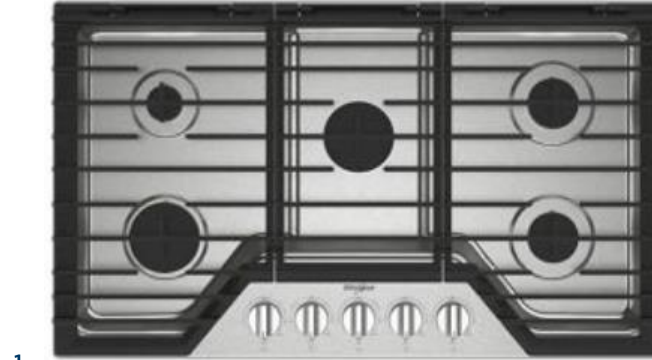

Designer Appointed Features | KITCHEN APPLIANCES

Designer Appointed Features are home details and finishes curated by the talented design professionals responsible for the distinctive looks found in our model homes.

1 COOKTOP

Whirlpool

Stainless Steel | 5-Burner Gas

2 VENT HOOD

Whirlpool

Stainless Steel | Under Cabinet

3 MICROWAVE/OVEN COMBO

Whirlpool

Stainless Steel | Built-In

4 DISHWASHER

Whirlpool

Stainless Steel

1