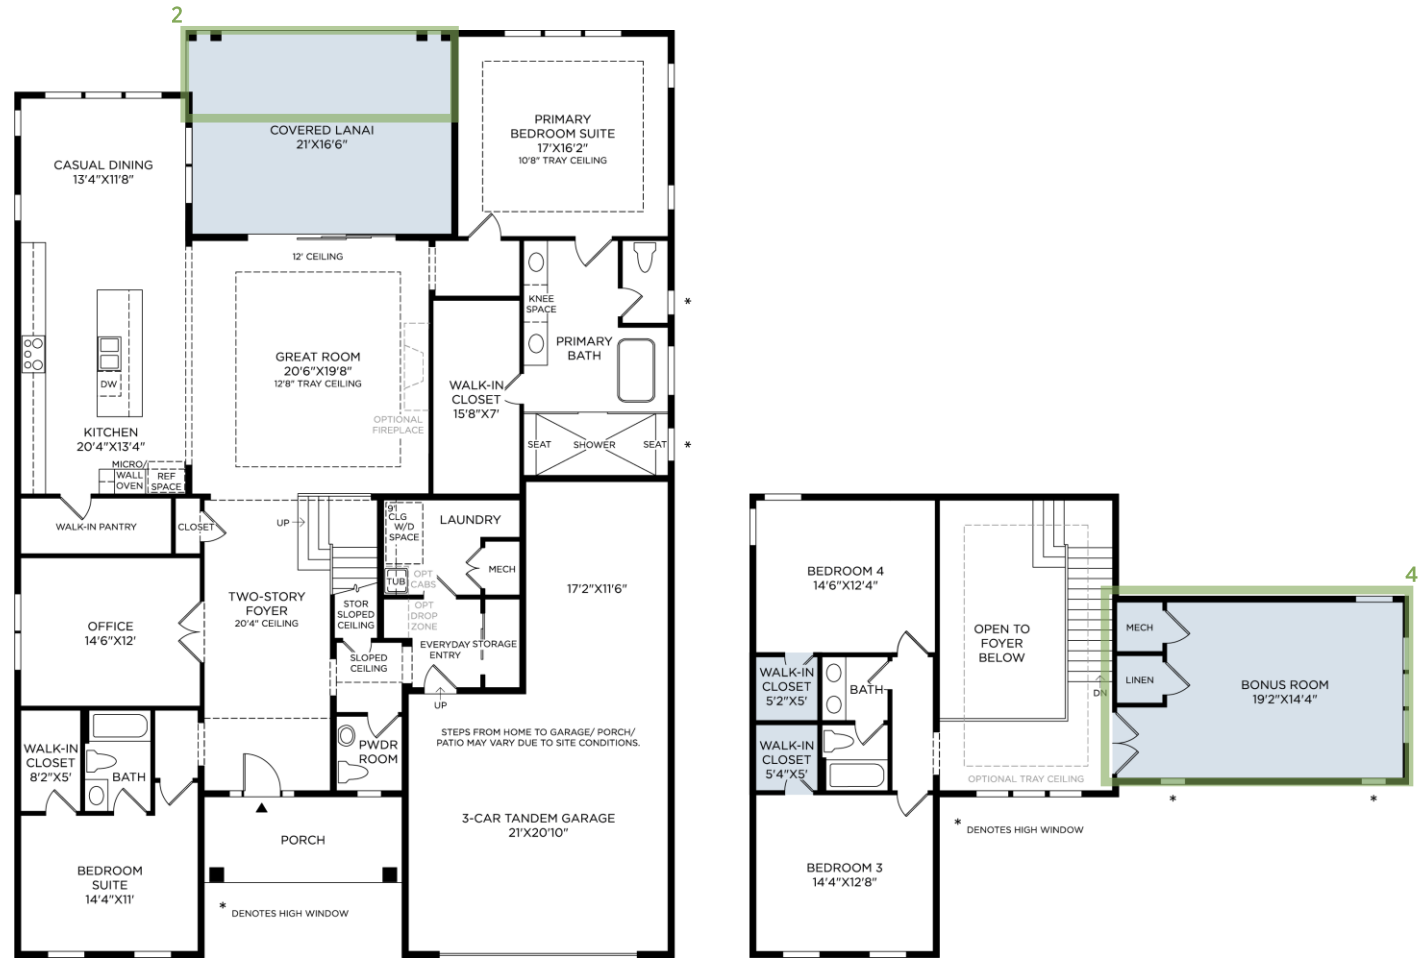

1 SLIDING DOOR

(not shown)

2 ALTERNATE COVERED LANAI

3 SHOWER ILO TUB

(not shown)

4 BONUS ROOM

Designer Appointed Features | INTERIOR SELECTIONS

Designer Appointed Features are home details and finishes curated by the talented design professionals responsible for the distinctive looks found in our model homes.

1 INTERIOR CARPENTRY

Traditional Trim

5 ¼" Baseboards & 3 ¼" Door Casing | White

2 INTERIOR DOORS

Two-Panel Square

White | Hollow Core

3 INTERIOR DOOR HANDLES

Kwikset Preston/Tustin