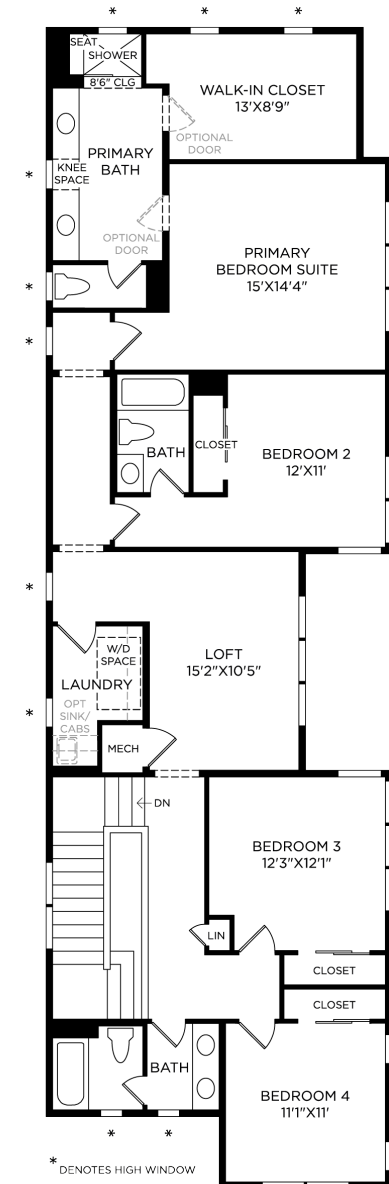

Designer Appointed Features | ARCHITECTURAL SELECTIONS

Designer Appointed Features are home details and finishes curated by the talented design professionals responsible for the distinctive looks found in our model homes.

1. **1 OPEN RAIL REPLACES HALF WALL**
   (not shown)
2. **2 FINISHED BASEMENT**
3. **3 TANKLESS WATER HEATER**
   (not shown)
4. **4 ELECTRIC FIREPLACE 50" ALLUSION PLTNM**
5. **5 WET BAR ROUGH-IN**
   (not shown)