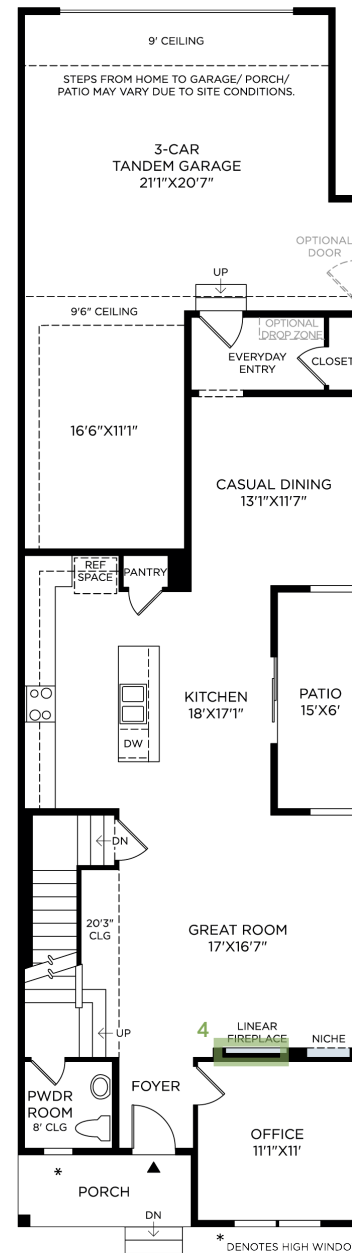

Designer Appointed Features | ARCHITECTURAL SELECTIONS

Designer Appointed Features are home details and finishes curated by the talented design professionals responsible for the distinctive looks found in our model homes.

1. **1 OPEN RAIL REPLACES HALF WALL**
   (not shown)
2. **2 FINISHED BASEMENT**
3. **3 TANKLESS WATER HEATER**
   (not shown)
4. **4 ELECTRIC FIREPLACE 50" ALLUSION PLTNM**
5. **5 WET BAR ROUGH-IN**
   (not shown)