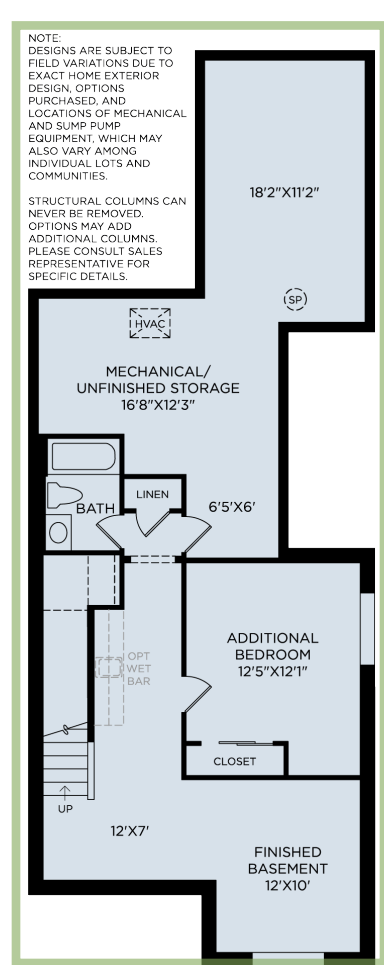

Designer Appointed Features | ARCHITECTURAL SELECTIONS

Designer Appointed Features are home details and finishes curated by the talented design professionals responsible for the distinctive looks found in our model homes.

1. **1 OPEN RAIL REPLACES HALF WALL**
   (not shown)
2. **2 FINISHED BASEMENT**
3. **3 TANKLESS WATER HEATER**
   (not shown)
4. **4 ELECTRIC FIREPLACE 50" ALLUSION PLTNM**
5. **5 WET BAR ROUGH-IN**
   (not shown)